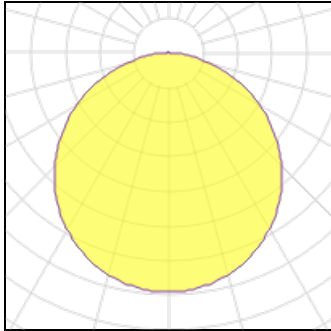

Product data sheet

ATRIA LED PANEL RECTANGULAR 20 W MATT WHITE "

70939

PAULMANN

The rectangular Atria panel in matt white with an output of 20 watts offers you uniform and wide-area room illumination with neutral white light. With an installation height of 20 millimetres, it is especially flat. The easy-to-clean plastic housing ensures that the luminaire is not heavy, so that it can be mounted on practically all surfaces.

Light output 1

1 x LED

Nominal lamp power	20 W	LOR	100%
Lamp flux	1698 lm	Total flux	1698 lm
Luminous efficacy	85 lm/W	Total power	20 W
CCT	4000 K		
CRI	84		

1 x LED

Nominal lamp power	20 W	LOR	100%
Lamp flux	1 lm	Total flux	1 lm
Luminous efficacy	0 lm/W	Total power	20 W
CCT	4000 K		
CRI	80		

Mounting mode

Ceiling mounted

Shape and measurements

Length: 11.81 in

Width: 11.81 in

Height: 0.79 in

Weight: 0.96 kg

Adjustability