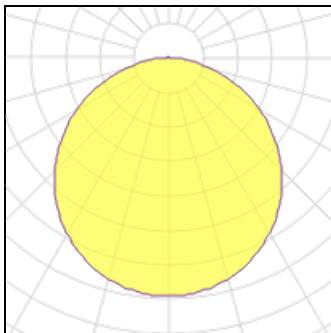

Product data sheet

ATRIA LED PANEL RECTANGULAR 20 W MATT WHITE "

70939

PAULMANN

The rectangular Atria panel in matt white with an output of 20 watts offers you uniform and wide-area room illumination with neutral white light. With an installation height of 20 millimetres, it is especially flat. The easy-to-clean plastic housing ensures that the luminaire is not heavy, so that it can be mounted on practically all surfaces.

Light output 1

1 x LED

Nominal lamp power	20 W	LOR	100%
Lamp flux	1698 lm	Total flux	1698 lm
Luminous efficacy	85 lm/W	Total power	20 W
CCT	4000 K		
CRI	84		

1 x LED

Nominal lamp power	20 W	LOR	100%
Lamp flux	1 lm	Total flux	1 lm
Luminous efficacy	0 lm/W	Total power	20 W
CCT	4000 K		
CRI	80		

Mounting mode

Ceiling mounted

Shape and measurements

Length: 11.81 in

Width: 11.81 in

Height: 0.79 in

Weight: 0.96 kg

Adjustability