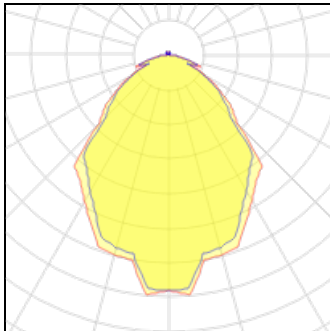

Product data sheet

A LIGHT

16236101-30

ZERO

IP
20

System power: 10W. Luminaire Luminous Flux: 673LM. CCT 3000K. SDCM 3. CRI 90. L70/55000H. Can be delivered with 2700K, 4000K on request.

Light output 1 (integrated)

Lamp type	LED	CCT	2945 K
Nominal lamp power	10 W	CRI	90
Total flux	673 lm	LOR	100%
Luminous efficacy	67 lm/W	Total power	10 W

Mounting mode

Pendant

Shape and measurements

Length: 7.29 in

Width: 7.28 in

Height: 5.24 in