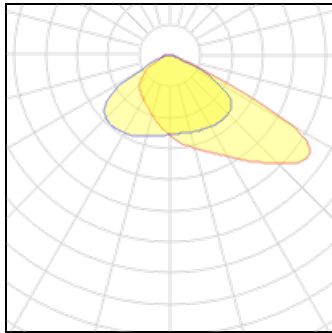

Product data sheet

PRO-FLOOD 100W
4106075X
PROLUMIA

Light source: SMD 2835 LED Beam angle: Asym. / 60° Color temperature: 3000K/4000K Color rendering: Ra >70 Operating temperature: -30°C - +50°C Rated life hours: L70> 60,000 LED driver (included): CE Input: 220 - 240V AC 50-60Hz Safety class: Class I Cable length: 3x1mm² rubber cable Driver: integrated in housing

Light output 1

1 x LED

Nominal lamp power	100 W	LOR	100%
Lamp flux	12500 lm	Total flux	12500 lm
Luminous efficacy	125 lm/W	Total power	100 W
CCT	4000 K		
CRI	80		

1 x LED

Nominal lamp power	100 W	LOR	100%
Lamp flux	11800 lm	Total flux	11800 lm
Luminous efficacy	118 lm/W	Total power	100 W
CCT	3000 K		
CRI	80		

Mounting mode

Ceiling recessed, Pole top mounted

Shape and measurements

Length: 9.06 in
Width: 9.45 in
Height: 2.40 in

Electric

System power: 100 W
Appliance Class: 0

Protection

IP: 66
IK: 08
Designation labels: CE