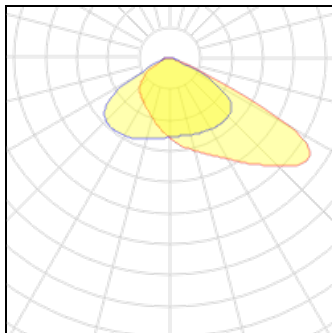

Product data sheet

PRO-FLOOD 100W
4106075X
PROLUMIA

Light source: SMD 2835 LED Beam angle: Asym. / 60° Color temperature: 3000K/4000K Color rendering: Ra >70 Operating temperature: -30°C - +50°C Rated life hours: L70> 60,000 LED driver (included): CE Input: 220 - 240V AC 50-60Hz Safety class: Class I Cable length: 3x1mm² rubber cable Driver: integrated in housing

Light output 1

1 x LED

Nominal lamp power	100 W	LOR	100%
Lamp flux	12500 lm	Total flux	12500 lm
Luminous efficacy	125 lm/W	Total power	100 W
CCT	4000 K		
CRI	80		

1 x LED

Nominal lamp power	100 W	LOR	100%
Lamp flux	11800 lm	Total flux	11800 lm
Luminous efficacy	118 lm/W	Total power	100 W
CCT	3000 K		
CRI	80		

Mounting mode

Ceiling recessed, Pole top mounted

Shape and measurements

Length: 9.06 in
Width: 9.45 in
Height: 2.40 in

Electric

System power: 100 W
Appliance Class: 0

Protection

IP: 66
IK: 08
Designation labels: CE