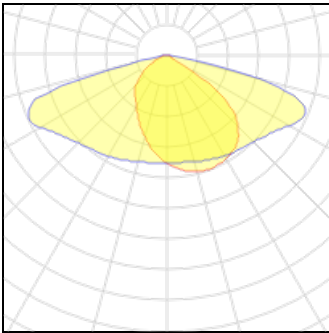

LOR	100%
Total flux	2250 lm
Total power	16 W

**1 x LED**

Nominal lamp power	32 W
Lamp flux	4250 lm
Luminous efficacy	133 lm/W
CCT	2700 K
CRI	80

LOR	100%
Total flux	4250 lm
Total power	32 W

**1 x LED**

Nominal lamp power	33.5 W
Lamp flux	5000 lm
Luminous efficacy	149 lm/W
CCT	3000 K
CRI	80

LOR	100%
Total flux	5000 lm
Total power	33.5 W

**1 x LED**

Nominal lamp power	30 W
Lamp flux	4000 lm
Luminous efficacy	133 lm/W
CCT	2700 K
CRI	80

LOR	100%
Total flux	4000 lm
Total power	30 W

**1 x LED**

Nominal lamp power	26.5 W
Lamp flux	3500 lm
Luminous efficacy	132 lm/W
CCT	2700 K
CRI	80

LOR	100%
Total flux	3500 lm
Total power	26.5 W

**1 x LED**

Nominal lamp power	36.5 W
Lamp flux	5500 lm
Luminous efficacy	151 lm/W
CCT	3000 K
CRI	80

LOR	100%
Total flux	5500 lm
Total power	36.5 W

**1 x LED**