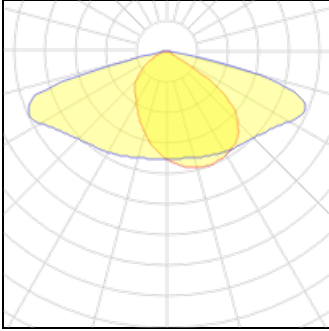

LOR	100%
Total flux	4000 lm
Total power	25.5 W

**1 x LED**

Nominal lamp power	27 W
Lamp flux	4250 lm
Luminous efficacy	157 lm/W
CCT	4000 K
CRI	80

LOR	100%
Total flux	4250 lm
Total power	27 W

**1 x LED**

Nominal lamp power	28.5 W
Lamp flux	4500 lm
Luminous efficacy	158 lm/W
CCT	4000 K
CRI	80

LOR	100%
Total flux	4500 lm
Total power	28.5 W

**1 x LED**

Nominal lamp power	30.5 W
Lamp flux	4750 lm
Luminous efficacy	156 lm/W
CCT	4000 K
CRI	80

LOR	100%
Total flux	4750 lm
Total power	30.5 W

**1 x LED**

Nominal lamp power	54 W	LOR	100%
Lamp flux	8500 lm	Total flux	8500 lm
Luminous efficacy	157 lm/W	Total power	54 W
CCT	4000 K		
CRI	80		

**1 x LED**

Nominal lamp power	33.5 W	LOR	100%
Lamp flux	5250 lm	Total flux	5250 lm
Luminous efficacy	157 lm/W	Total power	33.5 W
CCT	4000 K		
CRI	80		

**1 x LED**

Nominal lamp power	52.5 W	LOR	100%
Lamp flux	8250 lm	Total flux	8250 lm
Luminous efficacy	157 lm/W	Total power	52.5 W
CCT	4000 K		
CRI	80		

**1 x LED**

Nominal lamp power	37 W	LOR	100%
Lamp flux	5750 lm	Total flux	5750 lm
Luminous efficacy	155 lm/W	Total power	37 W
CCT	4000 K		
CRI	80		