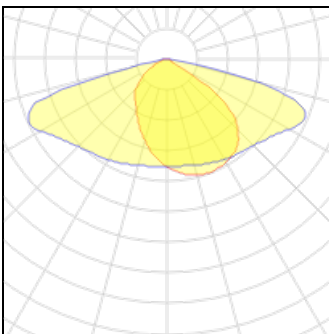

Nominal lamp power	41.5 W
Lamp flux	6250 lm
Luminous efficacy	151 lm/W
CCT	3000 K
CRI	80

LOR	100%
Total flux	6250 lm
Total power	41.5 W

**1 x LED**

Nominal lamp power	19 W
Lamp flux	2500 lm
Luminous efficacy	132 lm/W
CCT	2700 K
CRI	80

LOR	100%
Total flux	2500 lm
Total power	19 W

**1 x LED**

Nominal lamp power	22 W	LOR	100%
Lamp flux	3250 lm	Total flux	3250 lm
Luminous efficacy	148 lm/W	Total power	22 W
CCT	3000 K		
CRI	80		

**1 x LED**

Nominal lamp power	23.5 W	LOR	100%
Lamp flux	3500 lm	Total flux	3500 lm
Luminous efficacy	149 lm/W	Total power	23.5 W
CCT	3000 K		
CRI	80		

**1 x LED**

Nominal lamp power	25 W	LOR	100%
Lamp flux	3750 lm	Total flux	3750 lm
Luminous efficacy	150 lm/W	Total power	25 W
CCT	3000 K		
CRI	80		

**1 x LED**

Nominal lamp power	26.5 W	LOR	100%
Lamp flux	4000 lm	Total flux	4000 lm
Luminous efficacy	151 lm/W	Total power	26.5 W
CCT	3000 K		
CRI	80		

**1 x LED**

Nominal lamp power	28.5 W	LOR	100%
Lamp flux	4250 lm	Total flux	4250 lm
Luminous efficacy	149 lm/W	Total power	28.5 W
CCT	3000 K		
CRI	80		