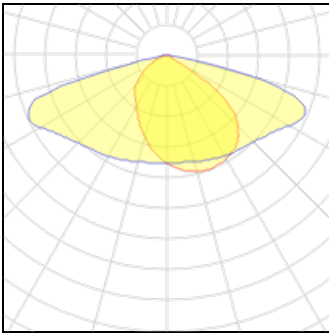

LOR	100%
Total flux	3500 lm
Total power	26.5 W

**1 x LED**

Nominal lamp power	36.5 W
Lamp flux	5500 lm
Luminous efficacy	151 lm/W
CCT	3000 K
CRI	80

LOR	100%
Total flux	5500 lm
Total power	36.5 W

**1 x LED**

Nominal lamp power	18.5 W
Lamp flux	2750 lm
Luminous efficacy	149 lm/W
CCT	3000 K
CRI	80

LOR	100%
Total flux	2750 lm
Total power	18.5 W

**1 x LED**

Nominal lamp power	40 W
Lamp flux	6000 lm
Luminous efficacy	150 lm/W
CCT	3000 K
CRI	80

LOR	100%
Total flux	6000 lm
Total power	40 W

**1 x LED**

Nominal lamp power	17 W
Lamp flux	2500 lm
Luminous efficacy	147 lm/W
CCT	3000 K
CRI	80

LOR	100%
Total flux	2500 lm
Total power	17 W

**1 x LED**

Nominal lamp power	43 W	LOR	100%
Lamp flux	6500 lm	Total flux	6500 lm
Luminous efficacy	151 lm/W	Total power	43 W
CCT	3000 K		
CRI	80		

**1 x LED**

Nominal lamp power	45 W	LOR	100%
Lamp flux	6750 lm	Total flux	6750 lm
Luminous efficacy	150 lm/W	Total power	45 W
CCT	3000 K		
CRI	80		

**1 x LED**

Nominal lamp power	46.5 W	LOR	100%
Lamp flux	7000 lm	Total flux	7000 lm
Luminous efficacy	151 lm/W	Total power	46.5 W
CCT	3000 K		
CRI	80		