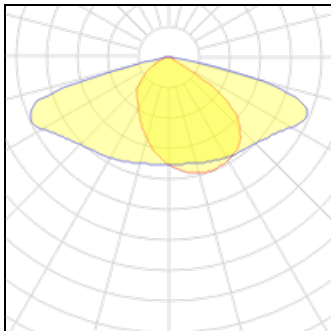

1 x LED

Nominal lamp power	49.5 W	LOR	100%
Lamp flux	7750 lm	Total flux	7750 lm
Luminous efficacy	157 lm/W	Total power	49.5 W
CCT	4000 K		
CRI	80