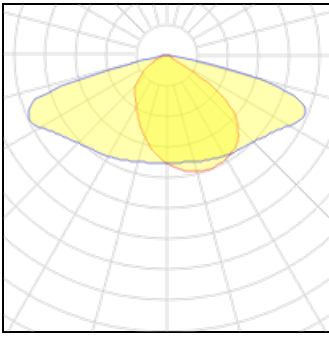

### 1 x LED

Nominal lamp power	41.5 W	LOR	100%
Lamp flux	5500 lm	Total flux	5500 lm
Luminous efficacy	133 lm/W	Total power	41.5 W
CCT	2700 K		
CRI	80		

### 1 x LED

Nominal lamp power	48 W	LOR	100%
Lamp flux	7500 lm	Total flux	7500 lm
Luminous efficacy	156 lm/W	Total power	48 W
CCT	4000 K		
CRI	80		

### 1 x LED

Nominal lamp power	49.5 W	LOR	100%
Lamp flux	7750 lm	Total flux	7750 lm
Luminous efficacy	157 lm/W	Total power	49.5 W
CCT	4000 K		
CRI	80		

**1 x LED**

Nominal lamp power	32 W	LOR	100%
Lamp flux	5000 lm	Total flux	5000 lm
Luminous efficacy	156 lm/W	Total power	32 W
CCT	4000 K		
CRI	80		