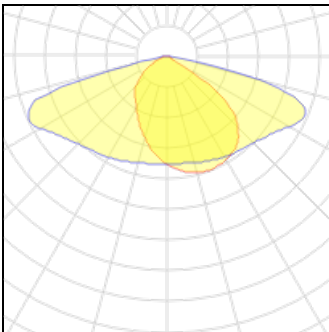

**1 x LED**

Nominal lamp power	48 W	LOR	100%
Lamp flux	7250 lm	Total flux	7250 lm
Luminous efficacy	151 lm/W	Total power	48 W
CCT	3000 K		
CRI	80		

**1 x LED**

Nominal lamp power	50 W	LOR	100%
Lamp flux	7500 lm	Total flux	7500 lm
Luminous efficacy	150 lm/W	Total power	50 W
CCT	3000 K		
CRI	80		

**1 x LED**

Nominal lamp power	51.5 W	LOR	100%
Lamp flux	7750 lm	Total flux	7750 lm
Luminous efficacy	150 lm/W	Total power	51.5 W
CCT	3000 K		
CRI	80		

**1 x LED**

Nominal lamp power	53 W	LOR	100%
Lamp flux	8000 lm	Total flux	8000 lm
Luminous efficacy	151 lm/W	Total power	53 W
CCT	3000 K		
CRI	80		

**1 x LED**

Nominal lamp power	55 W	LOR	100%
Lamp flux	8250 lm	Total flux	8250 lm
Luminous efficacy	150 lm/W	Total power	55 W
CCT	3000 K		
CRI	80		

**1 x LED**

Nominal lamp power	56.5 W	LOR	100%
Lamp flux	8500 lm	Total flux	8500 lm
Luminous efficacy	150 lm/W	Total power	56.5 W
CCT	3000 K		
CRI	80		