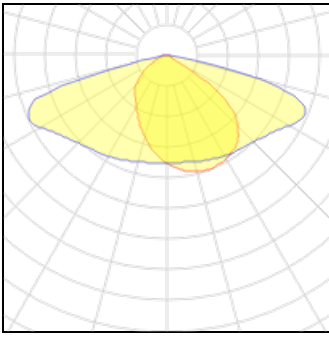

LOR	100%
Total flux	2500 lm
Total power	19 W

**1 x LED**

Nominal lamp power	22 W	LOR	100%
Lamp flux	3250 lm	Total flux	3250 lm
Luminous efficacy	148 lm/W	Total power	22 W
CCT	3000 K		
CRI	80		

**1 x LED**

Nominal lamp power	23.5 W	LOR	100%
Lamp flux	3500 lm	Total flux	3500 lm
Luminous efficacy	149 lm/W	Total power	23.5 W
CCT	3000 K		
CRI	80		

**1 x LED**

Nominal lamp power	25 W	LOR	100%
Lamp flux	3750 lm	Total flux	3750 lm
Luminous efficacy	150 lm/W	Total power	25 W
CCT	3000 K		
CRI	80		

**1 x LED**

Nominal lamp power	26.5 W	LOR	100%
Lamp flux	4000 lm	Total flux	4000 lm
Luminous efficacy	151 lm/W	Total power	26.5 W
CCT	3000 K		
CRI	80		

**1 x LED**

Nominal lamp power	28.5 W	LOR	100%
Lamp flux	4250 lm	Total flux	4250 lm
Luminous efficacy	149 lm/W	Total power	28.5 W
CCT	3000 K		
CRI	80		

**1 x LED**

Nominal lamp power	46.5 W	LOR	100%
Lamp flux	7250 lm	Total flux	7250 lm
Luminous efficacy	156 lm/W	Total power	46.5 W
CCT	4000 K		
CRI	80		

**1 x LED**

Nominal lamp power	30 W	LOR	100%
Lamp flux	4500 lm	Total flux	4500 lm
Luminous efficacy	150 lm/W	Total power	30 W
CCT	3000 K		
CRI	80		