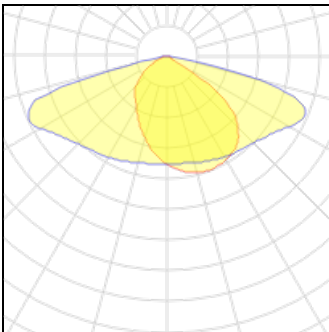

LOR	100%
Total flux	3500 lm
Total power	26.5 W

**1 x LED**

Nominal lamp power	36.5 W
Lamp flux	5500 lm
Luminous efficacy	151 lm/W
CCT	3000 K
CRI	80

LOR	100%
Total flux	5500 lm
Total power	36.5 W

**1 x LED**

Nominal lamp power	18.5 W
Lamp flux	2750 lm
Luminous efficacy	149 lm/W
CCT	3000 K
CRI	80

LOR	100%
Total flux	2750 lm
Total power	18.5 W

**1 x LED**

Nominal lamp power	40 W
Lamp flux	6000 lm
Luminous efficacy	150 lm/W
CCT	3000 K
CRI	80

LOR	100%
Total flux	6000 lm
Total power	40 W

**1 x LED**

Nominal lamp power	17 W
Lamp flux	2500 lm
Luminous efficacy	147 lm/W
CCT	3000 K
CRI	80

LOR	100%
Total flux	2500 lm
Total power	17 W

**1 x LED**

Nominal lamp power	43 W	LOR	100%
Lamp flux	6500 lm	Total flux	6500 lm
Luminous efficacy	151 lm/W	Total power	43 W
CCT	3000 K		
CRI	80		

**1 x LED**

Nominal lamp power	45 W	LOR	100%
Lamp flux	6750 lm	Total flux	6750 lm
Luminous efficacy	150 lm/W	Total power	45 W
CCT	3000 K		
CRI	80		

**1 x LED**

Nominal lamp power	46.5 W	LOR	100%
Lamp flux	7000 lm	Total flux	7000 lm
Luminous efficacy	151 lm/W	Total power	46.5 W
CCT	3000 K		
CRI	80		