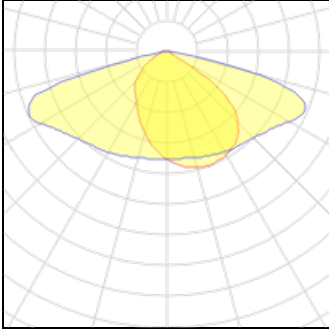

LOR	100%
Total flux	6750 lm
Total power	51 W

**1 x LED**

Nominal lamp power	53 W	LOR	100%
Lamp flux	7000 lm	Total flux	7000 lm
Luminous efficacy	132 lm/W	Total power	53 W
CCT	2700 K		
CRI	80		

**1 x LED**

Nominal lamp power	55 W	LOR	100%
Lamp flux	7250 lm	Total flux	7250 lm
Luminous efficacy	132 lm/W	Total power	55 W
CCT	2700 K		
CRI	80		

**1 x LED**

Nominal lamp power	57 W	LOR	100%
Lamp flux	7500 lm	Total flux	7500 lm
Luminous efficacy	132 lm/W	Total power	57 W
CCT	2700 K		
CRI	80		

**1 x LED**

Nominal lamp power	11.5 W	LOR	100%
Lamp flux	1500 lm	Total flux	1500 lm
Luminous efficacy	130 lm/W	Total power	11.5 W
CCT	3000 K		
CRI	80		

**1 x LED**

Nominal lamp power	13 W	LOR	100%
Lamp flux	1750 lm	Total flux	1750 lm
Luminous efficacy	135 lm/W	Total power	13 W
CCT	3000 K		
CRI	80		

**1 x LED**

Nominal lamp power	14.5 W
Lamp flux	2000 lm
Luminous efficacy	138 lm/W
CCT	3000 K
CRI	80

LOR	100%
Total flux	2000 lm
Total power	14.5 W

**1 x LED**

Nominal lamp power	16 W
Lamp flux	2250 lm
Luminous efficacy	141 lm/W
CCT	3000 K
CRI	80