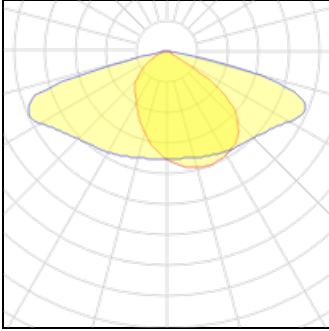

LOR	100%
Total flux	5250 lm
Total power	35 W

**1 x LED**

Nominal lamp power	34 W
Lamp flux	4500 lm
Luminous efficacy	132 lm/W
CCT	2700 K
CRI	80

LOR	100%
Total flux	4500 lm
Total power	34 W

**1 x LED**

Nominal lamp power	36 W
Lamp flux	4750 lm
Luminous efficacy	132 lm/W
CCT	2700 K
CRI	80

LOR	100%
Total flux	4750 lm
Total power	36 W

**1 x LED**

Nominal lamp power	37.5 W
Lamp flux	5000 lm
Luminous efficacy	133 lm/W
CCT	2700 K
CRI	80

LOR	100%
Total flux	5000 lm
Total power	37.5 W

**1 x LED**

Nominal lamp power	39.5 W
Lamp flux	5250 lm
Luminous efficacy	133 lm/W
CCT	2700 K
CRI	80

LOR	100%
Total flux	5250 lm
Total power	39.5 W

**1 x LED**

Nominal lamp power	20 W
Lamp flux	3000 lm
Luminous efficacy	150 lm/W
CCT	3000 K
CRI	80

LOR	100%
Total flux	3000 lm
Total power	20 W

**1 x LED**

Nominal lamp power	43.5 W
Lamp flux	5750 lm
Luminous efficacy	132 lm/W
CCT	2700 K
CRI	80

LOR	100%
Total flux	5750 lm
Total power	43.5 W

**1 x LED**