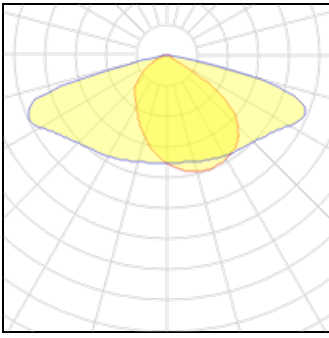

**1 x LED**

Nominal lamp power	51.5 W	LOR	100%
Lamp flux	7750 lm	Total flux	7750 lm
Luminous efficacy	150 lm/W	Total power	51.5 W
CCT	3000 K		
CRI	80		

**1 x LED**

Nominal lamp power	53 W	LOR	100%
Lamp flux	8000 lm	Total flux	8000 lm
Luminous efficacy	151 lm/W	Total power	53 W
CCT	3000 K		
CRI	80		

**1 x LED**

Nominal lamp power	55 W	LOR	100%
Lamp flux	8250 lm	Total flux	8250 lm
Luminous efficacy	150 lm/W	Total power	55 W
CCT	3000 K		
CRI	80		

**1 x LED**

Nominal lamp power	56.5 W	LOR	100%
Lamp flux	8500 lm	Total flux	8500 lm
Luminous efficacy	150 lm/W	Total power	56.5 W
CCT	3000 K		
CRI	80		

**1 x LED**

Nominal lamp power	11 W	LOR	100%
Lamp flux	1500 lm	Total flux	1500 lm
Luminous efficacy	136 lm/W	Total power	11 W
CCT	4000 K		
CRI	80		

<b>1 x LED</b>			
Nominal lamp power	38.5 W	LOR	100%
Lamp flux	5750 lm	Total flux	5750 lm
Luminous efficacy	149 lm/W	Total power	38.5 W
CCT	3000 K		
CRI	80		