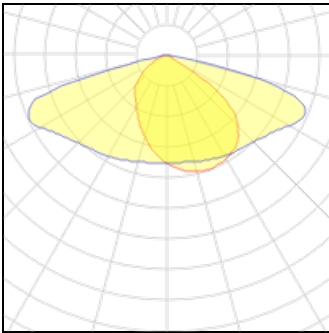

Nominal lamp power	54 W	LOR	100%
Lamp flux	8500 lm	Total flux	8500 lm
Luminous efficacy	157 lm/W	Total power	54 W
CCT	4000 K		
CRI	80		

**1 x LED**

Nominal lamp power	33.5 W	LOR	100%
Lamp flux	5250 lm	Total flux	5250 lm
Luminous efficacy	157 lm/W	Total power	33.5 W
CCT	4000 K		
CRI	80		

**1 x LED**

Nominal lamp power	52.5 W	LOR	100%
Lamp flux	8250 lm	Total flux	8250 lm
Luminous efficacy	157 lm/W	Total power	52.5 W
CCT	4000 K		
CRI	80		

**1 x LED**

Nominal lamp power	37 W	LOR	100%
Lamp flux	5750 lm	Total flux	5750 lm
Luminous efficacy	155 lm/W	Total power	37 W
CCT	4000 K		
CRI	80		

**1 x LED**

Nominal lamp power	38.5 W	LOR	100%
Lamp flux	6000 lm	Total flux	6000 lm
Luminous efficacy	156 lm/W	Total power	38.5 W
CCT	4000 K		
CRI	80		

**1 x LED**

Nominal lamp power	40 W
Lamp flux	6250 lm
Luminous efficacy	156 lm/W
CCT	4000 K
CRI	80

LOR	100%
Total flux	6250 lm
Total power	40 W

**1 x LED**

Nominal lamp power	43 W
Lamp flux	6750 lm
Luminous efficacy	157 lm/W
CCT	4000 K
CRI	80

LOR	100%
Total flux	6750 lm
Total power	43 W

**1 x LED**

Nominal lamp power	14 W
Lamp flux	2000 lm
Luminous efficacy	143 lm/W
CCT	4000 K
CRI	80