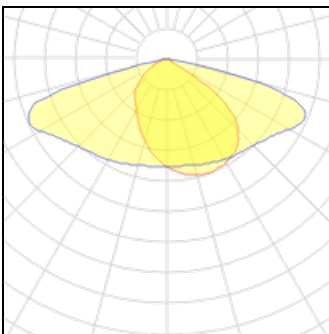

1 x LED			
Nominal lamp power	51 W	LOR	100%
Lamp flux	8000 lm	Total flux	8000 lm
Luminous efficacy	157 lm/W	Total power	51 W
CCT	4000 K		
CRI	80		

Mounting mode

Ceiling mounted

Shape and measurements

Length: 26.50 in

Width: 10.63 in

Height: 5.51 in

Electric

System power: 11-57 W