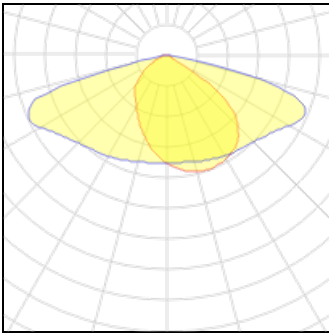

Nominal lamp power	23.5 W	LOR	100%
Lamp flux	3500 lm	Total flux	3500 lm
Luminous efficacy	149 lm/W	Total power	23.5 W
CCT	3000 K		
CRI	80		

**1 x LED**

Nominal lamp power	25 W	LOR	100%
Lamp flux	3750 lm	Total flux	3750 lm
Luminous efficacy	150 lm/W	Total power	25 W
CCT	3000 K		
CRI	80		

**1 x LED**

Nominal lamp power	26.5 W	LOR	100%
Lamp flux	4000 lm	Total flux	4000 lm
Luminous efficacy	151 lm/W	Total power	26.5 W
CCT	3000 K		
CRI	80		

**1 x LED**

Nominal lamp power	28.5 W	LOR	100%
Lamp flux	4250 lm	Total flux	4250 lm
Luminous efficacy	149 lm/W	Total power	28.5 W
CCT	3000 K		
CRI	80		

**1 x LED**

Nominal lamp power	46.5 W	LOR	100%
Lamp flux	7250 lm	Total flux	7250 lm
Luminous efficacy	156 lm/W	Total power	46.5 W
CCT	4000 K		
CRI	80		

**1 x LED**

Nominal lamp power	30 W	LOR	100%
Lamp flux	4500 lm	Total flux	4500 lm
Luminous efficacy	150 lm/W	Total power	30 W
CCT	3000 K		
CRI	80		