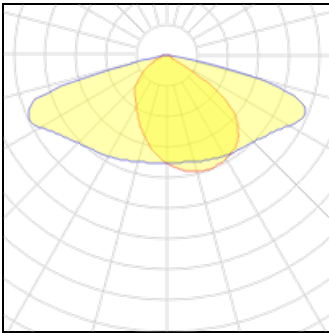

**1 x LED**

Nominal lamp power	46.5 W	LOR	100%
Lamp flux	7250 lm	Total flux	7250 lm
Luminous efficacy	156 lm/W	Total power	46.5 W
CCT	4000 K		
CRI	80		

**1 x LED**

Nominal lamp power	30 W	LOR	100%
Lamp flux	4500 lm	Total flux	4500 lm
Luminous efficacy	150 lm/W	Total power	30 W
CCT	3000 K		
CRI	80		

**1 x LED**

Nominal lamp power	45 W	LOR	100%
Lamp flux	7000 lm	Total flux	7000 lm
Luminous efficacy	156 lm/W	Total power	45 W
CCT	4000 K		
CRI	80		

**1 x LED**

Nominal lamp power	41.5 W	LOR	100%
Lamp flux	6500 lm	Total flux	6500 lm
Luminous efficacy	157 lm/W	Total power	41.5 W
CCT	4000 K		
CRI	80		

**1 x LED**

Nominal lamp power	35 W	LOR	100%
Lamp flux	5500 lm	Total flux	5500 lm
Luminous efficacy	157 lm/W	Total power	35 W
CCT	4000 K		
CRI	80		

**1 x LED**

Nominal lamp power	16.5 W	LOR	100%
Lamp flux	2500 lm	Total flux	2500 lm
Luminous efficacy	152 lm/W	Total power	16.5 W
CCT	4000 K		
CRI	80		

**1 x LED**

Nominal lamp power	18 W	LOR	100%
Lamp flux	2750 lm	Total flux	2750 lm
Luminous efficacy	153 lm/W	Total power	18 W
CCT	4000 K		
CRI	80		

**1 x LED**

Nominal lamp power	19.5 W	LOR	100%
Lamp flux	3000 lm	Total flux	3000 lm
Luminous efficacy	154 lm/W	Total power	19.5 W
CCT	4000 K		
CRI	80		