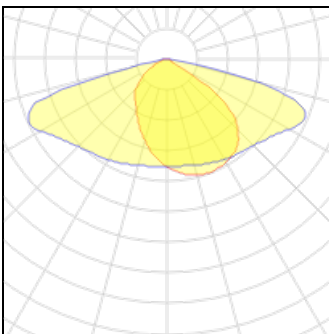

LOR	100%
Total flux	6250 lm
Total power	47.5 W

**1 x LED**

Nominal lamp power	49 W
Lamp flux	6500 lm
Luminous efficacy	133 lm/W
CCT	2700 K
CRI	80

LOR	100%
Total flux	6500 lm
Total power	49 W

**1 x LED**

Nominal lamp power	51 W
Lamp flux	6750 lm
Luminous efficacy	132 lm/W
CCT	2700 K
CRI	80

LOR	100%
Total flux	6750 lm
Total power	51 W

**1 x LED**

Nominal lamp power	53 W	LOR	100%
Lamp flux	7000 lm	Total flux	7000 lm
Luminous efficacy	132 lm/W	Total power	53 W
CCT	2700 K		
CRI	80		

**1 x LED**

Nominal lamp power	55 W	LOR	100%
Lamp flux	7250 lm	Total flux	7250 lm
Luminous efficacy	132 lm/W	Total power	55 W
CCT	2700 K		
CRI	80		

**1 x LED**

Nominal lamp power	57 W	LOR	100%
Lamp flux	7500 lm	Total flux	7500 lm
Luminous efficacy	132 lm/W	Total power	57 W
CCT	2700 K		
CRI	80		

**1 x LED**

Nominal lamp power	11.5 W	LOR	100%
Lamp flux	1500 lm	Total flux	1500 lm
Luminous efficacy	130 lm/W	Total power	11.5 W
CCT	3000 K		
CRI	80		

**1 x LED**

Nominal lamp power	13 W	LOR	100%
Lamp flux	1750 lm	Total flux	1750 lm
Luminous efficacy	135 lm/W	Total power	13 W
CCT	3000 K		
CRI	80		