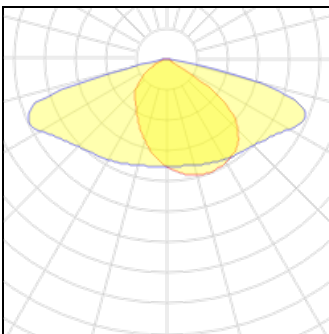

LOR	100%
Total flux	4000 lm
Total power	25.5 W

**1 x LED**

Nominal lamp power	27 W
Lamp flux	4250 lm
Luminous efficacy	157 lm/W
CCT	4000 K
CRI	80

LOR	100%
Total flux	4250 lm
Total power	27 W

**1 x LED**

Nominal lamp power	28.5 W
Lamp flux	4500 lm
Luminous efficacy	158 lm/W
CCT	4000 K
CRI	80

LOR	100%
Total flux	4500 lm
Total power	28.5 W

**1 x LED**

Nominal lamp power	30.5 W
Lamp flux	4750 lm
Luminous efficacy	156 lm/W
CCT	4000 K
CRI	80

LOR	100%
Total flux	4750 lm
Total power	30.5 W

**1 x LED**

Nominal lamp power	54 W	LOR	100%
Lamp flux	8500 lm	Total flux	8500 lm
Luminous efficacy	157 lm/W	Total power	54 W
CCT	4000 K		
CRI	80		

**1 x LED**

Nominal lamp power	33.5 W	LOR	100%
Lamp flux	5250 lm	Total flux	5250 lm
Luminous efficacy	157 lm/W	Total power	33.5 W
CCT	4000 K		
CRI	80		

**1 x LED**

Nominal lamp power	52.5 W	LOR	100%
Lamp flux	8250 lm	Total flux	8250 lm
Luminous efficacy	157 lm/W	Total power	52.5 W
CCT	4000 K		
CRI	80		

**1 x LED**

Nominal lamp power	37 W	LOR	100%
Lamp flux	5750 lm	Total flux	5750 lm
Luminous efficacy	155 lm/W	Total power	37 W
CCT	4000 K		
CRI	80		