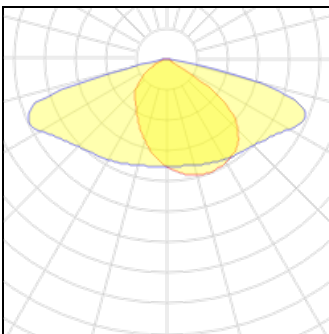

Nominal lamp power	18.5 W
Lamp flux	2750 lm
Luminous efficacy	149 lm/W
CCT	3000 K
CRI	80

LOR	100%
Total flux	2750 lm
Total power	18.5 W

**1 x LED**

Nominal lamp power	40 W
Lamp flux	6000 lm
Luminous efficacy	150 lm/W
CCT	3000 K
CRI	80

LOR	100%
Total flux	6000 lm
Total power	40 W

**1 x LED**

Nominal lamp power	17 W
Lamp flux	2500 lm
Luminous efficacy	147 lm/W
CCT	3000 K
CRI	80

LOR	100%
Total flux	2500 lm
Total power	17 W

**1 x LED**

Nominal lamp power	43 W	LOR	100%
Lamp flux	6500 lm	Total flux	6500 lm
Luminous efficacy	151 lm/W	Total power	43 W
CCT	3000 K		
CRI	80		

**1 x LED**

Nominal lamp power	45 W	LOR	100%
Lamp flux	6750 lm	Total flux	6750 lm
Luminous efficacy	150 lm/W	Total power	45 W
CCT	3000 K		
CRI	80		

**1 x LED**

Nominal lamp power	46.5 W	LOR	100%
Lamp flux	7000 lm	Total flux	7000 lm
Luminous efficacy	151 lm/W	Total power	46.5 W
CCT	3000 K		
CRI	80		

**1 x LED**

Nominal lamp power	48 W	LOR	100%
Lamp flux	7250 lm	Total flux	7250 lm
Luminous efficacy	151 lm/W	Total power	48 W
CCT	3000 K		
CRI	80		

**1 x LED**

Nominal lamp power	50 W	LOR	100%
Lamp flux	7500 lm	Total flux	7500 lm
Luminous efficacy	150 lm/W	Total power	50 W
CCT	3000 K		
CRI	80		