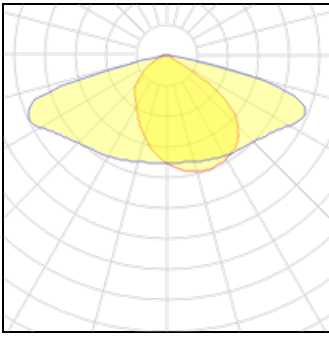

LOR	100%
Total flux	5000 lm
Total power	33.5 W

**1 x LED**

Nominal lamp power	30 W
Lamp flux	4000 lm
Luminous efficacy	133 lm/W
CCT	2700 K
CRI	80

LOR	100%
Total flux	4000 lm
Total power	30 W

**1 x LED**

Nominal lamp power	26.5 W
Lamp flux	3500 lm
Luminous efficacy	132 lm/W
CCT	2700 K
CRI	80

LOR	100%
Total flux	3500 lm
Total power	26.5 W

**1 x LED**

Nominal lamp power	36.5 W
Lamp flux	5500 lm
Luminous efficacy	151 lm/W
CCT	3000 K
CRI	80

LOR	100%
Total flux	5500 lm
Total power	36.5 W

**1 x LED**

Nominal lamp power	18.5 W
Lamp flux	2750 lm
Luminous efficacy	149 lm/W
CCT	3000 K
CRI	80

LOR	100%
Total flux	2750 lm
Total power	18.5 W

**1 x LED**

Nominal lamp power	40 W
Lamp flux	6000 lm
Luminous efficacy	150 lm/W
CCT	3000 K
CRI	80

LOR	100%
Total flux	6000 lm
Total power	40 W

**1 x LED**

Nominal lamp power	17 W
Lamp flux	2500 lm
Luminous efficacy	147 lm/W
CCT	3000 K
CRI	80

LOR	100%
Total flux	2500 lm
Total power	17 W

**1 x LED**

Nominal lamp power	43 W	LOR	100%
Lamp flux	6500 lm	Total flux	6500 lm
Luminous efficacy	151 lm/W	Total power	43 W
CCT	3000 K		
CRI	80		