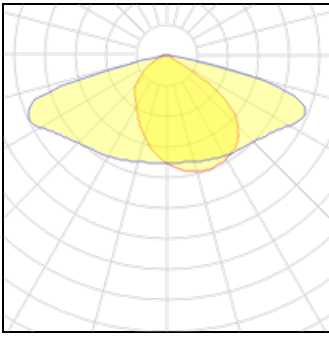

**1 x LED**

Nominal lamp power	45 W	LOR	100%
Lamp flux	7000 lm	Total flux	7000 lm
Luminous efficacy	156 lm/W	Total power	45 W
CCT	4000 K		
CRI	80		

**1 x LED**

Nominal lamp power	41.5 W	LOR	100%
Lamp flux	6500 lm	Total flux	6500 lm
Luminous efficacy	157 lm/W	Total power	41.5 W
CCT	4000 K		
CRI	80		

**1 x LED**

Nominal lamp power	35 W	LOR	100%
Lamp flux	5500 lm	Total flux	5500 lm
Luminous efficacy	157 lm/W	Total power	35 W
CCT	4000 K		
CRI	80		

**1 x LED**

Nominal lamp power	16.5 W	LOR	100%
Lamp flux	2500 lm	Total flux	2500 lm
Luminous efficacy	152 lm/W	Total power	16.5 W
CCT	4000 K		
CRI	80		

**1 x LED**

Nominal lamp power	18 W	LOR	100%
Lamp flux	2750 lm	Total flux	2750 lm
Luminous efficacy	153 lm/W	Total power	18 W
CCT	4000 K		
CRI	80		

**1 x LED**

Nominal lamp power	19.5 W	LOR	100%
Lamp flux	3000 lm	Total flux	3000 lm
Luminous efficacy	154 lm/W	Total power	19.5 W
CCT	4000 K		
CRI	80		

**1 x LED**

Nominal lamp power	21 W	LOR	100%
Lamp flux	3250 lm	Total flux	3250 lm
Luminous efficacy	155 lm/W	Total power	21 W
CCT	4000 K		
CRI	80		

**1 x LED**

Nominal lamp power	22.5 W	LOR	100%
Lamp flux	3500 lm	Total flux	3500 lm
Luminous efficacy	156 lm/W	Total power	22.5 W
CCT	4000 K		
CRI	80		