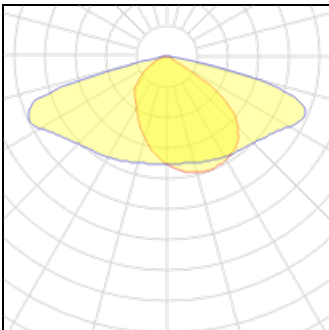

### 1 x LED

Nominal lamp power	48 W	LOR	100%
Lamp flux	7500 lm	Total flux	7500 lm
Luminous efficacy	156 lm/W	Total power	48 W
CCT	4000 K		
CRI	80		

### 1 x LED

Nominal lamp power	49.5 W	LOR	100%
Lamp flux	7750 lm	Total flux	7750 lm
Luminous efficacy	157 lm/W	Total power	49.5 W
CCT	4000 K		
CRI	80		

**1 x LED**

Nominal lamp power	32 W	LOR	100%
Lamp flux	5000 lm	Total flux	5000 lm
Luminous efficacy	156 lm/W	Total power	32 W
CCT	4000 K		
CRI	80		

**1 x LED**

Nominal lamp power	12.5 W	LOR	100%
Lamp flux	1750 lm	Total flux	1750 lm
Luminous efficacy	140 lm/W	Total power	12.5 W
CCT	4000 K		
CRI	80		

**1 x LED**

Nominal lamp power	15.5 W	LOR	100%
Lamp flux	2250 lm	Total flux	2250 lm
Luminous efficacy	145 lm/W	Total power	15.5 W
CCT	4000 K		
CRI	80		

**1 x LED**

Nominal lamp power	12.5 W	LOR	100%
Lamp flux	1500 lm	Total flux	1500 lm
Luminous efficacy	120 lm/W	Total power	12.5 W
CCT	2700 K		
CRI	80		

**1 x LED**

Nominal lamp power	14 W	LOR	100%
Lamp flux	1750 lm	Total flux	1750 lm
Luminous efficacy	125 lm/W	Total power	14 W
CCT	2700 K		
CRI	80		