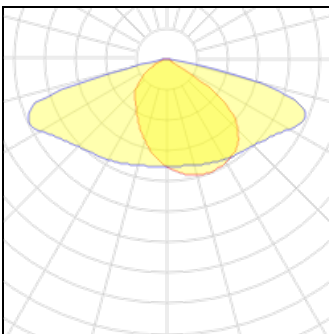

**1 x LED**

Nominal lamp power	52.5 W	LOR	100%
Lamp flux	8250 lm	Total flux	8250 lm
Luminous efficacy	157 lm/W	Total power	52.5 W
CCT	4000 K		
CRI	80		

**1 x LED**

Nominal lamp power	37 W	LOR	100%
Lamp flux	5750 lm	Total flux	5750 lm
Luminous efficacy	155 lm/W	Total power	37 W
CCT	4000 K		
CRI	80		

**1 x LED**

Nominal lamp power	38.5 W	LOR	100%
Lamp flux	6000 lm	Total flux	6000 lm
Luminous efficacy	156 lm/W	Total power	38.5 W
CCT	4000 K		
CRI	80		

**1 x LED**

Nominal lamp power	40 W
Lamp flux	6250 lm
Luminous efficacy	156 lm/W
CCT	4000 K
CRI	80

LOR	100%
Total flux	6250 lm
Total power	40 W

**1 x LED**

Nominal lamp power	43 W
Lamp flux	6750 lm
Luminous efficacy	157 lm/W
CCT	4000 K
CRI	80

LOR	100%
Total flux	6750 lm
Total power	43 W

**1 x LED**

Nominal lamp power	14 W
Lamp flux	2000 lm
Luminous efficacy	143 lm/W
CCT	4000 K
CRI	80

LOR	100%
Total flux	2000 lm
Total power	14 W

**1 x LED**

Nominal lamp power	32 W
Lamp flux	4750 lm
Luminous efficacy	148 lm/W
CCT	3000 K
CRI	80

LOR	100%
Total flux	4750 lm
Total power	32 W

**1 x LED**

Nominal lamp power	35 W
Lamp flux	5250 lm
Luminous efficacy	150 lm/W
CCT	3000 K
CRI	80