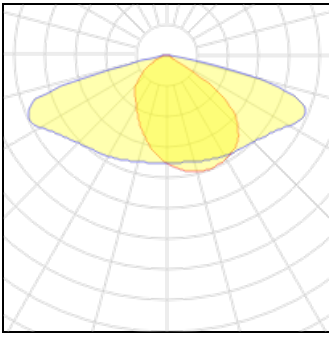

Nominal lamp power	21 W
Lamp flux	2750 lm
Luminous efficacy	131 lm/W
CCT	2700 K
CRI	80

LOR	100%
Total flux	2750 lm
Total power	21 W

**1 x LED**

Nominal lamp power	47.5 W
Lamp flux	6250 lm
Luminous efficacy	132 lm/W
CCT	2700 K
CRI	80

LOR	100%
Total flux	6250 lm
Total power	47.5 W

**1 x LED**

Nominal lamp power	49 W
Lamp flux	6500 lm
Luminous efficacy	133 lm/W
CCT	2700 K
CRI	80

LOR	100%
Total flux	6500 lm
Total power	49 W

**1 x LED**

Nominal lamp power	51 W
Lamp flux	6750 lm
Luminous efficacy	132 lm/W
CCT	2700 K
CRI	80

LOR	100%
Total flux	6750 lm
Total power	51 W

**1 x LED**

Nominal lamp power	53 W	LOR	100%
Lamp flux	7000 lm	Total flux	7000 lm
Luminous efficacy	132 lm/W	Total power	53 W
CCT	2700 K		
CRI	80		

**1 x LED**

Nominal lamp power	55 W	LOR	100%
Lamp flux	7250 lm	Total flux	7250 lm
Luminous efficacy	132 lm/W	Total power	55 W
CCT	2700 K		
CRI	80		

**1 x LED**

Nominal lamp power	57 W	LOR	100%
Lamp flux	7500 lm	Total flux	7500 lm
Luminous efficacy	132 lm/W	Total power	57 W
CCT	2700 K		
CRI	80		