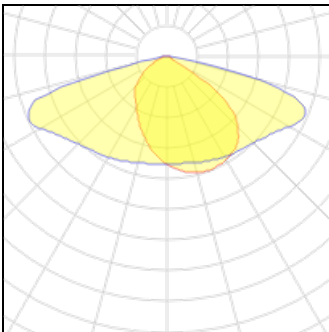

Nominal lamp power	23.5 W	LOR	100%
Lamp flux	3500 lm	Total flux	3500 lm
Luminous efficacy	149 lm/W	Total power	23.5 W
CCT	3000 K		
CRI	80		

**1 x LED**

Nominal lamp power	25 W	LOR	100%
Lamp flux	3750 lm	Total flux	3750 lm
Luminous efficacy	150 lm/W	Total power	25 W
CCT	3000 K		
CRI	80		

**1 x LED**

Nominal lamp power	26.5 W	LOR	100%
Lamp flux	4000 lm	Total flux	4000 lm
Luminous efficacy	151 lm/W	Total power	26.5 W
CCT	3000 K		
CRI	80		

**1 x LED**

Nominal lamp power	28.5 W	LOR	100%
Lamp flux	4250 lm	Total flux	4250 lm
Luminous efficacy	149 lm/W	Total power	28.5 W
CCT	3000 K		
CRI	80		

**1 x LED**

Nominal lamp power	46.5 W	LOR	100%
Lamp flux	7250 lm	Total flux	7250 lm
Luminous efficacy	156 lm/W	Total power	46.5 W
CCT	4000 K		
CRI	80		

**1 x LED**

Nominal lamp power	30 W	LOR	100%
Lamp flux	4500 lm	Total flux	4500 lm
Luminous efficacy	150 lm/W	Total power	30 W
CCT	3000 K		
CRI	80		

**1 x LED**

Nominal lamp power	45 W	LOR	100%
Lamp flux	7000 lm	Total flux	7000 lm
Luminous efficacy	156 lm/W	Total power	45 W
CCT	4000 K		
CRI	80		

**1 x LED**

Nominal lamp power	41.5 W	LOR	100%
Lamp flux	6500 lm	Total flux	6500 lm
Luminous efficacy	157 lm/W	Total power	41.5 W
CCT	4000 K		
CRI	80		