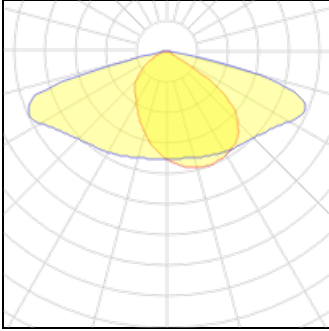

**1 x LED**

Nominal lamp power	45 W	LOR	100%
Lamp flux	6750 lm	Total flux	6750 lm
Luminous efficacy	150 lm/W	Total power	45 W
CCT	3000 K		
CRI	80		

**1 x LED**

Nominal lamp power	46.5 W	LOR	100%
Lamp flux	7000 lm	Total flux	7000 lm
Luminous efficacy	151 lm/W	Total power	46.5 W
CCT	3000 K		
CRI	80		

**1 x LED**

Nominal lamp power	48 W	LOR	100%
Lamp flux	7250 lm	Total flux	7250 lm
Luminous efficacy	151 lm/W	Total power	48 W
CCT	3000 K		
CRI	80		

**1 x LED**

Nominal lamp power	50 W	LOR	100%
Lamp flux	7500 lm	Total flux	7500 lm
Luminous efficacy	150 lm/W	Total power	50 W
CCT	3000 K		
CRI	80		

**1 x LED**

Nominal lamp power	51.5 W	LOR	100%
Lamp flux	7750 lm	Total flux	7750 lm
Luminous efficacy	150 lm/W	Total power	51.5 W
CCT	3000 K		
CRI	80		

**1 x LED**

Nominal lamp power	53 W	LOR	100%
Lamp flux	8000 lm	Total flux	8000 lm
Luminous efficacy	151 lm/W	Total power	53 W
CCT	3000 K		
CRI	80		