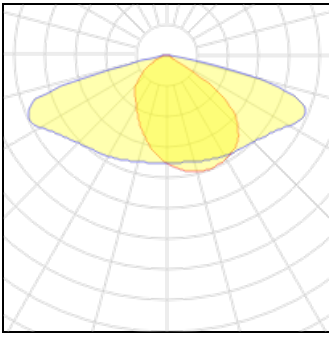

LOR	100%
Total flux	2250 lm
Total power	17.5 W

**1 x LED**

Nominal lamp power	22.5 W
Lamp flux	3000 lm
Luminous efficacy	133 lm/W
CCT	2700 K
CRI	80

LOR	100%
Total flux	3000 lm
Total power	22.5 W

**1 x LED**

Nominal lamp power	41.5 W
Lamp flux	6250 lm
Luminous efficacy	151 lm/W
CCT	3000 K
CRI	80

LOR	100%
Total flux	6250 lm
Total power	41.5 W

**1 x LED**

Nominal lamp power	19 W
Lamp flux	2500 lm
Luminous efficacy	132 lm/W
CCT	2700 K
CRI	80

LOR	100%
Total flux	2500 lm
Total power	19 W

**1 x LED**

Nominal lamp power	22 W	LOR	100%
Lamp flux	3250 lm	Total flux	3250 lm
Luminous efficacy	148 lm/W	Total power	22 W
CCT	3000 K		
CRI	80		

**1 x LED**

Nominal lamp power	23.5 W	LOR	100%
Lamp flux	3500 lm	Total flux	3500 lm
Luminous efficacy	149 lm/W	Total power	23.5 W
CCT	3000 K		
CRI	80		

**1 x LED**

Nominal lamp power	25 W	LOR	100%
Lamp flux	3750 lm	Total flux	3750 lm
Luminous efficacy	150 lm/W	Total power	25 W
CCT	3000 K		
CRI	80		