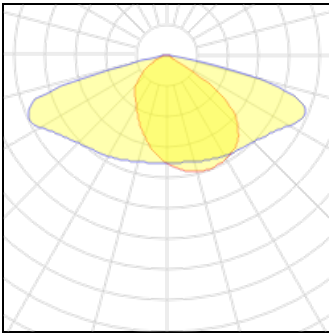

LOR	100%
Total flux	4000 lm
Total power	25.5 W

**1 x LED**

Nominal lamp power	27 W
Lamp flux	4250 lm
Luminous efficacy	157 lm/W
CCT	4000 K
CRI	80

LOR	100%
Total flux	4250 lm
Total power	27 W

**1 x LED**

Nominal lamp power	28.5 W
Lamp flux	4500 lm
Luminous efficacy	158 lm/W
CCT	4000 K
CRI	80

LOR	100%
Total flux	4500 lm
Total power	28.5 W

**1 x LED**

Nominal lamp power	30.5 W
Lamp flux	4750 lm
Luminous efficacy	156 lm/W
CCT	4000 K
CRI	80

LOR	100%
Total flux	4750 lm
Total power	30.5 W

**1 x LED**

Nominal lamp power	54 W	LOR	100%
Lamp flux	8500 lm	Total flux	8500 lm
Luminous efficacy	157 lm/W	Total power	54 W
CCT	4000 K		
CRI	80		

**1 x LED**

Nominal lamp power	33.5 W	LOR	100%
Lamp flux	5250 lm	Total flux	5250 lm
Luminous efficacy	157 lm/W	Total power	33.5 W
CCT	4000 K		
CRI	80		

**1 x LED**

Nominal lamp power	52.5 W	LOR	100%
Lamp flux	8250 lm	Total flux	8250 lm
Luminous efficacy	157 lm/W	Total power	52.5 W
CCT	4000 K		
CRI	80		

**1 x LED**

Nominal lamp power	37 W	LOR	100%
Lamp flux	5750 lm	Total flux	5750 lm
Luminous efficacy	155 lm/W	Total power	37 W
CCT	4000 K		
CRI	80		