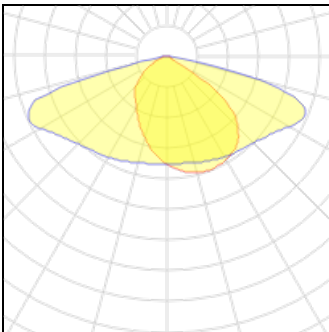

LOR	100%
Total flux	2250 lm
Total power	16 W

**1 x LED**

Nominal lamp power	32 W
Lamp flux	4250 lm
Luminous efficacy	133 lm/W
CCT	2700 K
CRI	80

LOR	100%
Total flux	4250 lm
Total power	32 W

**1 x LED**

Nominal lamp power	33.5 W
Lamp flux	5000 lm
Luminous efficacy	149 lm/W
CCT	3000 K
CRI	80

LOR	100%
Total flux	5000 lm
Total power	33.5 W

**1 x LED**

Nominal lamp power	30 W
Lamp flux	4000 lm
Luminous efficacy	133 lm/W
CCT	2700 K
CRI	80

LOR	100%
Total flux	4000 lm
Total power	30 W

**1 x LED**

Nominal lamp power	26.5 W
Lamp flux	3500 lm
Luminous efficacy	132 lm/W
CCT	2700 K
CRI	80

LOR	100%
Total flux	3500 lm
Total power	26.5 W

**1 x LED**

Nominal lamp power	36.5 W
Lamp flux	5500 lm
Luminous efficacy	151 lm/W
CCT	3000 K
CRI	80

LOR	100%
Total flux	5500 lm
Total power	36.5 W

**1 x LED**

Nominal lamp power	18.5 W
Lamp flux	2750 lm
Luminous efficacy	149 lm/W
CCT	3000 K
CRI	80

LOR	100%
Total flux	2750 lm
Total power	18.5 W

**1 x LED**

Nominal lamp power	40 W
Lamp flux	6000 lm
Luminous efficacy	150 lm/W
CCT	3000 K
CRI	80