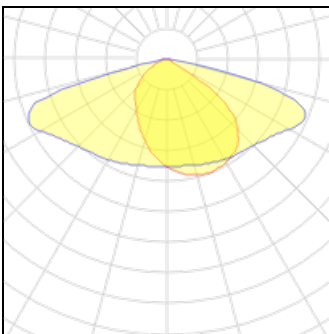

LOR	100%
Total flux	2000 lm
Total power	14 W

**1 x LED**

Nominal lamp power	32 W
Lamp flux	4750 lm
Luminous efficacy	148 lm/W
CCT	3000 K
CRI	80

LOR	100%
Total flux	4750 lm
Total power	32 W

**1 x LED**

Nominal lamp power	35 W
Lamp flux	5250 lm
Luminous efficacy	150 lm/W
CCT	3000 K
CRI	80

LOR	100%
Total flux	5250 lm
Total power	35 W

**1 x LED**

Nominal lamp power	34 W
Lamp flux	4500 lm
Luminous efficacy	132 lm/W
CCT	2700 K
CRI	80

LOR	100%
Total flux	4500 lm
Total power	34 W

**1 x LED**

Nominal lamp power	36 W
Lamp flux	4750 lm
Luminous efficacy	132 lm/W
CCT	2700 K
CRI	80

LOR	100%
Total flux	4750 lm
Total power	36 W

**1 x LED**

Nominal lamp power	37.5 W
Lamp flux	5000 lm
Luminous efficacy	133 lm/W
CCT	2700 K
CRI	80

LOR	100%
Total flux	5000 lm
Total power	37.5 W

**1 x LED**

Nominal lamp power	39.5 W
Lamp flux	5250 lm
Luminous efficacy	133 lm/W
CCT	2700 K
CRI	80

LOR	100%
Total flux	5250 lm
Total power	39.5 W

**1 x LED**

Nominal lamp power	20 W
Lamp flux	3000 lm
Luminous efficacy	150 lm/W
CCT	3000 K
CRI	80