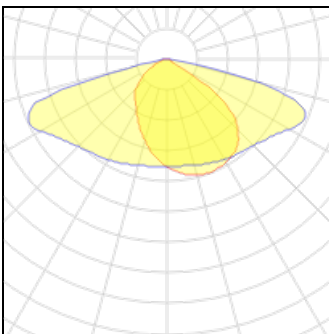

**1 x LED**

Nominal lamp power	24 W
Lamp flux	3750 lm
Luminous efficacy	156 lm/W
CCT	4000 K
CRI	80

LOR	100%
Total flux	3750 lm
Total power	24 W

**1 x LED**

Nominal lamp power	25.5 W
Lamp flux	4000 lm
Luminous efficacy	157 lm/W
CCT	4000 K
CRI	80

LOR	100%
Total flux	4000 lm
Total power	25.5 W

**1 x LED**

Nominal lamp power	27 W
Lamp flux	4250 lm
Luminous efficacy	157 lm/W
CCT	4000 K
CRI	80

LOR	100%
Total flux	4250 lm
Total power	27 W

**1 x LED**

Nominal lamp power	28.5 W
Lamp flux	4500 lm
Luminous efficacy	158 lm/W
CCT	4000 K
CRI	80

LOR	100%
Total flux	4500 lm
Total power	28.5 W

**1 x LED**

Nominal lamp power	30.5 W
Lamp flux	4750 lm
Luminous efficacy	156 lm/W
CCT	4000 K
CRI	80

LOR	100%
Total flux	4750 lm
Total power	30.5 W

**1 x LED**

Nominal lamp power	54 W	LOR	100%
Lamp flux	8500 lm	Total flux	8500 lm
Luminous efficacy	157 lm/W	Total power	54 W
CCT	4000 K		
CRI	80		

**1 x LED**

Nominal lamp power	33.5 W	LOR	100%
Lamp flux	5250 lm	Total flux	5250 lm
Luminous efficacy	157 lm/W	Total power	33.5 W
CCT	4000 K		
CRI	80		