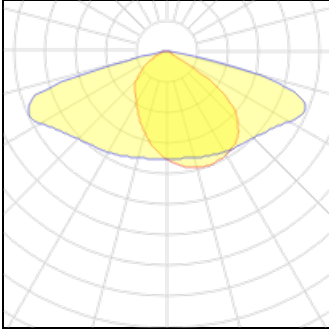

LOR	100%
Total flux	2250 lm
Total power	16 W

**1 x LED**

Nominal lamp power	32 W
Lamp flux	4250 lm
Luminous efficacy	133 lm/W
CCT	2700 K
CRI	80

LOR	100%
Total flux	4250 lm
Total power	32 W

**1 x LED**

Nominal lamp power	33.5 W
Lamp flux	5000 lm
Luminous efficacy	149 lm/W
CCT	3000 K
CRI	80

LOR	100%
Total flux	5000 lm
Total power	33.5 W

**1 x LED**

Nominal lamp power	30 W
Lamp flux	4000 lm
Luminous efficacy	133 lm/W
CCT	2700 K
CRI	80

LOR	100%
Total flux	4000 lm
Total power	30 W

**1 x LED**

Nominal lamp power	26.5 W
Lamp flux	3500 lm
Luminous efficacy	132 lm/W
CCT	2700 K
CRI	80

LOR	100%
Total flux	3500 lm
Total power	26.5 W

**1 x LED**

Nominal lamp power	36.5 W
Lamp flux	5500 lm
Luminous efficacy	151 lm/W
CCT	3000 K
CRI	80

LOR	100%
Total flux	5500 lm
Total power	36.5 W

**1 x LED**