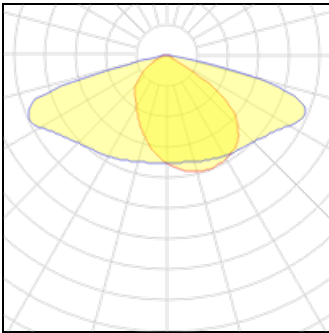

### 1 x LED

Nominal lamp power	48 W	LOR	100%
Lamp flux	7500 lm	Total flux	7500 lm
Luminous efficacy	156 lm/W	Total power	48 W
CCT	4000 K		
CRI	80		

### 1 x LED

Nominal lamp power	49.5 W	LOR	100%
Lamp flux	7750 lm	Total flux	7750 lm
Luminous efficacy	157 lm/W	Total power	49.5 W
CCT	4000 K		
CRI	80		

**1 x LED**

Nominal lamp power	32 W	LOR	100%
Lamp flux	5000 lm	Total flux	5000 lm
Luminous efficacy	156 lm/W	Total power	32 W
CCT	4000 K		
CRI	80		

**1 x LED**

Nominal lamp power	12.5 W	LOR	100%
Lamp flux	1750 lm	Total flux	1750 lm
Luminous efficacy	140 lm/W	Total power	12.5 W
CCT	4000 K		
CRI	80		

**1 x LED**

Nominal lamp power	15.5 W	LOR	100%
Lamp flux	2250 lm	Total flux	2250 lm
Luminous efficacy	145 lm/W	Total power	15.5 W
CCT	4000 K		
CRI	80		

**1 x LED**

Nominal lamp power	12.5 W	LOR	100%
Lamp flux	1500 lm	Total flux	1500 lm
Luminous efficacy	120 lm/W	Total power	12.5 W
CCT	2700 K		
CRI	80		

**1 x LED**

Nominal lamp power	14 W	LOR	100%
Lamp flux	1750 lm	Total flux	1750 lm
Luminous efficacy	125 lm/W	Total power	14 W
CCT	2700 K		
CRI	80		