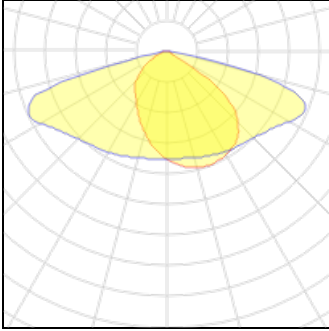

**1 x LED**

Nominal lamp power	15.5 W
Lamp flux	2000 lm
Luminous efficacy	129 lm/W
CCT	2700 K
CRI	80

LOR	100%
Total flux	2000 lm
Total power	15.5 W

**1 x LED**

Nominal lamp power	17.5 W
Lamp flux	2250 lm
Luminous efficacy	129 lm/W
CCT	2700 K
CRI	80

LOR	100%
Total flux	2250 lm
Total power	17.5 W

**1 x LED**

Nominal lamp power	22.5 W
Lamp flux	3000 lm
Luminous efficacy	133 lm/W
CCT	2700 K
CRI	80

LOR	100%
Total flux	3000 lm
Total power	22.5 W

**1 x LED**

Nominal lamp power	41.5 W
Lamp flux	6250 lm
Luminous efficacy	151 lm/W
CCT	3000 K
CRI	80

LOR	100%
Total flux	6250 lm
Total power	41.5 W

**1 x LED**

Nominal lamp power	19 W
Lamp flux	2500 lm
Luminous efficacy	132 lm/W
CCT	2700 K
CRI	80

LOR	100%
Total flux	2500 lm
Total power	19 W

**1 x LED**

Nominal lamp power	22 W	LOR	100%
Lamp flux	3250 lm	Total flux	3250 lm
Luminous efficacy	148 lm/W	Total power	22 W
CCT	3000 K		
CRI	80		

**1 x LED**