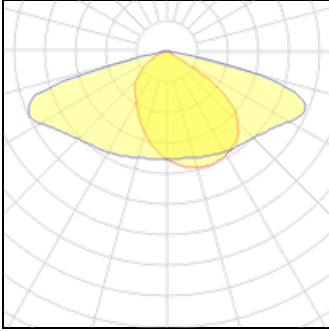

**1 x LED**

Nominal lamp power	51.5 W	LOR	100%
Lamp flux	7750 lm	Total flux	7750 lm
Luminous efficacy	150 lm/W	Total power	51.5 W
CCT	3000 K		
CRI	80		

**1 x LED**

Nominal lamp power	53 W	LOR	100%
Lamp flux	8000 lm	Total flux	8000 lm
Luminous efficacy	151 lm/W	Total power	53 W
CCT	3000 K		
CRI	80		

**1 x LED**

Nominal lamp power	55 W	LOR	100%
Lamp flux	8250 lm	Total flux	8250 lm
Luminous efficacy	150 lm/W	Total power	55 W
CCT	3000 K		
CRI	80		

**1 x LED**

Nominal lamp power	56.5 W	LOR	100%
Lamp flux	8500 lm	Total flux	8500 lm
Luminous efficacy	150 lm/W	Total power	56.5 W
CCT	3000 K		
CRI	80		

**1 x LED**

Nominal lamp power	11 W	LOR	100%
Lamp flux	1500 lm	Total flux	1500 lm
Luminous efficacy	136 lm/W	Total power	11 W
CCT	4000 K		
CRI	80		

<b>1 x LED</b>			
Nominal lamp power	38.5 W	LOR	100%
Lamp flux	5750 lm	Total flux	5750 lm
Luminous efficacy	149 lm/W	Total power	38.5 W
CCT	3000 K		
CRI	80		