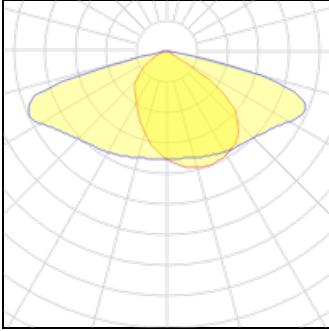

**1 x LED**

Nominal lamp power	38.5 W	LOR	100%
Lamp flux	6000 lm	Total flux	6000 lm
Luminous efficacy	156 lm/W	Total power	38.5 W
CCT	4000 K		
CRI	80		

**1 x LED**

Nominal lamp power	40 W
Lamp flux	6250 lm
Luminous efficacy	156 lm/W
CCT	4000 K
CRI	80

LOR	100%
Total flux	6250 lm
Total power	40 W

**1 x LED**

Nominal lamp power	43 W
Lamp flux	6750 lm
Luminous efficacy	157 lm/W
CCT	4000 K
CRI	80

LOR	100%
Total flux	6750 lm
Total power	43 W

**1 x LED**

Nominal lamp power	14 W
Lamp flux	2000 lm
Luminous efficacy	143 lm/W
CCT	4000 K
CRI	80

LOR	100%
Total flux	2000 lm
Total power	14 W

**1 x LED**

Nominal lamp power	32 W
Lamp flux	4750 lm
Luminous efficacy	148 lm/W
CCT	3000 K
CRI	80

LOR	100%
Total flux	4750 lm
Total power	32 W

**1 x LED**

Nominal lamp power	35 W
Lamp flux	5250 lm
Luminous efficacy	150 lm/W
CCT	3000 K
CRI	80

LOR	100%
Total flux	5250 lm
Total power	35 W

**1 x LED**

Nominal lamp power	34 W
Lamp flux	4500 lm
Luminous efficacy	132 lm/W
CCT	2700 K
CRI	80

LOR	100%
Total flux	4500 lm
Total power	34 W

**1 x LED**

Nominal lamp power	36 W
Lamp flux	4750 lm
Luminous efficacy	132 lm/W
CCT	2700 K
CRI	80