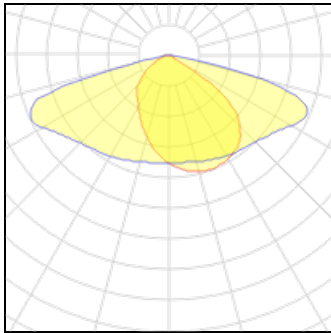

### 1 x LED

Nominal lamp power	41.5 W	LOR	100%
Lamp flux	5500 lm	Total flux	5500 lm
Luminous efficacy	133 lm/W	Total power	41.5 W
CCT	2700 K		
CRI	80		