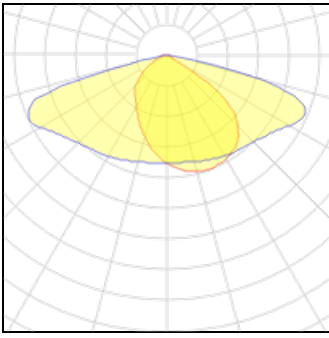

LOR	100%
Total flux	6000 lm
Total power	40 W

**1 x LED**

Nominal lamp power	17 W
Lamp flux	2500 lm
Luminous efficacy	147 lm/W
CCT	3000 K
CRI	80

LOR	100%
Total flux	2500 lm
Total power	17 W

**1 x LED**

Nominal lamp power	43 W	LOR	100%
Lamp flux	6500 lm	Total flux	6500 lm
Luminous efficacy	151 lm/W	Total power	43 W
CCT	3000 K		
CRI	80		

**1 x LED**

Nominal lamp power	45 W	LOR	100%
Lamp flux	6750 lm	Total flux	6750 lm
Luminous efficacy	150 lm/W	Total power	45 W
CCT	3000 K		
CRI	80		

**1 x LED**

Nominal lamp power	46.5 W	LOR	100%
Lamp flux	7000 lm	Total flux	7000 lm
Luminous efficacy	151 lm/W	Total power	46.5 W
CCT	3000 K		
CRI	80		

**1 x LED**

Nominal lamp power	48 W	LOR	100%
Lamp flux	7250 lm	Total flux	7250 lm
Luminous efficacy	151 lm/W	Total power	48 W
CCT	3000 K		
CRI	80		

**1 x LED**

Nominal lamp power	50 W	LOR	100%
Lamp flux	7500 lm	Total flux	7500 lm
Luminous efficacy	150 lm/W	Total power	50 W
CCT	3000 K		
CRI	80		