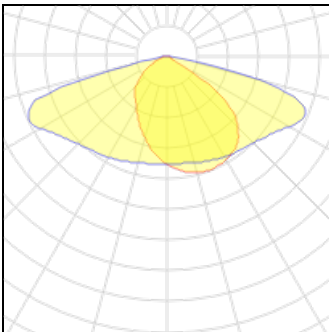

Nominal lamp power	21 W
Lamp flux	2750 lm
Luminous efficacy	131 lm/W
CCT	2700 K
CRI	80

LOR	100%
Total flux	2750 lm
Total power	21 W

**1 x LED**

Nominal lamp power	47.5 W
Lamp flux	6250 lm
Luminous efficacy	132 lm/W
CCT	2700 K
CRI	80

LOR	100%
Total flux	6250 lm
Total power	47.5 W

**1 x LED**

Nominal lamp power	49 W
Lamp flux	6500 lm
Luminous efficacy	133 lm/W
CCT	2700 K
CRI	80

LOR	100%
Total flux	6500 lm
Total power	49 W

**1 x LED**

Nominal lamp power	51 W
Lamp flux	6750 lm
Luminous efficacy	132 lm/W
CCT	2700 K
CRI	80

LOR	100%
Total flux	6750 lm
Total power	51 W

**1 x LED**

Nominal lamp power	53 W	LOR	100%
Lamp flux	7000 lm	Total flux	7000 lm
Luminous efficacy	132 lm/W	Total power	53 W
CCT	2700 K		
CRI	80		

**1 x LED**

Nominal lamp power	55 W	LOR	100%
Lamp flux	7250 lm	Total flux	7250 lm
Luminous efficacy	132 lm/W	Total power	55 W
CCT	2700 K		
CRI	80		

**1 x LED**

Nominal lamp power	57 W	LOR	100%
Lamp flux	7500 lm	Total flux	7500 lm
Luminous efficacy	132 lm/W	Total power	57 W
CCT	2700 K		
CRI	80		