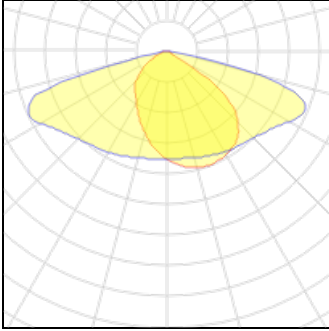

Nominal lamp power	23.5 W	LOR	100%
Lamp flux	3500 lm	Total flux	3500 lm
Luminous efficacy	149 lm/W	Total power	23.5 W
CCT	3000 K		
CRI	80		

**1 x LED**

Nominal lamp power	25 W	LOR	100%
Lamp flux	3750 lm	Total flux	3750 lm
Luminous efficacy	150 lm/W	Total power	25 W
CCT	3000 K		
CRI	80		

**1 x LED**

Nominal lamp power	26.5 W	LOR	100%
Lamp flux	4000 lm	Total flux	4000 lm
Luminous efficacy	151 lm/W	Total power	26.5 W
CCT	3000 K		
CRI	80		

**1 x LED**

Nominal lamp power	28.5 W	LOR	100%
Lamp flux	4250 lm	Total flux	4250 lm
Luminous efficacy	149 lm/W	Total power	28.5 W
CCT	3000 K		
CRI	80		

**1 x LED**

Nominal lamp power	46.5 W	LOR	100%
Lamp flux	7250 lm	Total flux	7250 lm
Luminous efficacy	156 lm/W	Total power	46.5 W
CCT	4000 K		
CRI	80		

**1 x LED**

Nominal lamp power	30 W	LOR	100%
Lamp flux	4500 lm	Total flux	4500 lm
Luminous efficacy	150 lm/W	Total power	30 W
CCT	3000 K		
CRI	80		

**1 x LED**

Nominal lamp power	45 W	LOR	100%
Lamp flux	7000 lm	Total flux	7000 lm
Luminous efficacy	156 lm/W	Total power	45 W
CCT	4000 K		
CRI	80		

**1 x LED**

Nominal lamp power	41.5 W	LOR	100%
Lamp flux	6500 lm	Total flux	6500 lm
Luminous efficacy	157 lm/W	Total power	41.5 W
CCT	4000 K		
CRI	80		