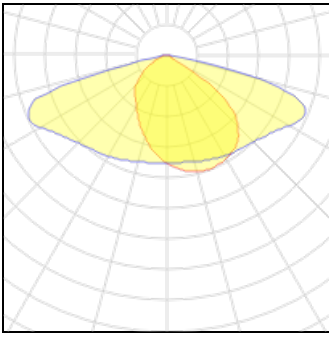

LOR	100%
Total flux	5250 lm
Total power	35 W

**1 x LED**

Nominal lamp power	34 W
Lamp flux	4500 lm
Luminous efficacy	132 lm/W
CCT	2700 K
CRI	80

LOR	100%
Total flux	4500 lm
Total power	34 W

**1 x LED**

Nominal lamp power	36 W
Lamp flux	4750 lm
Luminous efficacy	132 lm/W
CCT	2700 K
CRI	80

LOR	100%
Total flux	4750 lm
Total power	36 W

**1 x LED**

Nominal lamp power	37.5 W
Lamp flux	5000 lm
Luminous efficacy	133 lm/W
CCT	2700 K
CRI	80

LOR	100%
Total flux	5000 lm
Total power	37.5 W

**1 x LED**

Nominal lamp power	39.5 W
Lamp flux	5250 lm
Luminous efficacy	133 lm/W
CCT	2700 K
CRI	80

LOR	100%
Total flux	5250 lm
Total power	39.5 W

**1 x LED**

Nominal lamp power	20 W
Lamp flux	3000 lm
Luminous efficacy	150 lm/W
CCT	3000 K
CRI	80

LOR	100%
Total flux	3000 lm
Total power	20 W

**1 x LED**

Nominal lamp power	43.5 W
Lamp flux	5750 lm
Luminous efficacy	132 lm/W
CCT	2700 K
CRI	80

LOR	100%
Total flux	5750 lm
Total power	43.5 W

**1 x LED**