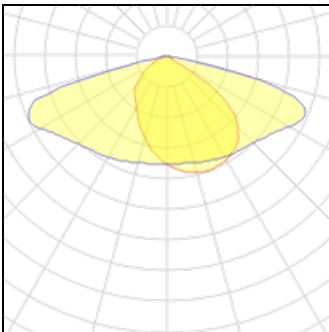

**1 x LED**

Nominal lamp power	55 W	LOR	100%
Lamp flux	8250 lm	Total flux	8250 lm
Luminous efficacy	150 lm/W	Total power	55 W
CCT	3000 K		
CRI	80		

**1 x LED**

Nominal lamp power	56.5 W	LOR	100%
Lamp flux	8500 lm	Total flux	8500 lm
Luminous efficacy	150 lm/W	Total power	56.5 W
CCT	3000 K		
CRI	80		

**1 x LED**

Nominal lamp power	11 W	LOR	100%
Lamp flux	1500 lm	Total flux	1500 lm
Luminous efficacy	136 lm/W	Total power	11 W
CCT	4000 K		
CRI	80		

<b>1 x LED</b>			
Nominal lamp power	38.5 W	LOR	100%
Lamp flux	5750 lm	Total flux	5750 lm
Luminous efficacy	149 lm/W	Total power	38.5 W
CCT	3000 K		
CRI	80		

<b>1 x LED</b>			
Nominal lamp power	45.5 W	LOR	100%
Lamp flux	6000 lm	Total flux	6000 lm
Luminous efficacy	132 lm/W	Total power	45.5 W
CCT	2700 K		
CRI	80		

<b>1 x LED</b>			
Nominal lamp power	24.5 W	LOR	100%
Lamp flux	3250 lm	Total flux	3250 lm
Luminous efficacy	133 lm/W	Total power	24.5 W
CCT	2700 K		
CRI	80		