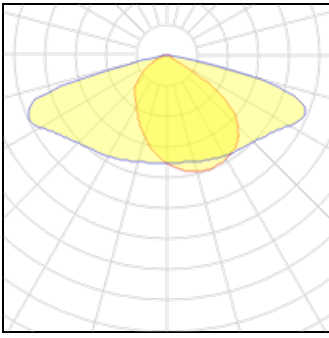

Nominal lamp power	54 W	LOR	100%
Lamp flux	8500 lm	Total flux	8500 lm
Luminous efficacy	157 lm/W	Total power	54 W
CCT	4000 K		
CRI	80		

**1 x LED**

Nominal lamp power	33.5 W	LOR	100%
Lamp flux	5250 lm	Total flux	5250 lm
Luminous efficacy	157 lm/W	Total power	33.5 W
CCT	4000 K		
CRI	80		

**1 x LED**

Nominal lamp power	52.5 W	LOR	100%
Lamp flux	8250 lm	Total flux	8250 lm
Luminous efficacy	157 lm/W	Total power	52.5 W
CCT	4000 K		
CRI	80		

**1 x LED**

Nominal lamp power	37 W	LOR	100%
Lamp flux	5750 lm	Total flux	5750 lm
Luminous efficacy	155 lm/W	Total power	37 W
CCT	4000 K		
CRI	80		

**1 x LED**

Nominal lamp power	38.5 W	LOR	100%
Lamp flux	6000 lm	Total flux	6000 lm
Luminous efficacy	156 lm/W	Total power	38.5 W
CCT	4000 K		
CRI	80		

**1 x LED**

Nominal lamp power	40 W
Lamp flux	6250 lm
Luminous efficacy	156 lm/W
CCT	4000 K
CRI	80

LOR	100%
Total flux	6250 lm
Total power	40 W

**1 x LED**

Nominal lamp power	43 W
Lamp flux	6750 lm
Luminous efficacy	157 lm/W
CCT	4000 K
CRI	80

LOR	100%
Total flux	6750 lm
Total power	43 W

**1 x LED**

Nominal lamp power	14 W
Lamp flux	2000 lm
Luminous efficacy	143 lm/W
CCT	4000 K
CRI	80