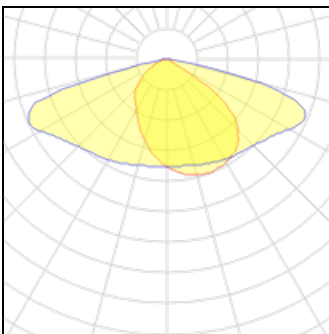

**1 x LED**

Nominal lamp power	26.5 W	LOR	100%
Lamp flux	4000 lm	Total flux	4000 lm
Luminous efficacy	151 lm/W	Total power	26.5 W
CCT	3000 K		
CRI	80		

**1 x LED**

Nominal lamp power	28.5 W	LOR	100%
Lamp flux	4250 lm	Total flux	4250 lm
Luminous efficacy	149 lm/W	Total power	28.5 W
CCT	3000 K		
CRI	80		

**1 x LED**

Nominal lamp power	46.5 W	LOR	100%
Lamp flux	7250 lm	Total flux	7250 lm
Luminous efficacy	156 lm/W	Total power	46.5 W
CCT	4000 K		
CRI	80		

**1 x LED**

Nominal lamp power	30 W	LOR	100%
Lamp flux	4500 lm	Total flux	4500 lm
Luminous efficacy	150 lm/W	Total power	30 W
CCT	3000 K		
CRI	80		

**1 x LED**

Nominal lamp power	45 W	LOR	100%
Lamp flux	7000 lm	Total flux	7000 lm
Luminous efficacy	156 lm/W	Total power	45 W
CCT	4000 K		
CRI	80		

**1 x LED**

Nominal lamp power	41.5 W	LOR	100%
Lamp flux	6500 lm	Total flux	6500 lm
Luminous efficacy	157 lm/W	Total power	41.5 W
CCT	4000 K		
CRI	80		

**1 x LED**

Nominal lamp power	35 W	LOR	100%
Lamp flux	5500 lm	Total flux	5500 lm
Luminous efficacy	157 lm/W	Total power	35 W
CCT	4000 K		
CRI	80		

**1 x LED**

Nominal lamp power	16.5 W	LOR	100%
Lamp flux	2500 lm	Total flux	2500 lm
Luminous efficacy	152 lm/W	Total power	16.5 W
CCT	4000 K		
CRI	80		