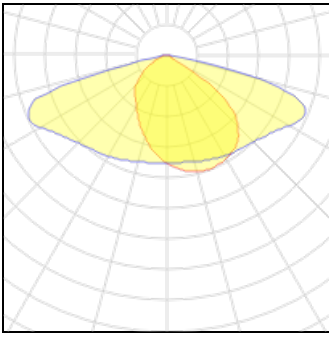

### 1 x LED

Nominal lamp power	49.5 W	LOR	100%
Lamp flux	7750 lm	Total flux	7750 lm
Luminous efficacy	157 lm/W	Total power	49.5 W
CCT	4000 K		
CRI	80		

**1 x LED**

Nominal lamp power	32 W	LOR	100%
Lamp flux	5000 lm	Total flux	5000 lm
Luminous efficacy	156 lm/W	Total power	32 W
CCT	4000 K		
CRI	80		

**1 x LED**

Nominal lamp power	12.5 W	LOR	100%
Lamp flux	1750 lm	Total flux	1750 lm
Luminous efficacy	140 lm/W	Total power	12.5 W
CCT	4000 K		
CRI	80		

**1 x LED**

Nominal lamp power	15.5 W	LOR	100%
Lamp flux	2250 lm	Total flux	2250 lm
Luminous efficacy	145 lm/W	Total power	15.5 W
CCT	4000 K		
CRI	80		

**1 x LED**

Nominal lamp power	12.5 W	LOR	100%
Lamp flux	1500 lm	Total flux	1500 lm
Luminous efficacy	120 lm/W	Total power	12.5 W
CCT	2700 K		
CRI	80		

**1 x LED**

Nominal lamp power	14 W	LOR	100%
Lamp flux	1750 lm	Total flux	1750 lm
Luminous efficacy	125 lm/W	Total power	14 W
CCT	2700 K		
CRI	80		

**1 x LED**

Nominal lamp power	15.5 W
Lamp flux	2000 lm
Luminous efficacy	129 lm/W
CCT	2700 K
CRI	80

LOR	100%
Total flux	2000 lm
Total power	15.5 W

**1 x LED**

Nominal lamp power	17.5 W
Lamp flux	2250 lm
Luminous efficacy	129 lm/W
CCT	2700 K
CRI	80