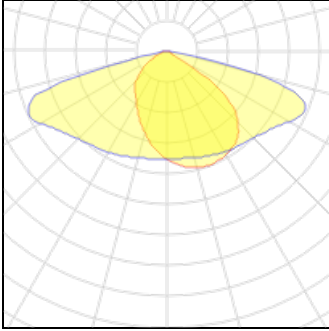

LOR	100%
Total flux	3500 lm
Total power	26.5 W

**1 x LED**

Nominal lamp power	36.5 W
Lamp flux	5500 lm
Luminous efficacy	151 lm/W
CCT	3000 K
CRI	80

LOR	100%
Total flux	5500 lm
Total power	36.5 W

**1 x LED**

Nominal lamp power	18.5 W
Lamp flux	2750 lm
Luminous efficacy	149 lm/W
CCT	3000 K
CRI	80

LOR	100%
Total flux	2750 lm
Total power	18.5 W

**1 x LED**

Nominal lamp power	40 W
Lamp flux	6000 lm
Luminous efficacy	150 lm/W
CCT	3000 K
CRI	80

LOR	100%
Total flux	6000 lm
Total power	40 W

**1 x LED**

Nominal lamp power	17 W
Lamp flux	2500 lm
Luminous efficacy	147 lm/W
CCT	3000 K
CRI	80

LOR	100%
Total flux	2500 lm
Total power	17 W

**1 x LED**

Nominal lamp power	43 W	LOR	100%
Lamp flux	6500 lm	Total flux	6500 lm
Luminous efficacy	151 lm/W	Total power	43 W
CCT	3000 K		
CRI	80		

**1 x LED**

Nominal lamp power	45 W	LOR	100%
Lamp flux	6750 lm	Total flux	6750 lm
Luminous efficacy	150 lm/W	Total power	45 W
CCT	3000 K		
CRI	80		

**1 x LED**

Nominal lamp power	46.5 W	LOR	100%
Lamp flux	7000 lm	Total flux	7000 lm
Luminous efficacy	151 lm/W	Total power	46.5 W
CCT	3000 K		
CRI	80		