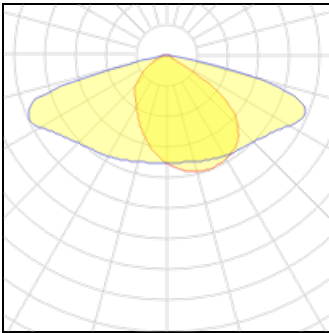

LOR	100%
Total flux	6250 lm
Total power	40 W

**1 x LED**

Nominal lamp power	43 W
Lamp flux	6750 lm
Luminous efficacy	157 lm/W
CCT	4000 K
CRI	80

LOR	100%
Total flux	6750 lm
Total power	43 W

**1 x LED**

Nominal lamp power	14 W
Lamp flux	2000 lm
Luminous efficacy	143 lm/W
CCT	4000 K
CRI	80

LOR	100%
Total flux	2000 lm
Total power	14 W

**1 x LED**

Nominal lamp power	32 W
Lamp flux	4750 lm
Luminous efficacy	148 lm/W
CCT	3000 K
CRI	80

LOR	100%
Total flux	4750 lm
Total power	32 W

**1 x LED**

Nominal lamp power	35 W
Lamp flux	5250 lm
Luminous efficacy	150 lm/W
CCT	3000 K
CRI	80

LOR	100%
Total flux	5250 lm
Total power	35 W

**1 x LED**

Nominal lamp power	34 W
Lamp flux	4500 lm
Luminous efficacy	132 lm/W
CCT	2700 K
CRI	80

LOR	100%
Total flux	4500 lm
Total power	34 W

**1 x LED**

Nominal lamp power	36 W
Lamp flux	4750 lm
Luminous efficacy	132 lm/W
CCT	2700 K
CRI	80

LOR	100%
Total flux	4750 lm
Total power	36 W

**1 x LED**

Nominal lamp power	37.5 W
Lamp flux	5000 lm
Luminous efficacy	133 lm/W
CCT	2700 K
CRI	80

LOR	100%
Total flux	5000 lm
Total power	37.5 W

**1 x LED**