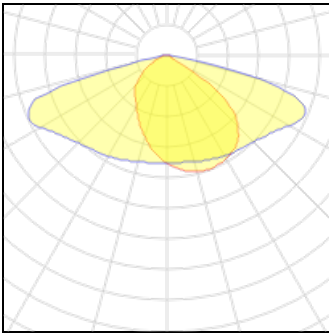

Nominal lamp power	41.5 W
Lamp flux	6250 lm
Luminous efficacy	151 lm/W
CCT	3000 K
CRI	80

LOR	100%
Total flux	6250 lm
Total power	41.5 W

**1 x LED**

Nominal lamp power	19 W
Lamp flux	2500 lm
Luminous efficacy	132 lm/W
CCT	2700 K
CRI	80

LOR	100%
Total flux	2500 lm
Total power	19 W

**1 x LED**

Nominal lamp power	22 W	LOR	100%
Lamp flux	3250 lm	Total flux	3250 lm
Luminous efficacy	148 lm/W	Total power	22 W
CCT	3000 K		
CRI	80		

**1 x LED**

Nominal lamp power	23.5 W	LOR	100%
Lamp flux	3500 lm	Total flux	3500 lm
Luminous efficacy	149 lm/W	Total power	23.5 W
CCT	3000 K		
CRI	80		

**1 x LED**

Nominal lamp power	25 W	LOR	100%
Lamp flux	3750 lm	Total flux	3750 lm
Luminous efficacy	150 lm/W	Total power	25 W
CCT	3000 K		
CRI	80		

**1 x LED**

Nominal lamp power	26.5 W	LOR	100%
Lamp flux	4000 lm	Total flux	4000 lm
Luminous efficacy	151 lm/W	Total power	26.5 W
CCT	3000 K		
CRI	80		

**1 x LED**

Nominal lamp power	28.5 W	LOR	100%
Lamp flux	4250 lm	Total flux	4250 lm
Luminous efficacy	149 lm/W	Total power	28.5 W
CCT	3000 K		
CRI	80		