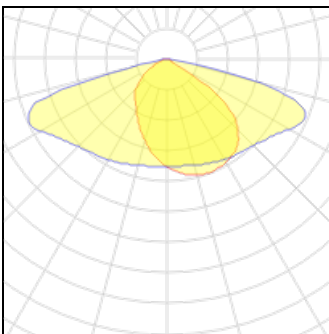

**1 x LED**

Nominal lamp power	11.5 W	LOR	100%
Lamp flux	1500 lm	Total flux	1500 lm
Luminous efficacy	130 lm/W	Total power	11.5 W
CCT	3000 K		
CRI	80		

**1 x LED**

Nominal lamp power	13 W	LOR	100%
Lamp flux	1750 lm	Total flux	1750 lm
Luminous efficacy	135 lm/W	Total power	13 W
CCT	3000 K		
CRI	80		

**1 x LED**

Nominal lamp power	14.5 W
Lamp flux	2000 lm
Luminous efficacy	138 lm/W
CCT	3000 K
CRI	80

LOR	100%
Total flux	2000 lm
Total power	14.5 W

**1 x LED**

Nominal lamp power	16 W
Lamp flux	2250 lm
Luminous efficacy	141 lm/W
CCT	3000 K
CRI	80

LOR	100%
Total flux	2250 lm
Total power	16 W

**1 x LED**

Nominal lamp power	32 W
Lamp flux	4250 lm
Luminous efficacy	133 lm/W
CCT	2700 K
CRI	80

LOR	100%
Total flux	4250 lm
Total power	32 W

**1 x LED**

Nominal lamp power	33.5 W
Lamp flux	5000 lm
Luminous efficacy	149 lm/W
CCT	3000 K
CRI	80

LOR	100%
Total flux	5000 lm
Total power	33.5 W

**1 x LED**

Nominal lamp power	30 W
Lamp flux	4000 lm
Luminous efficacy	133 lm/W
CCT	2700 K
CRI	80

LOR	100%
Total flux	4000 lm
Total power	30 W

**1 x LED**

Nominal lamp power	26.5 W
Lamp flux	3500 lm
Luminous efficacy	132 lm/W
CCT	2700 K
CRI	80