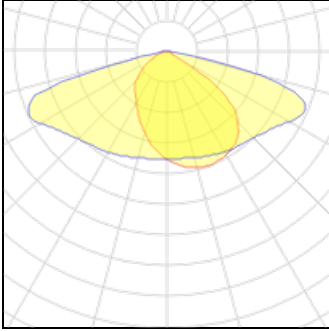

**1 x LED**

Nominal lamp power	35 W	LOR	100%
Lamp flux	5500 lm	Total flux	5500 lm
Luminous efficacy	157 lm/W	Total power	35 W
CCT	4000 K		
CRI	80		

**1 x LED**

Nominal lamp power	16.5 W	LOR	100%
Lamp flux	2500 lm	Total flux	2500 lm
Luminous efficacy	152 lm/W	Total power	16.5 W
CCT	4000 K		
CRI	80		

**1 x LED**

Nominal lamp power	18 W	LOR	100%
Lamp flux	2750 lm	Total flux	2750 lm
Luminous efficacy	153 lm/W	Total power	18 W
CCT	4000 K		
CRI	80		

**1 x LED**

Nominal lamp power	19.5 W	LOR	100%
Lamp flux	3000 lm	Total flux	3000 lm
Luminous efficacy	154 lm/W	Total power	19.5 W
CCT	4000 K		
CRI	80		

**1 x LED**

Nominal lamp power	21 W	LOR	100%
Lamp flux	3250 lm	Total flux	3250 lm
Luminous efficacy	155 lm/W	Total power	21 W
CCT	4000 K		
CRI	80		

**1 x LED**

Nominal lamp power	22.5 W	LOR	100%
Lamp flux	3500 lm	Total flux	3500 lm
Luminous efficacy	156 lm/W	Total power	22.5 W
CCT	4000 K		
CRI	80		

**1 x LED**

Nominal lamp power	24 W
Lamp flux	3750 lm
Luminous efficacy	156 lm/W
CCT	4000 K
CRI	80

LOR	100%
Total flux	3750 lm
Total power	24 W

**1 x LED**

Nominal lamp power	25.5 W
Lamp flux	4000 lm
Luminous efficacy	157 lm/W
CCT	4000 K
CRI	80