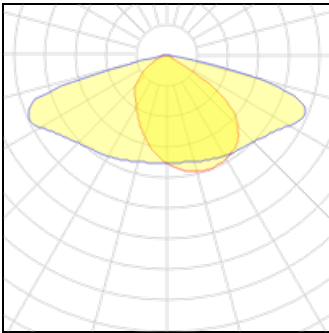

**1 x LED**

Nominal lamp power	55 W	LOR	100%
Lamp flux	8250 lm	Total flux	8250 lm
Luminous efficacy	150 lm/W	Total power	55 W
CCT	3000 K		
CRI	80		

**1 x LED**

Nominal lamp power	56.5 W	LOR	100%
Lamp flux	8500 lm	Total flux	8500 lm
Luminous efficacy	150 lm/W	Total power	56.5 W
CCT	3000 K		
CRI	80		

**1 x LED**

Nominal lamp power	11 W	LOR	100%
Lamp flux	1500 lm	Total flux	1500 lm
Luminous efficacy	136 lm/W	Total power	11 W
CCT	4000 K		
CRI	80		

<b>1 x LED</b>			
Nominal lamp power	38.5 W	LOR	100%
Lamp flux	5750 lm	Total flux	5750 lm
Luminous efficacy	149 lm/W	Total power	38.5 W
CCT	3000 K		
CRI	80		

<b>1 x LED</b>			
Nominal lamp power	45.5 W	LOR	100%
Lamp flux	6000 lm	Total flux	6000 lm
Luminous efficacy	132 lm/W	Total power	45.5 W
CCT	2700 K		
CRI	80		

<b>1 x LED</b>			
Nominal lamp power	24.5 W	LOR	100%
Lamp flux	3250 lm	Total flux	3250 lm
Luminous efficacy	133 lm/W	Total power	24.5 W
CCT	2700 K		
CRI	80		