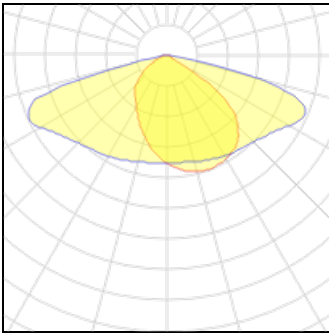

LOR	100%
Total flux	4750 lm
Total power	36 W

**1 x LED**

Nominal lamp power	37.5 W
Lamp flux	5000 lm
Luminous efficacy	133 lm/W
CCT	2700 K
CRI	80

LOR	100%
Total flux	5000 lm
Total power	37.5 W

**1 x LED**

Nominal lamp power	39.5 W
Lamp flux	5250 lm
Luminous efficacy	133 lm/W
CCT	2700 K
CRI	80

LOR	100%
Total flux	5250 lm
Total power	39.5 W

**1 x LED**

Nominal lamp power	20 W
Lamp flux	3000 lm
Luminous efficacy	150 lm/W
CCT	3000 K
CRI	80

LOR	100%
Total flux	3000 lm
Total power	20 W

**1 x LED**

Nominal lamp power	43.5 W
Lamp flux	5750 lm
Luminous efficacy	132 lm/W
CCT	2700 K
CRI	80

LOR	100%
Total flux	5750 lm
Total power	43.5 W

**1 x LED**

Nominal lamp power	21 W
Lamp flux	2750 lm
Luminous efficacy	131 lm/W
CCT	2700 K
CRI	80

LOR	100%
Total flux	2750 lm
Total power	21 W

**1 x LED**

Nominal lamp power	47.5 W
Lamp flux	6250 lm
Luminous efficacy	132 lm/W
CCT	2700 K
CRI	80