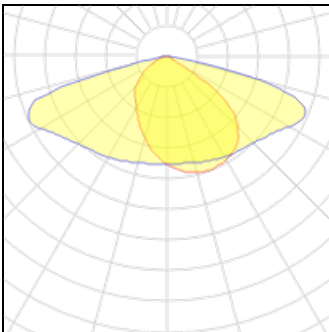

**1 x LED**

Nominal lamp power	46.5 W	LOR	100%
Lamp flux	7250 lm	Total flux	7250 lm
Luminous efficacy	156 lm/W	Total power	46.5 W
CCT	4000 K		
CRI	80		

**1 x LED**

Nominal lamp power	30 W	LOR	100%
Lamp flux	4500 lm	Total flux	4500 lm
Luminous efficacy	150 lm/W	Total power	30 W
CCT	3000 K		
CRI	80		

**1 x LED**

Nominal lamp power	45 W	LOR	100%
Lamp flux	7000 lm	Total flux	7000 lm
Luminous efficacy	156 lm/W	Total power	45 W
CCT	4000 K		
CRI	80		

**1 x LED**

Nominal lamp power	41.5 W	LOR	100%
Lamp flux	6500 lm	Total flux	6500 lm
Luminous efficacy	157 lm/W	Total power	41.5 W
CCT	4000 K		
CRI	80		

**1 x LED**

Nominal lamp power	35 W	LOR	100%
Lamp flux	5500 lm	Total flux	5500 lm
Luminous efficacy	157 lm/W	Total power	35 W
CCT	4000 K		
CRI	80		

**1 x LED**

Nominal lamp power	16.5 W	LOR	100%
Lamp flux	2500 lm	Total flux	2500 lm
Luminous efficacy	152 lm/W	Total power	16.5 W
CCT	4000 K		
CRI	80		

**1 x LED**

Nominal lamp power	18 W	LOR	100%
Lamp flux	2750 lm	Total flux	2750 lm
Luminous efficacy	153 lm/W	Total power	18 W
CCT	4000 K		
CRI	80		

**1 x LED**

Nominal lamp power	19.5 W	LOR	100%
Lamp flux	3000 lm	Total flux	3000 lm
Luminous efficacy	154 lm/W	Total power	19.5 W
CCT	4000 K		
CRI	80		