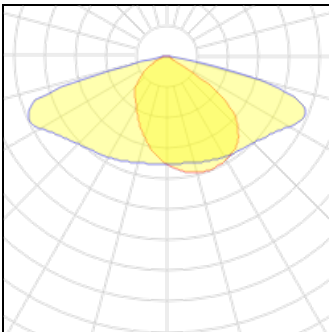

Nominal lamp power	55 W	LOR	100%
Lamp flux	7250 lm	Total flux	7250 lm
Luminous efficacy	132 lm/W	Total power	55 W
CCT	2700 K		
CRI	80		

**1 x LED**

Nominal lamp power	57 W	LOR	100%
Lamp flux	7500 lm	Total flux	7500 lm
Luminous efficacy	132 lm/W	Total power	57 W
CCT	2700 K		
CRI	80		

**1 x LED**

Nominal lamp power	11.5 W	LOR	100%
Lamp flux	1500 lm	Total flux	1500 lm
Luminous efficacy	130 lm/W	Total power	11.5 W
CCT	3000 K		
CRI	80		

**1 x LED**

Nominal lamp power	13 W	LOR	100%
Lamp flux	1750 lm	Total flux	1750 lm
Luminous efficacy	135 lm/W	Total power	13 W
CCT	3000 K		
CRI	80		

**1 x LED**

Nominal lamp power	14.5 W
Lamp flux	2000 lm
Luminous efficacy	138 lm/W
CCT	3000 K
CRI	80

LOR	100%
Total flux	2000 lm
Total power	14.5 W

**1 x LED**

Nominal lamp power	16 W
Lamp flux	2250 lm
Luminous efficacy	141 lm/W
CCT	3000 K
CRI	80

LOR	100%
Total flux	2250 lm
Total power	16 W

**1 x LED**

Nominal lamp power	32 W
Lamp flux	4250 lm
Luminous efficacy	133 lm/W
CCT	2700 K
CRI	80

LOR	100%
Total flux	4250 lm
Total power	32 W

**1 x LED**

Nominal lamp power	33.5 W
Lamp flux	5000 lm
Luminous efficacy	149 lm/W
CCT	3000 K
CRI	80