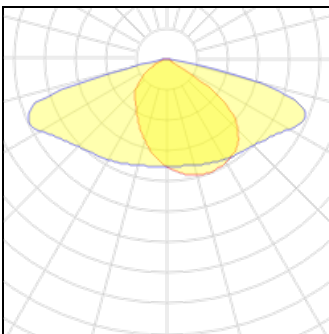

**1 x LED**

Nominal lamp power	48 W	LOR	100%
Lamp flux	7250 lm	Total flux	7250 lm
Luminous efficacy	151 lm/W	Total power	48 W
CCT	3000 K		
CRI	80		

**1 x LED**

Nominal lamp power	50 W	LOR	100%
Lamp flux	7500 lm	Total flux	7500 lm
Luminous efficacy	150 lm/W	Total power	50 W
CCT	3000 K		
CRI	80		

**1 x LED**

Nominal lamp power	51.5 W	LOR	100%
Lamp flux	7750 lm	Total flux	7750 lm
Luminous efficacy	150 lm/W	Total power	51.5 W
CCT	3000 K		
CRI	80		

**1 x LED**

Nominal lamp power	53 W	LOR	100%
Lamp flux	8000 lm	Total flux	8000 lm
Luminous efficacy	151 lm/W	Total power	53 W
CCT	3000 K		
CRI	80		

**1 x LED**

Nominal lamp power	55 W	LOR	100%
Lamp flux	8250 lm	Total flux	8250 lm
Luminous efficacy	150 lm/W	Total power	55 W
CCT	3000 K		
CRI	80		

**1 x LED**

Nominal lamp power	56.5 W	LOR	100%
Lamp flux	8500 lm	Total flux	8500 lm
Luminous efficacy	150 lm/W	Total power	56.5 W
CCT	3000 K		
CRI	80		