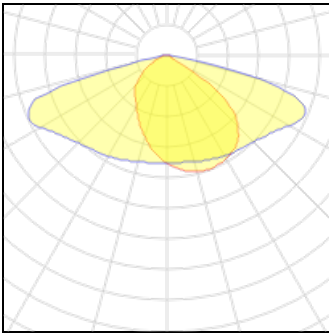

Nominal lamp power	21 W
Lamp flux	2750 lm
Luminous efficacy	131 lm/W
CCT	2700 K
CRI	80

LOR	100%
Total flux	2750 lm
Total power	21 W

**1 x LED**

Nominal lamp power	47.5 W
Lamp flux	6250 lm
Luminous efficacy	132 lm/W
CCT	2700 K
CRI	80

LOR	100%
Total flux	6250 lm
Total power	47.5 W

**1 x LED**

Nominal lamp power	49 W
Lamp flux	6500 lm
Luminous efficacy	133 lm/W
CCT	2700 K
CRI	80

LOR	100%
Total flux	6500 lm
Total power	49 W

**1 x LED**

Nominal lamp power	51 W
Lamp flux	6750 lm
Luminous efficacy	132 lm/W
CCT	2700 K
CRI	80

LOR	100%
Total flux	6750 lm
Total power	51 W

**1 x LED**

Nominal lamp power	53 W	LOR	100%
Lamp flux	7000 lm	Total flux	7000 lm
Luminous efficacy	132 lm/W	Total power	53 W
CCT	2700 K		
CRI	80		

**1 x LED**

Nominal lamp power	55 W	LOR	100%
Lamp flux	7250 lm	Total flux	7250 lm
Luminous efficacy	132 lm/W	Total power	55 W
CCT	2700 K		
CRI	80		

**1 x LED**

Nominal lamp power	57 W	LOR	100%
Lamp flux	7500 lm	Total flux	7500 lm
Luminous efficacy	132 lm/W	Total power	57 W
CCT	2700 K		
CRI	80		