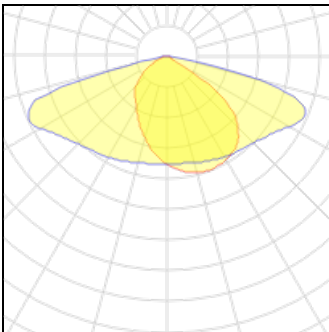

LOR	100%
Total flux	4000 lm
Total power	25.5 W

**1 x LED**

Nominal lamp power	27 W
Lamp flux	4250 lm
Luminous efficacy	157 lm/W
CCT	4000 K
CRI	80

LOR	100%
Total flux	4250 lm
Total power	27 W

**1 x LED**

Nominal lamp power	28.5 W
Lamp flux	4500 lm
Luminous efficacy	158 lm/W
CCT	4000 K
CRI	80

LOR	100%
Total flux	4500 lm
Total power	28.5 W

**1 x LED**

Nominal lamp power	30.5 W
Lamp flux	4750 lm
Luminous efficacy	156 lm/W
CCT	4000 K
CRI	80

LOR	100%
Total flux	4750 lm
Total power	30.5 W

**1 x LED**

Nominal lamp power	54 W	LOR	100%
Lamp flux	8500 lm	Total flux	8500 lm
Luminous efficacy	157 lm/W	Total power	54 W
CCT	4000 K		
CRI	80		

**1 x LED**

Nominal lamp power	33.5 W	LOR	100%
Lamp flux	5250 lm	Total flux	5250 lm
Luminous efficacy	157 lm/W	Total power	33.5 W
CCT	4000 K		
CRI	80		

**1 x LED**

Nominal lamp power	52.5 W	LOR	100%
Lamp flux	8250 lm	Total flux	8250 lm
Luminous efficacy	157 lm/W	Total power	52.5 W
CCT	4000 K		
CRI	80		

**1 x LED**

Nominal lamp power	37 W	LOR	100%
Lamp flux	5750 lm	Total flux	5750 lm
Luminous efficacy	155 lm/W	Total power	37 W
CCT	4000 K		
CRI	80		