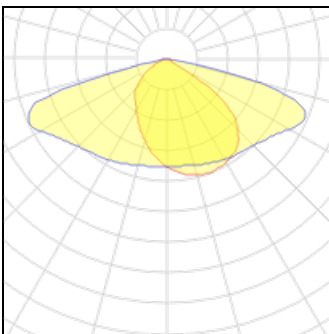

**1 x LED**

Nominal lamp power	12.5 W	LOR	100%
Lamp flux	1500 lm	Total flux	1500 lm
Luminous efficacy	120 lm/W	Total power	12.5 W
CCT	2700 K		
CRI	80		

**1 x LED**

Nominal lamp power	14 W	LOR	100%
Lamp flux	1750 lm	Total flux	1750 lm
Luminous efficacy	125 lm/W	Total power	14 W
CCT	2700 K		
CRI	80		

**1 x LED**

Nominal lamp power	15.5 W
Lamp flux	2000 lm
Luminous efficacy	129 lm/W
CCT	2700 K
CRI	80

LOR	100%
Total flux	2000 lm
Total power	15.5 W

**1 x LED**

Nominal lamp power	17.5 W
Lamp flux	2250 lm
Luminous efficacy	129 lm/W
CCT	2700 K
CRI	80

LOR	100%
Total flux	2250 lm
Total power	17.5 W

**1 x LED**

Nominal lamp power	22.5 W
Lamp flux	3000 lm
Luminous efficacy	133 lm/W
CCT	2700 K
CRI	80

LOR	100%
Total flux	3000 lm
Total power	22.5 W

**1 x LED**

Nominal lamp power	41.5 W
Lamp flux	6250 lm
Luminous efficacy	151 lm/W
CCT	3000 K
CRI	80

LOR	100%
Total flux	6250 lm
Total power	41.5 W

**1 x LED**

Nominal lamp power	19 W
Lamp flux	2500 lm
Luminous efficacy	132 lm/W
CCT	2700 K
CRI	80