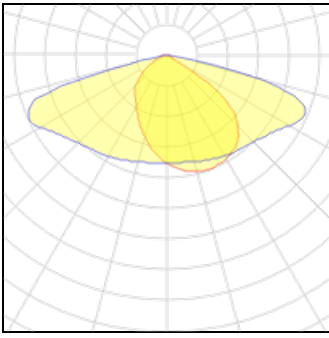

**1 x LED**

Nominal lamp power	24 W
Lamp flux	3750 lm
Luminous efficacy	156 lm/W
CCT	4000 K
CRI	80

LOR	100%
Total flux	3750 lm
Total power	24 W

**1 x LED**

Nominal lamp power	25.5 W
Lamp flux	4000 lm
Luminous efficacy	157 lm/W
CCT	4000 K
CRI	80

LOR	100%
Total flux	4000 lm
Total power	25.5 W

**1 x LED**

Nominal lamp power	27 W
Lamp flux	4250 lm
Luminous efficacy	157 lm/W
CCT	4000 K
CRI	80

LOR	100%
Total flux	4250 lm
Total power	27 W

**1 x LED**

Nominal lamp power	28.5 W
Lamp flux	4500 lm
Luminous efficacy	158 lm/W
CCT	4000 K
CRI	80

LOR	100%
Total flux	4500 lm
Total power	28.5 W

**1 x LED**

Nominal lamp power	30.5 W
Lamp flux	4750 lm
Luminous efficacy	156 lm/W
CCT	4000 K
CRI	80

LOR	100%
Total flux	4750 lm
Total power	30.5 W

**1 x LED**

Nominal lamp power	54 W	LOR	100%
Lamp flux	8500 lm	Total flux	8500 lm
Luminous efficacy	157 lm/W	Total power	54 W
CCT	4000 K		
CRI	80		

**1 x LED**

Nominal lamp power	33.5 W	LOR	100%
Lamp flux	5250 lm	Total flux	5250 lm
Luminous efficacy	157 lm/W	Total power	33.5 W
CCT	4000 K		
CRI	80		