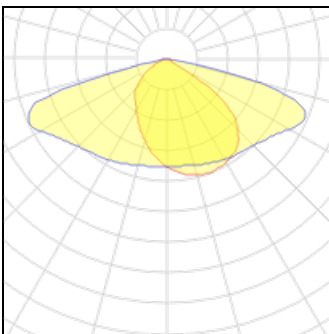

Nominal lamp power	39.5 W
Lamp flux	5250 lm
Luminous efficacy	133 lm/W
CCT	2700 K
CRI	80

LOR	100%
Total flux	5250 lm
Total power	39.5 W

**1 x LED**

Nominal lamp power	20 W
Lamp flux	3000 lm
Luminous efficacy	150 lm/W
CCT	3000 K
CRI	80

LOR	100%
Total flux	3000 lm
Total power	20 W

**1 x LED**

Nominal lamp power	43.5 W
Lamp flux	5750 lm
Luminous efficacy	132 lm/W
CCT	2700 K
CRI	80

LOR	100%
Total flux	5750 lm
Total power	43.5 W

**1 x LED**

Nominal lamp power	21 W
Lamp flux	2750 lm
Luminous efficacy	131 lm/W
CCT	2700 K
CRI	80

LOR	100%
Total flux	2750 lm
Total power	21 W

**1 x LED**

Nominal lamp power	47.5 W
Lamp flux	6250 lm
Luminous efficacy	132 lm/W
CCT	2700 K
CRI	80

LOR	100%
Total flux	6250 lm
Total power	47.5 W

**1 x LED**

Nominal lamp power	49 W
Lamp flux	6500 lm
Luminous efficacy	133 lm/W
CCT	2700 K
CRI	80

LOR	100%
Total flux	6500 lm
Total power	49 W

**1 x LED**

Nominal lamp power	51 W
Lamp flux	6750 lm
Luminous efficacy	132 lm/W
CCT	2700 K
CRI	80