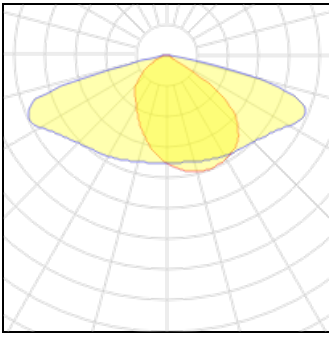

**1 x LED**

Nominal lamp power	26.5 W	LOR	100%
Lamp flux	4000 lm	Total flux	4000 lm
Luminous efficacy	151 lm/W	Total power	26.5 W
CCT	3000 K		
CRI	80		

**1 x LED**

Nominal lamp power	28.5 W	LOR	100%
Lamp flux	4250 lm	Total flux	4250 lm
Luminous efficacy	149 lm/W	Total power	28.5 W
CCT	3000 K		
CRI	80		

**1 x LED**

Nominal lamp power	46.5 W	LOR	100%
Lamp flux	7250 lm	Total flux	7250 lm
Luminous efficacy	156 lm/W	Total power	46.5 W
CCT	4000 K		
CRI	80		

**1 x LED**

Nominal lamp power	30 W	LOR	100%
Lamp flux	4500 lm	Total flux	4500 lm
Luminous efficacy	150 lm/W	Total power	30 W
CCT	3000 K		
CRI	80		

**1 x LED**

Nominal lamp power	45 W	LOR	100%
Lamp flux	7000 lm	Total flux	7000 lm
Luminous efficacy	156 lm/W	Total power	45 W
CCT	4000 K		
CRI	80		

**1 x LED**

Nominal lamp power	41.5 W	LOR	100%
Lamp flux	6500 lm	Total flux	6500 lm
Luminous efficacy	157 lm/W	Total power	41.5 W
CCT	4000 K		
CRI	80		

**1 x LED**

Nominal lamp power	35 W	LOR	100%
Lamp flux	5500 lm	Total flux	5500 lm
Luminous efficacy	157 lm/W	Total power	35 W
CCT	4000 K		
CRI	80		

**1 x LED**

Nominal lamp power	16.5 W	LOR	100%
Lamp flux	2500 lm	Total flux	2500 lm
Luminous efficacy	152 lm/W	Total power	16.5 W
CCT	4000 K		
CRI	80		