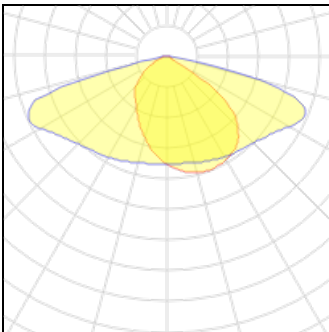

LOR	100%
Total flux	6250 lm
Total power	40 W

**1 x LED**

Nominal lamp power	43 W
Lamp flux	6750 lm
Luminous efficacy	157 lm/W
CCT	4000 K
CRI	80

LOR	100%
Total flux	6750 lm
Total power	43 W

**1 x LED**

Nominal lamp power	14 W
Lamp flux	2000 lm
Luminous efficacy	143 lm/W
CCT	4000 K
CRI	80

LOR	100%
Total flux	2000 lm
Total power	14 W

**1 x LED**

Nominal lamp power	32 W
Lamp flux	4750 lm
Luminous efficacy	148 lm/W
CCT	3000 K
CRI	80

LOR	100%
Total flux	4750 lm
Total power	32 W

**1 x LED**

Nominal lamp power	35 W
Lamp flux	5250 lm
Luminous efficacy	150 lm/W
CCT	3000 K
CRI	80

LOR	100%
Total flux	5250 lm
Total power	35 W

**1 x LED**

Nominal lamp power	34 W
Lamp flux	4500 lm
Luminous efficacy	132 lm/W
CCT	2700 K
CRI	80

LOR	100%
Total flux	4500 lm
Total power	34 W

**1 x LED**

Nominal lamp power	36 W
Lamp flux	4750 lm
Luminous efficacy	132 lm/W
CCT	2700 K
CRI	80

LOR	100%
Total flux	4750 lm
Total power	36 W

**1 x LED**

Nominal lamp power	37.5 W
Lamp flux	5000 lm
Luminous efficacy	133 lm/W
CCT	2700 K
CRI	80

LOR	100%
Total flux	5000 lm
Total power	37.5 W

**1 x LED**