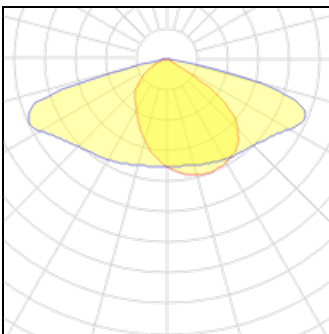

**1 x LED**

Nominal lamp power	45 W	LOR	100%
Lamp flux	7000 lm	Total flux	7000 lm
Luminous efficacy	156 lm/W	Total power	45 W
CCT	4000 K		
CRI	80		

**1 x LED**

Nominal lamp power	41.5 W	LOR	100%
Lamp flux	6500 lm	Total flux	6500 lm
Luminous efficacy	157 lm/W	Total power	41.5 W
CCT	4000 K		
CRI	80		

**1 x LED**

Nominal lamp power	35 W	LOR	100%
Lamp flux	5500 lm	Total flux	5500 lm
Luminous efficacy	157 lm/W	Total power	35 W
CCT	4000 K		
CRI	80		

**1 x LED**

Nominal lamp power	16.5 W	LOR	100%
Lamp flux	2500 lm	Total flux	2500 lm
Luminous efficacy	152 lm/W	Total power	16.5 W
CCT	4000 K		
CRI	80		

**1 x LED**

Nominal lamp power	18 W	LOR	100%
Lamp flux	2750 lm	Total flux	2750 lm
Luminous efficacy	153 lm/W	Total power	18 W
CCT	4000 K		
CRI	80		

**1 x LED**

Nominal lamp power	19.5 W	LOR	100%
Lamp flux	3000 lm	Total flux	3000 lm
Luminous efficacy	154 lm/W	Total power	19.5 W
CCT	4000 K		
CRI	80		

**1 x LED**

Nominal lamp power	21 W	LOR	100%
Lamp flux	3250 lm	Total flux	3250 lm
Luminous efficacy	155 lm/W	Total power	21 W
CCT	4000 K		
CRI	80		

**1 x LED**

Nominal lamp power	22.5 W	LOR	100%
Lamp flux	3500 lm	Total flux	3500 lm
Luminous efficacy	156 lm/W	Total power	22.5 W
CCT	4000 K		
CRI	80		