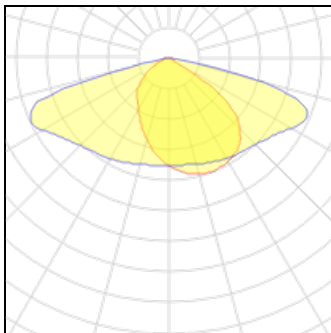

### 1 x LED

Nominal lamp power	41.5 W	LOR	100%
Lamp flux	5500 lm	Total flux	5500 lm
Luminous efficacy	133 lm/W	Total power	41.5 W
CCT	2700 K		
CRI	80		