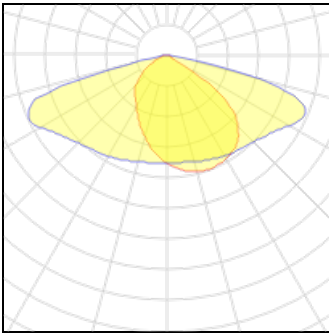

**1 x LED**

Nominal lamp power	18 W	LOR	100%
Lamp flux	2750 lm	Total flux	2750 lm
Luminous efficacy	153 lm/W	Total power	18 W
CCT	4000 K		
CRI	80		

**1 x LED**

Nominal lamp power	19.5 W	LOR	100%
Lamp flux	3000 lm	Total flux	3000 lm
Luminous efficacy	154 lm/W	Total power	19.5 W
CCT	4000 K		
CRI	80		

**1 x LED**

Nominal lamp power	21 W	LOR	100%
Lamp flux	3250 lm	Total flux	3250 lm
Luminous efficacy	155 lm/W	Total power	21 W
CCT	4000 K		
CRI	80		

**1 x LED**

Nominal lamp power	22.5 W	LOR	100%
Lamp flux	3500 lm	Total flux	3500 lm
Luminous efficacy	156 lm/W	Total power	22.5 W
CCT	4000 K		
CRI	80		

**1 x LED**

Nominal lamp power	24 W
Lamp flux	3750 lm
Luminous efficacy	156 lm/W
CCT	4000 K
CRI	80

LOR	100%
Total flux	3750 lm
Total power	24 W

**1 x LED**

Nominal lamp power	25.5 W
Lamp flux	4000 lm
Luminous efficacy	157 lm/W
CCT	4000 K
CRI	80

LOR	100%
Total flux	4000 lm
Total power	25.5 W

**1 x LED**

Nominal lamp power	27 W
Lamp flux	4250 lm
Luminous efficacy	157 lm/W
CCT	4000 K
CRI	80

LOR	100%
Total flux	4250 lm
Total power	27 W

**1 x LED**

Nominal lamp power	28.5 W
Lamp flux	4500 lm
Luminous efficacy	158 lm/W
CCT	4000 K
CRI	80