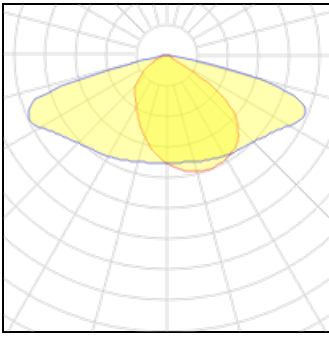

**1 x LED**

Nominal lamp power	38.5 W	LOR	100%
Lamp flux	6000 lm	Total flux	6000 lm
Luminous efficacy	156 lm/W	Total power	38.5 W
CCT	4000 K		
CRI	80		

**1 x LED**

Nominal lamp power	40 W
Lamp flux	6250 lm
Luminous efficacy	156 lm/W
CCT	4000 K
CRI	80

LOR	100%
Total flux	6250 lm
Total power	40 W

**1 x LED**

Nominal lamp power	43 W
Lamp flux	6750 lm
Luminous efficacy	157 lm/W
CCT	4000 K
CRI	80

LOR	100%
Total flux	6750 lm
Total power	43 W

**1 x LED**

Nominal lamp power	14 W
Lamp flux	2000 lm
Luminous efficacy	143 lm/W
CCT	4000 K
CRI	80

LOR	100%
Total flux	2000 lm
Total power	14 W

**1 x LED**

Nominal lamp power	32 W
Lamp flux	4750 lm
Luminous efficacy	148 lm/W
CCT	3000 K
CRI	80

LOR	100%
Total flux	4750 lm
Total power	32 W

**1 x LED**

Nominal lamp power	35 W
Lamp flux	5250 lm
Luminous efficacy	150 lm/W
CCT	3000 K
CRI	80

LOR	100%
Total flux	5250 lm
Total power	35 W

**1 x LED**

Nominal lamp power	34 W
Lamp flux	4500 lm
Luminous efficacy	132 lm/W
CCT	2700 K
CRI	80

LOR	100%
Total flux	4500 lm
Total power	34 W

**1 x LED**

Nominal lamp power	36 W
Lamp flux	4750 lm
Luminous efficacy	132 lm/W
CCT	2700 K
CRI	80