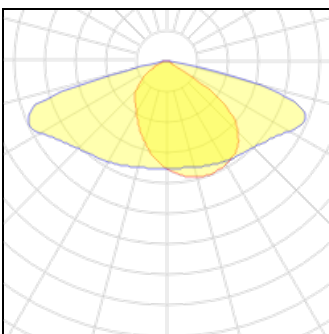

### 1 x LED

Nominal lamp power	49.5 W	LOR	100%
Lamp flux	7750 lm	Total flux	7750 lm
Luminous efficacy	157 lm/W	Total power	49.5 W
CCT	4000 K		
CRI	80		

**1 x LED**

Nominal lamp power	32 W	LOR	100%
Lamp flux	5000 lm	Total flux	5000 lm
Luminous efficacy	156 lm/W	Total power	32 W
CCT	4000 K		
CRI	80		

**1 x LED**

Nominal lamp power	12.5 W	LOR	100%
Lamp flux	1750 lm	Total flux	1750 lm
Luminous efficacy	140 lm/W	Total power	12.5 W
CCT	4000 K		
CRI	80		

**1 x LED**

Nominal lamp power	15.5 W	LOR	100%
Lamp flux	2250 lm	Total flux	2250 lm
Luminous efficacy	145 lm/W	Total power	15.5 W
CCT	4000 K		
CRI	80		

**1 x LED**

Nominal lamp power	12.5 W	LOR	100%
Lamp flux	1500 lm	Total flux	1500 lm
Luminous efficacy	120 lm/W	Total power	12.5 W
CCT	2700 K		
CRI	80		

**1 x LED**

Nominal lamp power	14 W	LOR	100%
Lamp flux	1750 lm	Total flux	1750 lm
Luminous efficacy	125 lm/W	Total power	14 W
CCT	2700 K		
CRI	80		

**1 x LED**

Nominal lamp power	15.5 W
Lamp flux	2000 lm
Luminous efficacy	129 lm/W
CCT	2700 K
CRI	80

LOR	100%
Total flux	2000 lm
Total power	15.5 W

**1 x LED**

Nominal lamp power	17.5 W
Lamp flux	2250 lm
Luminous efficacy	129 lm/W
CCT	2700 K
CRI	80