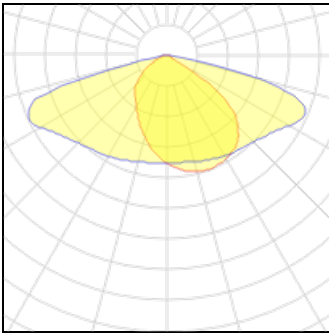

**1 x LED**

Nominal lamp power	12.5 W	LOR	100%
Lamp flux	1750 lm	Total flux	1750 lm
Luminous efficacy	140 lm/W	Total power	12.5 W
CCT	4000 K		
CRI	80		

**1 x LED**

Nominal lamp power	15.5 W	LOR	100%
Lamp flux	2250 lm	Total flux	2250 lm
Luminous efficacy	145 lm/W	Total power	15.5 W
CCT	4000 K		
CRI	80		

**1 x LED**

Nominal lamp power	12.5 W	LOR	100%
Lamp flux	1500 lm	Total flux	1500 lm
Luminous efficacy	120 lm/W	Total power	12.5 W
CCT	2700 K		
CRI	80		

**1 x LED**

Nominal lamp power	14 W	LOR	100%
Lamp flux	1750 lm	Total flux	1750 lm
Luminous efficacy	125 lm/W	Total power	14 W
CCT	2700 K		
CRI	80		

**1 x LED**

Nominal lamp power	15.5 W
Lamp flux	2000 lm
Luminous efficacy	129 lm/W
CCT	2700 K
CRI	80

LOR	100%
Total flux	2000 lm
Total power	15.5 W

**1 x LED**

Nominal lamp power	17.5 W
Lamp flux	2250 lm
Luminous efficacy	129 lm/W
CCT	2700 K
CRI	80

LOR	100%
Total flux	2250 lm
Total power	17.5 W

**1 x LED**

Nominal lamp power	22.5 W
Lamp flux	3000 lm
Luminous efficacy	133 lm/W
CCT	2700 K
CRI	80

LOR	100%
Total flux	3000 lm
Total power	22.5 W

**1 x LED**