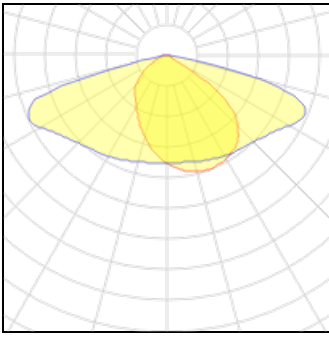

LOR	100%
Total flux	6250 lm
Total power	47.5 W

**1 x LED**

Nominal lamp power	49 W
Lamp flux	6500 lm
Luminous efficacy	133 lm/W
CCT	2700 K
CRI	80

LOR	100%
Total flux	6500 lm
Total power	49 W

**1 x LED**

Nominal lamp power	51 W
Lamp flux	6750 lm
Luminous efficacy	132 lm/W
CCT	2700 K
CRI	80

LOR	100%
Total flux	6750 lm
Total power	51 W

**1 x LED**

Nominal lamp power	53 W	LOR	100%
Lamp flux	7000 lm	Total flux	7000 lm
Luminous efficacy	132 lm/W	Total power	53 W
CCT	2700 K		
CRI	80		

**1 x LED**

Nominal lamp power	55 W	LOR	100%
Lamp flux	7250 lm	Total flux	7250 lm
Luminous efficacy	132 lm/W	Total power	55 W
CCT	2700 K		
CRI	80		

**1 x LED**

Nominal lamp power	57 W	LOR	100%
Lamp flux	7500 lm	Total flux	7500 lm
Luminous efficacy	132 lm/W	Total power	57 W
CCT	2700 K		
CRI	80		

**1 x LED**

Nominal lamp power	11.5 W	LOR	100%
Lamp flux	1500 lm	Total flux	1500 lm
Luminous efficacy	130 lm/W	Total power	11.5 W
CCT	3000 K		
CRI	80		

**1 x LED**

Nominal lamp power	13 W	LOR	100%
Lamp flux	1750 lm	Total flux	1750 lm
Luminous efficacy	135 lm/W	Total power	13 W
CCT	3000 K		
CRI	80		