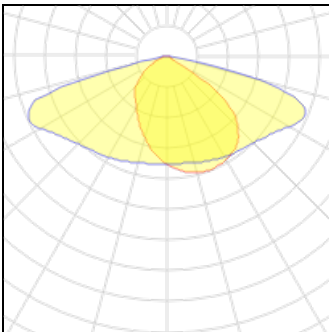

**1 x LED**

Nominal lamp power	52.5 W	LOR	100%
Lamp flux	8250 lm	Total flux	8250 lm
Luminous efficacy	157 lm/W	Total power	52.5 W
CCT	4000 K		
CRI	80		

**1 x LED**

Nominal lamp power	37 W	LOR	100%
Lamp flux	5750 lm	Total flux	5750 lm
Luminous efficacy	155 lm/W	Total power	37 W
CCT	4000 K		
CRI	80		

**1 x LED**

Nominal lamp power	38.5 W	LOR	100%
Lamp flux	6000 lm	Total flux	6000 lm
Luminous efficacy	156 lm/W	Total power	38.5 W
CCT	4000 K		
CRI	80		

**1 x LED**

Nominal lamp power	40 W
Lamp flux	6250 lm
Luminous efficacy	156 lm/W
CCT	4000 K
CRI	80

LOR	100%
Total flux	6250 lm
Total power	40 W

**1 x LED**

Nominal lamp power	43 W
Lamp flux	6750 lm
Luminous efficacy	157 lm/W
CCT	4000 K
CRI	80

LOR	100%
Total flux	6750 lm
Total power	43 W

**1 x LED**

Nominal lamp power	14 W
Lamp flux	2000 lm
Luminous efficacy	143 lm/W
CCT	4000 K
CRI	80

LOR	100%
Total flux	2000 lm
Total power	14 W

**1 x LED**

Nominal lamp power	32 W
Lamp flux	4750 lm
Luminous efficacy	148 lm/W
CCT	3000 K
CRI	80

LOR	100%
Total flux	4750 lm
Total power	32 W

**1 x LED**

Nominal lamp power	35 W
Lamp flux	5250 lm
Luminous efficacy	150 lm/W
CCT	3000 K
CRI	80