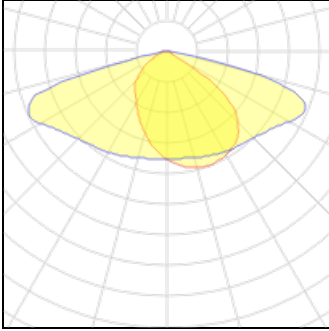

**1 x LED**

Nominal lamp power	26.5 W	LOR	100%
Lamp flux	4000 lm	Total flux	4000 lm
Luminous efficacy	151 lm/W	Total power	26.5 W
CCT	3000 K		
CRI	80		

**1 x LED**

Nominal lamp power	28.5 W	LOR	100%
Lamp flux	4250 lm	Total flux	4250 lm
Luminous efficacy	149 lm/W	Total power	28.5 W
CCT	3000 K		
CRI	80		

**1 x LED**

Nominal lamp power	46.5 W	LOR	100%
Lamp flux	7250 lm	Total flux	7250 lm
Luminous efficacy	156 lm/W	Total power	46.5 W
CCT	4000 K		
CRI	80		

**1 x LED**

Nominal lamp power	30 W	LOR	100%
Lamp flux	4500 lm	Total flux	4500 lm
Luminous efficacy	150 lm/W	Total power	30 W
CCT	3000 K		
CRI	80		

**1 x LED**

Nominal lamp power	45 W	LOR	100%
Lamp flux	7000 lm	Total flux	7000 lm
Luminous efficacy	156 lm/W	Total power	45 W
CCT	4000 K		
CRI	80		

**1 x LED**

Nominal lamp power	41.5 W	LOR	100%
Lamp flux	6500 lm	Total flux	6500 lm
Luminous efficacy	157 lm/W	Total power	41.5 W
CCT	4000 K		
CRI	80		

**1 x LED**

Nominal lamp power	35 W	LOR	100%
Lamp flux	5500 lm	Total flux	5500 lm
Luminous efficacy	157 lm/W	Total power	35 W
CCT	4000 K		
CRI	80		

**1 x LED**

Nominal lamp power	16.5 W	LOR	100%
Lamp flux	2500 lm	Total flux	2500 lm
Luminous efficacy	152 lm/W	Total power	16.5 W
CCT	4000 K		
CRI	80		