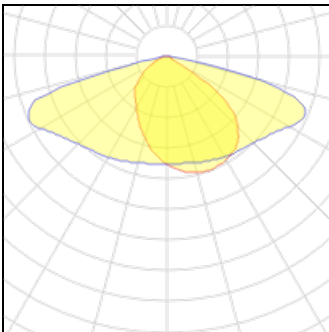

**1 x LED**

Nominal lamp power	12.5 W	LOR	100%
Lamp flux	1750 lm	Total flux	1750 lm
Luminous efficacy	140 lm/W	Total power	12.5 W
CCT	4000 K		
CRI	80		

**1 x LED**

Nominal lamp power	15.5 W	LOR	100%
Lamp flux	2250 lm	Total flux	2250 lm
Luminous efficacy	145 lm/W	Total power	15.5 W
CCT	4000 K		
CRI	80		

**1 x LED**

Nominal lamp power	12.5 W	LOR	100%
Lamp flux	1500 lm	Total flux	1500 lm
Luminous efficacy	120 lm/W	Total power	12.5 W
CCT	2700 K		
CRI	80		

**1 x LED**

Nominal lamp power	14 W	LOR	100%
Lamp flux	1750 lm	Total flux	1750 lm
Luminous efficacy	125 lm/W	Total power	14 W
CCT	2700 K		
CRI	80		

**1 x LED**

Nominal lamp power	15.5 W
Lamp flux	2000 lm
Luminous efficacy	129 lm/W
CCT	2700 K
CRI	80

LOR	100%
Total flux	2000 lm
Total power	15.5 W

**1 x LED**

Nominal lamp power	17.5 W
Lamp flux	2250 lm
Luminous efficacy	129 lm/W
CCT	2700 K
CRI	80

LOR	100%
Total flux	2250 lm
Total power	17.5 W

**1 x LED**

Nominal lamp power	22.5 W
Lamp flux	3000 lm
Luminous efficacy	133 lm/W
CCT	2700 K
CRI	80

LOR	100%
Total flux	3000 lm
Total power	22.5 W

**1 x LED**