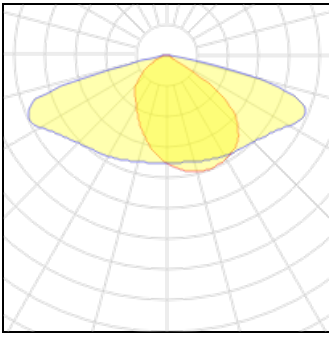

**1 x LED**

Nominal lamp power	11.5 W	LOR	100%
Lamp flux	1500 lm	Total flux	1500 lm
Luminous efficacy	130 lm/W	Total power	11.5 W
CCT	3000 K		
CRI	80		

**1 x LED**

Nominal lamp power	13 W	LOR	100%
Lamp flux	1750 lm	Total flux	1750 lm
Luminous efficacy	135 lm/W	Total power	13 W
CCT	3000 K		
CRI	80		

**1 x LED**

Nominal lamp power	14.5 W
Lamp flux	2000 lm
Luminous efficacy	138 lm/W
CCT	3000 K
CRI	80

LOR	100%
Total flux	2000 lm
Total power	14.5 W

**1 x LED**

Nominal lamp power	16 W
Lamp flux	2250 lm
Luminous efficacy	141 lm/W
CCT	3000 K
CRI	80

LOR	100%
Total flux	2250 lm
Total power	16 W

**1 x LED**

Nominal lamp power	32 W
Lamp flux	4250 lm
Luminous efficacy	133 lm/W
CCT	2700 K
CRI	80

LOR	100%
Total flux	4250 lm
Total power	32 W

**1 x LED**

Nominal lamp power	33.5 W
Lamp flux	5000 lm
Luminous efficacy	149 lm/W
CCT	3000 K
CRI	80

LOR	100%
Total flux	5000 lm
Total power	33.5 W

**1 x LED**

Nominal lamp power	30 W
Lamp flux	4000 lm
Luminous efficacy	133 lm/W
CCT	2700 K
CRI	80

LOR	100%
Total flux	4000 lm
Total power	30 W

**1 x LED**

Nominal lamp power	26.5 W
Lamp flux	3500 lm
Luminous efficacy	132 lm/W
CCT	2700 K
CRI	80