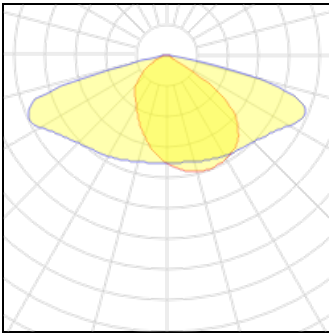

**1 x LED**

Nominal lamp power	45 W	LOR	100%
Lamp flux	6750 lm	Total flux	6750 lm
Luminous efficacy	150 lm/W	Total power	45 W
CCT	3000 K		
CRI	80		

**1 x LED**

Nominal lamp power	46.5 W	LOR	100%
Lamp flux	7000 lm	Total flux	7000 lm
Luminous efficacy	151 lm/W	Total power	46.5 W
CCT	3000 K		
CRI	80		

**1 x LED**

Nominal lamp power	48 W	LOR	100%
Lamp flux	7250 lm	Total flux	7250 lm
Luminous efficacy	151 lm/W	Total power	48 W
CCT	3000 K		
CRI	80		

**1 x LED**

Nominal lamp power	50 W	LOR	100%
Lamp flux	7500 lm	Total flux	7500 lm
Luminous efficacy	150 lm/W	Total power	50 W
CCT	3000 K		
CRI	80		

**1 x LED**

Nominal lamp power	51.5 W	LOR	100%
Lamp flux	7750 lm	Total flux	7750 lm
Luminous efficacy	150 lm/W	Total power	51.5 W
CCT	3000 K		
CRI	80		

**1 x LED**

Nominal lamp power	53 W	LOR	100%
Lamp flux	8000 lm	Total flux	8000 lm
Luminous efficacy	151 lm/W	Total power	53 W
CCT	3000 K		
CRI	80		