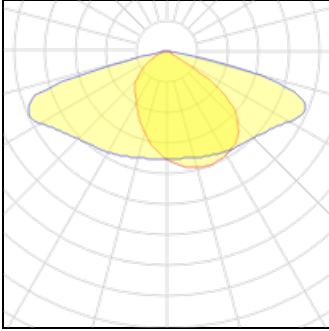

### 1 x LED

Nominal lamp power	49.5 W	LOR	100%
Lamp flux	7750 lm	Total flux	7750 lm
Luminous efficacy	157 lm/W	Total power	49.5 W
CCT	4000 K		
CRI	80		

**1 x LED**

Nominal lamp power	32 W	LOR	100%
Lamp flux	5000 lm	Total flux	5000 lm
Luminous efficacy	156 lm/W	Total power	32 W
CCT	4000 K		
CRI	80		

**1 x LED**

Nominal lamp power	12.5 W	LOR	100%
Lamp flux	1750 lm	Total flux	1750 lm
Luminous efficacy	140 lm/W	Total power	12.5 W
CCT	4000 K		
CRI	80		

**1 x LED**

Nominal lamp power	15.5 W	LOR	100%
Lamp flux	2250 lm	Total flux	2250 lm
Luminous efficacy	145 lm/W	Total power	15.5 W
CCT	4000 K		
CRI	80		

**1 x LED**

Nominal lamp power	12.5 W	LOR	100%
Lamp flux	1500 lm	Total flux	1500 lm
Luminous efficacy	120 lm/W	Total power	12.5 W
CCT	2700 K		
CRI	80		

**1 x LED**

Nominal lamp power	14 W	LOR	100%
Lamp flux	1750 lm	Total flux	1750 lm
Luminous efficacy	125 lm/W	Total power	14 W
CCT	2700 K		
CRI	80		

**1 x LED**

Nominal lamp power	15.5 W
Lamp flux	2000 lm
Luminous efficacy	129 lm/W
CCT	2700 K
CRI	80

LOR	100%
Total flux	2000 lm
Total power	15.5 W

**1 x LED**

Nominal lamp power	17.5 W
Lamp flux	2250 lm
Luminous efficacy	129 lm/W
CCT	2700 K
CRI	80