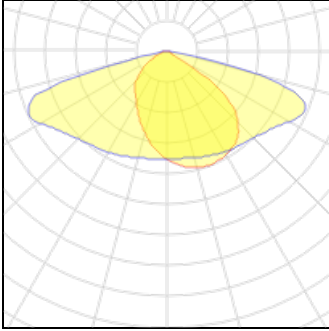

Nominal lamp power	54 W	LOR	100%
Lamp flux	8500 lm	Total flux	8500 lm
Luminous efficacy	157 lm/W	Total power	54 W
CCT	4000 K		
CRI	80		

**1 x LED**

Nominal lamp power	33.5 W	LOR	100%
Lamp flux	5250 lm	Total flux	5250 lm
Luminous efficacy	157 lm/W	Total power	33.5 W
CCT	4000 K		
CRI	80		

**1 x LED**

Nominal lamp power	52.5 W	LOR	100%
Lamp flux	8250 lm	Total flux	8250 lm
Luminous efficacy	157 lm/W	Total power	52.5 W
CCT	4000 K		
CRI	80		

**1 x LED**

Nominal lamp power	37 W	LOR	100%
Lamp flux	5750 lm	Total flux	5750 lm
Luminous efficacy	155 lm/W	Total power	37 W
CCT	4000 K		
CRI	80		

**1 x LED**

Nominal lamp power	38.5 W	LOR	100%
Lamp flux	6000 lm	Total flux	6000 lm
Luminous efficacy	156 lm/W	Total power	38.5 W
CCT	4000 K		
CRI	80		

**1 x LED**

Nominal lamp power	40 W
Lamp flux	6250 lm
Luminous efficacy	156 lm/W
CCT	4000 K
CRI	80

LOR	100%
Total flux	6250 lm
Total power	40 W

**1 x LED**

Nominal lamp power	43 W
Lamp flux	6750 lm
Luminous efficacy	157 lm/W
CCT	4000 K
CRI	80

LOR	100%
Total flux	6750 lm
Total power	43 W

**1 x LED**

Nominal lamp power	14 W
Lamp flux	2000 lm
Luminous efficacy	143 lm/W
CCT	4000 K
CRI	80