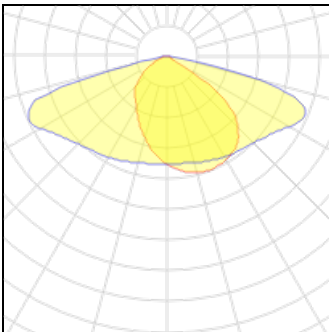

Nominal lamp power	41.5 W
Lamp flux	6250 lm
Luminous efficacy	151 lm/W
CCT	3000 K
CRI	80

LOR	100%
Total flux	6250 lm
Total power	41.5 W

**1 x LED**

Nominal lamp power	19 W
Lamp flux	2500 lm
Luminous efficacy	132 lm/W
CCT	2700 K
CRI	80

LOR	100%
Total flux	2500 lm
Total power	19 W

**1 x LED**

Nominal lamp power	22 W	LOR	100%
Lamp flux	3250 lm	Total flux	3250 lm
Luminous efficacy	148 lm/W	Total power	22 W
CCT	3000 K		
CRI	80		

**1 x LED**

Nominal lamp power	23.5 W	LOR	100%
Lamp flux	3500 lm	Total flux	3500 lm
Luminous efficacy	149 lm/W	Total power	23.5 W
CCT	3000 K		
CRI	80		

**1 x LED**

Nominal lamp power	25 W	LOR	100%
Lamp flux	3750 lm	Total flux	3750 lm
Luminous efficacy	150 lm/W	Total power	25 W
CCT	3000 K		
CRI	80		

**1 x LED**

Nominal lamp power	26.5 W	LOR	100%
Lamp flux	4000 lm	Total flux	4000 lm
Luminous efficacy	151 lm/W	Total power	26.5 W
CCT	3000 K		
CRI	80		

**1 x LED**

Nominal lamp power	28.5 W	LOR	100%
Lamp flux	4250 lm	Total flux	4250 lm
Luminous efficacy	149 lm/W	Total power	28.5 W
CCT	3000 K		
CRI	80		