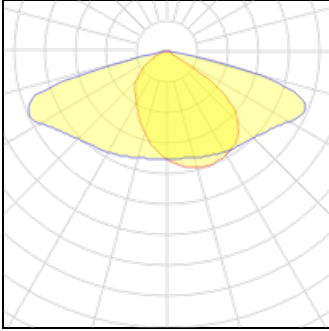

### 1 x LED

Nominal lamp power	41.5 W	LOR	100%
Lamp flux	5500 lm	Total flux	5500 lm
Luminous efficacy	133 lm/W	Total power	41.5 W
CCT	2700 K		
CRI	80		

### 1 x LED

Nominal lamp power	48 W	LOR	100%
Lamp flux	7500 lm	Total flux	7500 lm
Luminous efficacy	156 lm/W	Total power	48 W
CCT	4000 K		
CRI	80		

### 1 x LED

Nominal lamp power	49.5 W	LOR	100%
Lamp flux	7750 lm	Total flux	7750 lm
Luminous efficacy	157 lm/W	Total power	49.5 W
CCT	4000 K		
CRI	80		

**1 x LED**

Nominal lamp power	32 W	LOR	100%
Lamp flux	5000 lm	Total flux	5000 lm
Luminous efficacy	156 lm/W	Total power	32 W
CCT	4000 K		
CRI	80		

**1 x LED**

Nominal lamp power	12.5 W	LOR	100%
Lamp flux	1750 lm	Total flux	1750 lm
Luminous efficacy	140 lm/W	Total power	12.5 W
CCT	4000 K		
CRI	80		

**1 x LED**

Nominal lamp power	15.5 W	LOR	100%
Lamp flux	2250 lm	Total flux	2250 lm
Luminous efficacy	145 lm/W	Total power	15.5 W
CCT	4000 K		
CRI	80		