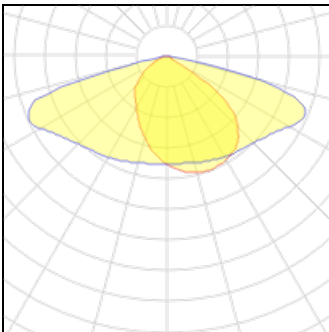

Nominal lamp power	39.5 W
Lamp flux	5250 lm
Luminous efficacy	133 lm/W
CCT	2700 K
CRI	80

LOR	100%
Total flux	5250 lm
Total power	39.5 W

**1 x LED**

Nominal lamp power	20 W
Lamp flux	3000 lm
Luminous efficacy	150 lm/W
CCT	3000 K
CRI	80

LOR	100%
Total flux	3000 lm
Total power	20 W

**1 x LED**

Nominal lamp power	43.5 W
Lamp flux	5750 lm
Luminous efficacy	132 lm/W
CCT	2700 K
CRI	80

LOR	100%
Total flux	5750 lm
Total power	43.5 W

**1 x LED**

Nominal lamp power	21 W
Lamp flux	2750 lm
Luminous efficacy	131 lm/W
CCT	2700 K
CRI	80

LOR	100%
Total flux	2750 lm
Total power	21 W

**1 x LED**

Nominal lamp power	47.5 W
Lamp flux	6250 lm
Luminous efficacy	132 lm/W
CCT	2700 K
CRI	80

LOR	100%
Total flux	6250 lm
Total power	47.5 W

**1 x LED**

Nominal lamp power	49 W
Lamp flux	6500 lm
Luminous efficacy	133 lm/W
CCT	2700 K
CRI	80

LOR	100%
Total flux	6500 lm
Total power	49 W

**1 x LED**

Nominal lamp power	51 W
Lamp flux	6750 lm
Luminous efficacy	132 lm/W
CCT	2700 K
CRI	80