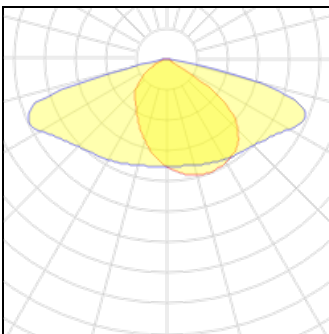

LOR	100%
Total flux	5000 lm
Total power	33.5 W

**1 x LED**

Nominal lamp power	30 W
Lamp flux	4000 lm
Luminous efficacy	133 lm/W
CCT	2700 K
CRI	80

LOR	100%
Total flux	4000 lm
Total power	30 W

**1 x LED**

Nominal lamp power	26.5 W
Lamp flux	3500 lm
Luminous efficacy	132 lm/W
CCT	2700 K
CRI	80

LOR	100%
Total flux	3500 lm
Total power	26.5 W

**1 x LED**

Nominal lamp power	36.5 W
Lamp flux	5500 lm
Luminous efficacy	151 lm/W
CCT	3000 K
CRI	80

LOR	100%
Total flux	5500 lm
Total power	36.5 W

**1 x LED**

Nominal lamp power	18.5 W
Lamp flux	2750 lm
Luminous efficacy	149 lm/W
CCT	3000 K
CRI	80

LOR	100%
Total flux	2750 lm
Total power	18.5 W

**1 x LED**

Nominal lamp power	40 W
Lamp flux	6000 lm
Luminous efficacy	150 lm/W
CCT	3000 K
CRI	80

LOR	100%
Total flux	6000 lm
Total power	40 W

**1 x LED**

Nominal lamp power	17 W
Lamp flux	2500 lm
Luminous efficacy	147 lm/W
CCT	3000 K
CRI	80

LOR	100%
Total flux	2500 lm
Total power	17 W

**1 x LED**

Nominal lamp power	43 W	LOR	100%
Lamp flux	6500 lm	Total flux	6500 lm
Luminous efficacy	151 lm/W	Total power	43 W
CCT	3000 K		
CRI	80		