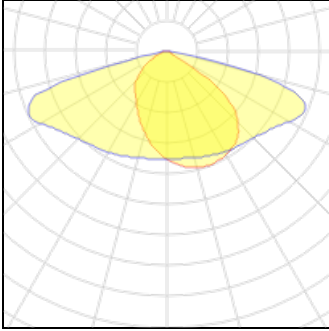

LOR	100%
Total flux	3000 lm
Total power	20 W

**1 x LED**

Nominal lamp power	43.5 W
Lamp flux	5750 lm
Luminous efficacy	132 lm/W
CCT	2700 K
CRI	80

LOR	100%
Total flux	5750 lm
Total power	43.5 W

**1 x LED**

Nominal lamp power	21 W
Lamp flux	2750 lm
Luminous efficacy	131 lm/W
CCT	2700 K
CRI	80

LOR	100%
Total flux	2750 lm
Total power	21 W

**1 x LED**

Nominal lamp power	47.5 W
Lamp flux	6250 lm
Luminous efficacy	132 lm/W
CCT	2700 K
CRI	80

LOR	100%
Total flux	6250 lm
Total power	47.5 W

**1 x LED**

Nominal lamp power	49 W
Lamp flux	6500 lm
Luminous efficacy	133 lm/W
CCT	2700 K
CRI	80

LOR	100%
Total flux	6500 lm
Total power	49 W

**1 x LED**

Nominal lamp power	51 W
Lamp flux	6750 lm
Luminous efficacy	132 lm/W
CCT	2700 K
CRI	80

LOR	100%
Total flux	6750 lm
Total power	51 W

**1 x LED**

Nominal lamp power	53 W	LOR	100%
Lamp flux	7000 lm	Total flux	7000 lm
Luminous efficacy	132 lm/W	Total power	53 W
CCT	2700 K		
CRI	80		

**1 x LED**