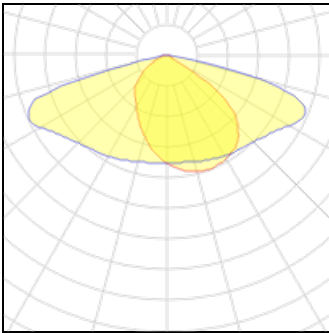

Nominal lamp power	55 W	LOR	100%
Lamp flux	7250 lm	Total flux	7250 lm
Luminous efficacy	132 lm/W	Total power	55 W
CCT	2700 K		
CRI	80		

**1 x LED**

Nominal lamp power	57 W	LOR	100%
Lamp flux	7500 lm	Total flux	7500 lm
Luminous efficacy	132 lm/W	Total power	57 W
CCT	2700 K		
CRI	80		

**1 x LED**

Nominal lamp power	11.5 W	LOR	100%
Lamp flux	1500 lm	Total flux	1500 lm
Luminous efficacy	130 lm/W	Total power	11.5 W
CCT	3000 K		
CRI	80		

**1 x LED**

Nominal lamp power	13 W	LOR	100%
Lamp flux	1750 lm	Total flux	1750 lm
Luminous efficacy	135 lm/W	Total power	13 W
CCT	3000 K		
CRI	80		

**1 x LED**

Nominal lamp power	14.5 W
Lamp flux	2000 lm
Luminous efficacy	138 lm/W
CCT	3000 K
CRI	80

LOR	100%
Total flux	2000 lm
Total power	14.5 W

**1 x LED**

Nominal lamp power	16 W
Lamp flux	2250 lm
Luminous efficacy	141 lm/W
CCT	3000 K
CRI	80

LOR	100%
Total flux	2250 lm
Total power	16 W

**1 x LED**

Nominal lamp power	32 W
Lamp flux	4250 lm
Luminous efficacy	133 lm/W
CCT	2700 K
CRI	80

LOR	100%
Total flux	4250 lm
Total power	32 W

**1 x LED**

Nominal lamp power	33.5 W
Lamp flux	5000 lm
Luminous efficacy	149 lm/W
CCT	3000 K
CRI	80