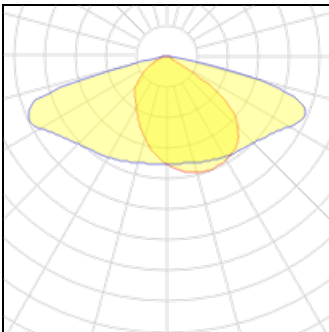

**1 x LED**

Nominal lamp power	18 W	LOR	100%
Lamp flux	2750 lm	Total flux	2750 lm
Luminous efficacy	153 lm/W	Total power	18 W
CCT	4000 K		
CRI	80		

**1 x LED**

Nominal lamp power	19.5 W	LOR	100%
Lamp flux	3000 lm	Total flux	3000 lm
Luminous efficacy	154 lm/W	Total power	19.5 W
CCT	4000 K		
CRI	80		

**1 x LED**

Nominal lamp power	21 W	LOR	100%
Lamp flux	3250 lm	Total flux	3250 lm
Luminous efficacy	155 lm/W	Total power	21 W
CCT	4000 K		
CRI	80		

**1 x LED**

Nominal lamp power	22.5 W	LOR	100%
Lamp flux	3500 lm	Total flux	3500 lm
Luminous efficacy	156 lm/W	Total power	22.5 W
CCT	4000 K		
CRI	80		

**1 x LED**

Nominal lamp power	24 W
Lamp flux	3750 lm
Luminous efficacy	156 lm/W
CCT	4000 K
CRI	80

LOR	100%
Total flux	3750 lm
Total power	24 W

**1 x LED**

Nominal lamp power	25.5 W
Lamp flux	4000 lm
Luminous efficacy	157 lm/W
CCT	4000 K
CRI	80

LOR	100%
Total flux	4000 lm
Total power	25.5 W

**1 x LED**

Nominal lamp power	27 W
Lamp flux	4250 lm
Luminous efficacy	157 lm/W
CCT	4000 K
CRI	80

LOR	100%
Total flux	4250 lm
Total power	27 W

**1 x LED**

Nominal lamp power	28.5 W
Lamp flux	4500 lm
Luminous efficacy	158 lm/W
CCT	4000 K
CRI	80