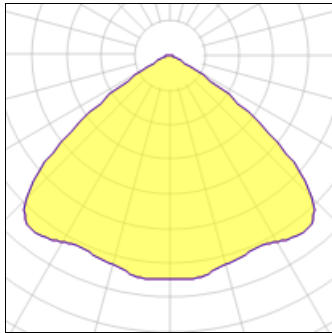

Product data sheet

SAFESITE LED FLOODLIGHT 16000 LUMENS, WIDE DISTRIBUTION, CLEAR TEMPERED GLASS LENS
FLA9RC4KNJNG
DIALIGHT

Safesite LED Floodlight 16,000 Lumens 144 Watts 100-277V AC Cool White, 75CRI Clear Tempered Glass Lens ATEX / IECEx Zones 1, 21
ATEX / IECEx Zones 2, 22 CE Wide Distribution IP66

Light output 1 (integrated)

Lamp type	LED	CCT	5181 K
Nominal lamp power	143.1 W	CRI	75
Total flux	16234 lm	LOR	100%
Luminous efficacy	113 lm/W	Total power	143.1 W

Mounting mode

Pendant

Shape and measurements

Height: 5.04 in

Diameter: 15.96 in

Adjustability

Rotatable, Tilttable

Electric

System power: 143.1 W

Voltage: 240 V AC, 120 V AC, 277 V AC, 110 V AC, 230 V AC

Appliance Class: I