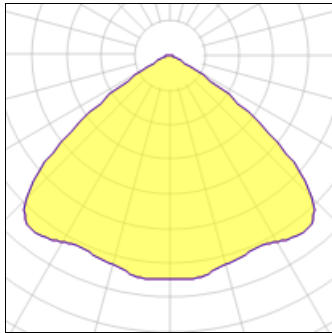

# Product data sheet

SAFESITE LED FLOODLIGHT 16000 LUMENS, WIDE DISTRIBUTION, CLEAR TEMPERED GLASS LENS  
FLA9RC4KNJNG  
DIALIGHT

Safesite LED Floodlight 16,000 Lumens 144 Watts 100-277V AC Cool White, 75CRI Clear Tempered Glass Lens ATEX / IECEx Zones 1, 21  
ATEX / IECEx Zones 2, 22 CE Wide Distribution IP66

## Light output 1 (integrated)

Lamp type	LED	CCT	5181 K
Nominal lamp power	143.1 W	CRI	75
Total flux	16234 lm	LOR	100%
Luminous efficacy	113 lm/W	Total power	143.1 W

## Shape and measurements

Height: 5.04 in

Diameter: 15.96 in