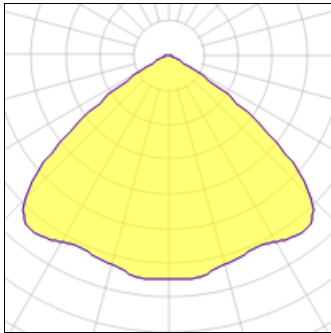

# Product data sheet

SAFESITE LED FLOODLIGHT 16000 LUMENS, WIDE DISTRIBUTION, CLEAR TEMPERED GLASS LENS  
FLA9RC4KNJNG  
DIALIGHT

Safesite LED Floodlight 16,000 Lumens 144 Watts 100-277V AC Cool White, 75CRI Clear Tempered Glass Lens ATEX / IECEx Zones 1, 21 ATEX / IECEx Zones 2, 22 CE Wide Distribution IP66

## Light output 1 (integrated)

Lamp type	LED	CCT	5181 K
Nominal lamp power	143.1 W	CRI	75
Total flux	16234 lm	LOR	100%
Luminous efficacy	113 lm/W	Total power	143.1 W

## Shape and measurements

Height: 5.04 in

Diameter: 15.96 in