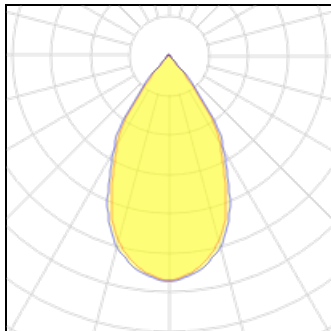

# Product data sheet

TRACK48 TRACK LIGHT BLACK, 7W, FOCUSABLE 18°-60°, UGR<16, 48V DC, 3000K  
116269  
ISOLED

Track48 Track light black, 7W, focusable 18°-60°, 48V DC, 3000K - High-quality LED lights for magnetic tracks with variable beam | Dimensioned power: 7 W | Effective power: 7 W | Energy efficiency class: G (EU 2019/2015) | Nominal Voltage: 48 V DC | Protection class: 3 | Surface color: black matt | Protection class: IP20 | suitable for indoor use only | permissible ambient Temperatures: -10° - 40° C | Diameter: 40 mm | beam angle: 18° - 60° min-max | variably adjustable | color temperature: 3000K | Color rendering index: 90 (Ra 1-8) | Luminous flux: 475 lm | Useful life: 50000 h (L80|B50) | Warranty: 5 years | | FABRICATION: ISOLED 116269

## Light output 1

1 x LED

|                    |         |             |        |
|--------------------|---------|-------------|--------|
| Nominal lamp power | 7 W     | LOR         | 97%    |
| Lamp flux          | 475 lm  | Total flux  | 458 lm |
| Luminous efficacy  | 68 lm/W | Total power | 7 W    |
| CCT                | 3000 K  |             |        |
| CRI                | 90      |             |        |

## Shape and measurements

Height: 3.94 in

Diameter: 1.57 in