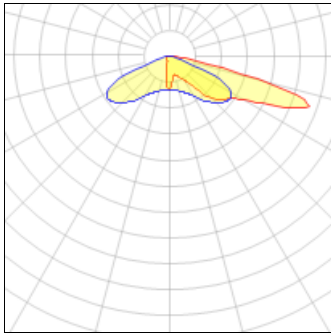

Product data sheet

NAV NAVION LED
NAV-SA1B-722-U-T4FT-HSS
COOPER LIGHTING

IP
47

16 Optical Distributions Available, Available in 2200K, 2700K, 3000K, 4000K, 5000K or 5700K CCT, Tool-less entry; hinged removable power door for easy maintenance, Rugged die-cast aluminum construction, Operating temperature range of -40°C to 40°C, 3G vibration rated, Dimming Occupancy Sensor (Optional), House Side Shield (Optional), Five-Year Warranty

Light output 1 (integrated)

Lamp type	LED	CCT	2200 K
Nominal lamp power	44 W	CRI	70
Total flux	3068 lm	LOR	100%
Luminous efficacy	70 lm/W	Total power	44 W

Mounting mode

Pole top mounted

Shape and measurements

Height: 0.39 in

Diameter: 6.00 in

Adjustability

Fixed

Electric

System power: 44 W

Protection

IP: 47