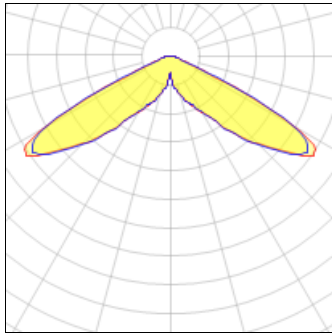

Product data sheet

MSA MESA LED
MSA-SA3B-760-U-5NQ
COOPER LIGHTING

IP
47

Die-cast aluminum housing and door, Lumens packages ranging from 3,000 - 29,000 lumens, Choice of 13 high-efficiency, patented AccuLED Optics™, Base casting slip fits over a standard 3" O.D. tenon, Wall, single and dual-mount configurations available, 10kV/10vKA surge protection standard, LED fixture features a five-year warranty

Light output 1 (integrated)

Lamp type	LED	CCT	5700 K
Nominal lamp power	126 W	CRI	70
Total flux	15042 lm	LOR	100%
Luminous efficacy	119 lm/W	Total power	126 W

Mounting mode

Wall mounted

Shape and measurements

Height: 0.39 in

Diameter: 6.00 in

Adjustability

Fixed

Electric

System power: 126 W

Protection

IP: 47