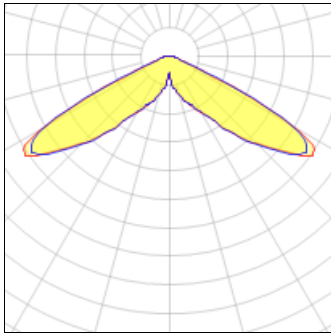

# Product data sheet

MSA MESA LED  
MSA-SA3B-760-U-5NQ  
COOPER LIGHTING

IP  
47

Die-cast aluminum housing and door, Lumens packages ranging from 3,000 - 29,000 lumens, Choice of 13 high-efficiency, patented AccuLED Optics™, Base casting slip fits over a standard 3" O.D. tenon, Wall, single and dual-mount configurations available, 10kV/10kA surge protection standard, LED fixture features a five-year warranty

## Light output 1 (integrated)

Lamp type	LED	CCT	5700 K
Nominal lamp power	126 W	CRI	70
Total flux	15042 lm	LOR	100%
Luminous efficacy	119 lm/W	Total power	126 W

## Shape and measurements

Height: 0.39 in

Diameter: 6.00 in