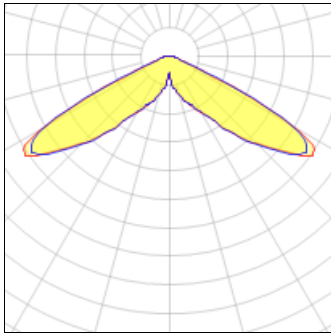

Product data sheet

MSA MESA LED
MSA-SA3B-760-U-5NQ
COOPER LIGHTING

IP
47

Die-cast aluminum housing and door, Lumens packages ranging from 3,000 - 29,000 lumens, Choice of 13 high-efficiency, patented AccuLED Optics™, Base casting slip fits over a standard 3" O.D. tenon, Wall, single and dual-mount configurations available, 10kV/10kA surge protection standard, LED fixture features a five-year warranty

Light output 1 (integrated)

Lamp type	LED	CCT	5700 K
Nominal lamp power	126 W	CRI	70
Total flux	15042 lm	LOR	100%
Luminous efficacy	119 lm/W	Total power	126 W

Mounting mode

Wall mounted

Shape and measurements

Height: 0.39 in

Diameter: 6.00 in

Adjustability

Fixed

Electric

System power: 126 W

Protection

IP: 47