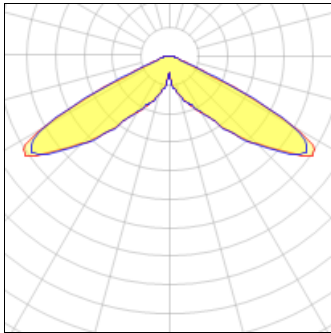

Product data sheet

MSA MESA LED
MSA-SA3B-760-U-5NQ
COOPER LIGHTING

IP
47

Die-cast aluminum housing and door, Lumens packages ranging from 3,000 - 29,000 lumens, Choice of 13 high-efficiency, patented AccuLED Optics™, Base casting slip fits over a standard 3" O.D. tenon, Wall, single and dual-mount configurations available, 10kV/10vKA surge protection standard, LED fixture features a five-year warranty

Light output 1 (integrated)

Lamp type	LED	CCT	5700 K
Nominal lamp power	126 W	CRI	70
Total flux	15042 lm	LOR	100%
Luminous efficacy	119 lm/W	Total power	126 W

Mounting mode

Wall mounted

Shape and measurements

Height: 0.39 in

Diameter: 6.00 in

Adjustability

Fixed

Electric

System power: 126 W

Protection

IP: 47