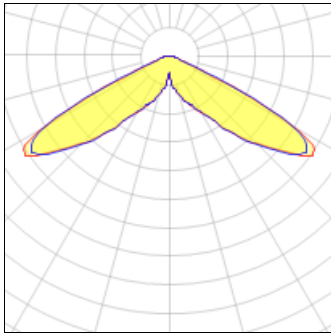

# Product data sheet

MSA MESA LED  
MSA-SA3B-760-U-5NQ  
COOPER LIGHTING

IP  
47

Die-cast aluminum housing and door, Lumens packages ranging from 3,000 - 29,000 lumens, Choice of 13 high-efficiency, patented AccuLED Optics™, Base casting slip fits over a standard 3" O.D. tenon, Wall, single and dual-mount configurations available, 10kV/10vKA surge protection standard, LED fixture features a five-year warranty

## Light output 1 (integrated)

Lamp type	LED	CCT	5700 K
Nominal lamp power	126 W	CRI	70
Total flux	15042 lm	LOR	100%
Luminous efficacy	119 lm/W	Total power	126 W

## Shape and measurements

Height: 0.39 in

Diameter: 6.00 in