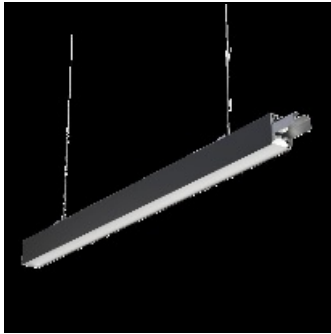

Product data sheet

VOLICA 2.0 LED SYSTEM DALI 1500 5400LM 3000K OPAL MATT (PMMA) BLACK
010503.3L13.113

LUG

Decorative system luminaire for LED light sources; aluminum profile available in various colors, equipped with an efficient lighting system, optimized for indoor use. The luminaire is available in surface-mounted or suspended version, depending on the purchased accessories. Mounting: suspended, on wire suspension (on request), surface mounted Body: aluminum profile Power supply efficiency: >87% Power: 220-240V 50/60Hz Includes light source: yes Lifetime (L80B10): 100 000 h Lifetime (L90B10): 50 000 h Warranty: 5 years Application: offices, hotels, reception desks, galleries, auditorium, boutiques, museums

Light output 1 (integrated)

Lamp type	LED	CCT	3000 K
Nominal lamp power	45 W	CRI	80
Total flux	5400 lm	LOR	100%
Luminous efficacy	120 lm/W	Total power	45 W

Mounting mode

Pendant, Ceiling mounted

Shape and measurements

Length: 59.06 in

Width: 2.36 in

Height: 3.15 in

Adjustability

Fixed

Design

Color of housing: Black

Electric