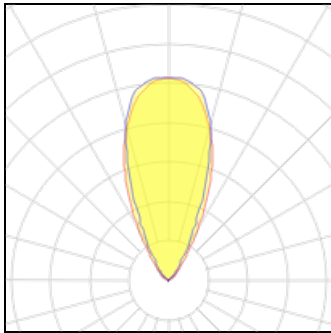

Light output 1

1 x LED

Nominal lamp power	7.1 W	LOR	100%
Lamp flux	960 lm	ULOR	7%
Luminous efficacy	135 lm/W	Total flux	960 lm
CCT	4000 K	Total power	11 W
CRI	80		

Mounting mode

Wall mounted

Shape and measurements

Length: 2.16 in

Width: 8.29 in

Height: 1.57 in

Adjustability

Free

Electric

System power: 11 W

Controller: DALI