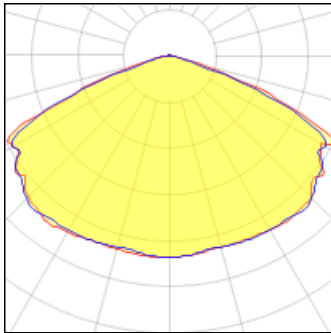

Product data sheet

MERCMASTER LED GEN3 ZONE 1 SERIES 13500 LUMEN NEMA TYPE V 5000 K CCT
MGZWH32CPWBU
APPLETON (EMERSON EGS)

ATX Mercmaster Gen 3 LED Explosionproof Luminaires Wall Mount 5000 K CCT/ 70 CRI Pendant/Ceiling Mount BU:-120-277 Vac, 50/60Hz, 170-300 Vdc, 3/4" NPT Hub Clear polycarbonate cover Zone 1 and 2 Zone 21 & 22 Ex eb mb op is IIC IP 66/67 IK 08 Refer to catalog for additional options

Light output 1 (integrated)

Lamp type		CCT	5181 K
Nominal lamp power	110.9 W	CRI	70
Total flux	14123 lm	LOR	100%
Luminous efficacy	127 lm/W	Total power	110.9 W

Mounting mode

Wall mounted

Shape and measurements

Height: 7.50 in

Diameter: 7.50 in

Adjustability

Fixed

Electric

System power: 110.9 W

Appliance Class: II

Protection