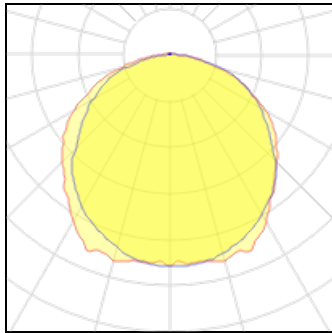

Light output 1 (integrated)

Lamp type	LED	CCT	4000 K
Nominal lamp power	13.5 W	CRI	80
Total flux	1145 lm	LOR	100%
Luminous efficacy	85 lm/W	ULOR	4%
		Total power	13.5 W

Mounting mode

Ceiling mounted, Wall mounted

Shape and measurements

Height: 4.17 in

Diameter: 14.17 in

Adjustability

Fixed

Electric

System power: 13.5 W

Protection