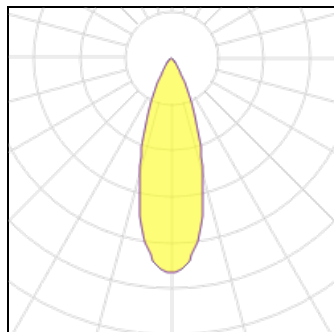

# Product data sheet

MS-FORECAST-BUILT-TURN-R102-12W WARM3000 (WH-BK, 32 DEG, 230V)

035449

ARLIGHT RUS LLC

IP  
20

Recessed rotating downlight. Power 12 W, luminous flux 890 lm, 75 lm/W, warm 3000 K, CRI>90, UGR<16, angle 32°, supply voltage 230 V. White round aluminum housing, black GLOSSY PMMA reflector, protection class IP20. Size: diameter 102 mm, height 70 mm. Recessed mounting, installation hole: diameter 95 mm. Driver 20-40 V, 300 mA, ripple <2%.

## Light output 1 (integrated)

Lamp type	LED	CCT	3000 K
Nominal lamp power	12 W	CRI	90
Total flux	890 lm	LOR	100%
Luminous efficacy	74 lm/W	Total power	12 W

## Shape and measurements

Height: 2.76 in

Diameter: 4.02 in