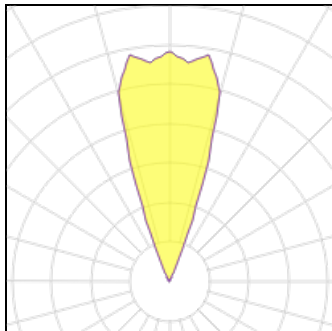

Product data sheet

UPLIGHT STREAM OFFICE LOW 143W CRI > 80 3000K BLACK 2.5M PO
 2003.4659 - STREAM LOW1100 LED16000-830 NB BK CAS CH
 REGENT

Uplight Stream Office Low, system power: 143 W, with LED, luminous flux of luminaire 16000 lm, standby power 0.3 W, colour rendering index CRI > 80, 3000 K, warm white, colour tolerances SDCM 3, lifetime LED L80 50'000 h, office-compatible and glare-free according to EN 12464-1 (UGR < 19; Lmax ≥ 65° ≤ 3000 cd/m²), photobiological safety: the luminaire poses no danger (RG0), 230 V, indirect light emission, narrow beam, with pushbutton on the housing, in aluminium, black, 1 integral control gear, Casambi, dimmable 0-100 %, 2.5m power supply cable with plug, standard-compliant and suitable for offices Regent certified MINERGIE®-Modul luminaires S.A.F.E. 2019 (Re-0317), luminaire complies with the strict requirements for Minergie-certified luminaires protection class I, ingress protection IP20, glow wire test 650 °C, this product contains a light source of energy efficiency class D and EPREL registration number: 988126 Ø = 141 mm, total height = 1100 mm, swivelling +/- 25°

Light output 1

1 x LED

Nominal lamp power	143 W	LOR	100%
Lamp flux	16000 lm	ULOR	100%
Luminous efficacy	112 lm/W	Total flux	16002 lm
CCT	3000 K	Total power	143 W
CRI	80		

Mounting mode

Table luminaire

Shape and measurements

Length: 10.24 in
 Width: 10.24 in
 Height: 30.98 in
 Weight: 15.202 kg

Adjustability

Free

Design

Color of housing: Black

Electric

System power: 143 W

Appliance Class: I