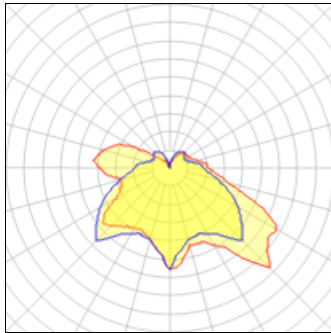

Product data sheet

MERCMASTER III 400 250W PSMH WITH NEMA II REFRACTOR

KPCP2575J2MT

APPLETON (EMERSON EGS)

IP
66

Mercmaster III 400 Series Ceiling Mount 250W PSMH 3/4" NPT Hub NEMA Type II Refractor 120/208/240/277V, 60Hz Refer to catalog for additional options

Light output 1

1 x Metal halide lamp

Nominal lamp power	250 W	Socket	E39
Lamp flux	23750 lm	LOR	76%
Luminous efficacy	95 lm/W	ULOR	19%
CCT	3976 K	Total flux	17935 lm
CRI	98	Total power	291 W

Mounting mode

Ceiling mounted

Shape and measurements

Height: 22.17 in

Diameter: 13.46 in

Adjustability

Fixed

Electric

System power: 291 W