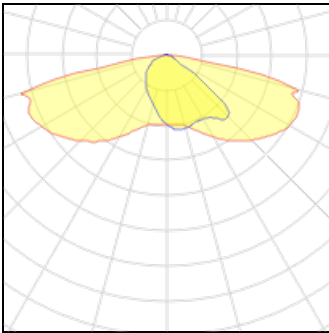

## Light output 1

1 x LED

Nominal lamp power	43.9 W	LOR	100%
Lamp flux	5800 lm	Total flux	5800 lm
Luminous efficacy	132 lm/W	Total power	43.9 W
CCT	4000 K		
CRI	80		

1 x LED

Nominal lamp power	46.4 W	LOR	100%
Lamp flux	5800 lm	Total flux	5800 lm
Luminous efficacy	125 lm/W	Total power	46.4 W
CCT	3000 K		
CRI	80		

1 x LED

Nominal lamp power	39.4 W	LOR	100%
Lamp flux	5200 lm	Total flux	5200 lm
Luminous efficacy	132 lm/W	Total power	39.4 W
CCT	4000 K		
CRI	80		

**1 x LED**

Nominal lamp power	41.6 W	LOR	100%
Lamp flux	5200 lm	Total flux	5200 lm
Luminous efficacy	125 lm/W	Total power	41.6 W
CCT	3000 K		
CRI	80		

**1 x LED**

Nominal lamp power	34.8 W	LOR	100%
Lamp flux	4600 lm	Total flux	4600 lm
Luminous efficacy	132 lm/W	Total power	34.8 W
CCT	4000 K		
CRI	80		

**1 x LED**

Nominal lamp power	36.8 W	LOR	100%
Lamp flux	4600 lm	Total flux	4600 lm
Luminous efficacy	125 lm/W	Total power	36.8 W
CCT	3000 K		
CRI	80		

**Mounting mode**

Ceiling mounted, Pole top mounted

**Shape and measurements**

Length: 22.87 in

Width: 12.09 in

Height: 4.25 in

**Electric**

System power: 30.3-46.4 W