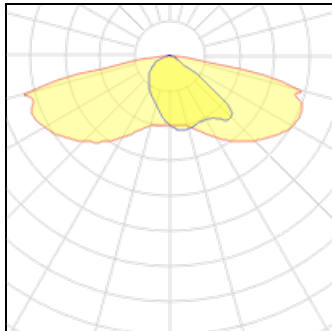

## Light output 1

1 x LED

Nominal lamp power	43.9 W	LOR	100%
Lamp flux	5800 lm	Total flux	5800 lm
Luminous efficacy	132 lm/W	Total power	43.9 W
CCT	4000 K		
CRI	80		

1 x LED

Nominal lamp power	46.4 W	LOR	100%
Lamp flux	5800 lm	Total flux	5800 lm
Luminous efficacy	125 lm/W	Total power	46.4 W
CCT	3000 K		
CRI	80		

1 x LED

Nominal lamp power	39.4 W	LOR	100%
Lamp flux	5200 lm	Total flux	5200 lm
Luminous efficacy	132 lm/W	Total power	39.4 W
CCT	4000 K		
CRI	80		

**1 x LED**

Nominal lamp power	41.6 W	LOR	100%
Lamp flux	5200 lm	Total flux	5200 lm
Luminous efficacy	125 lm/W	Total power	41.6 W
CCT	3000 K		
CRI	80		

**Mounting mode**

Ceiling mounted, Pole top mounted

**Shape and measurements**

Length: 22.87 in

Width: 12.09 in

Height: 4.25 in

**Electric**

System power: 30.3-46.4 W