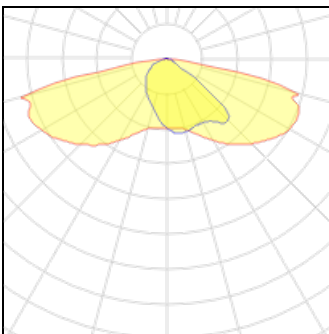

## Light output 1

1 x LED

Nominal lamp power	43.9 W	LOR	100%
Lamp flux	5800 lm	Total flux	5800 lm
Luminous efficacy	132 lm/W	Total power	43.9 W
CCT	4000 K		
CRI	80		

1 x LED

Nominal lamp power	46.4 W	LOR	100%
Lamp flux	5800 lm	Total flux	5800 lm
Luminous efficacy	125 lm/W	Total power	46.4 W
CCT	3000 K		
CRI	80		

1 x LED

Nominal lamp power	39.4 W	LOR	100%
Lamp flux	5200 lm	Total flux	5200 lm
Luminous efficacy	132 lm/W	Total power	39.4 W
CCT	4000 K		
CRI	80		

**1 x LED**

Nominal lamp power	41.6 W	LOR	100%
Lamp flux	5200 lm	Total flux	5200 lm
Luminous efficacy	125 lm/W	Total power	41.6 W
CCT	3000 K		
CRI	80		

**1 x LED**

Nominal lamp power	34.8 W	LOR	100%
Lamp flux	4600 lm	Total flux	4600 lm
Luminous efficacy	132 lm/W	Total power	34.8 W
CCT	4000 K		
CRI	80		

**1 x LED**

Nominal lamp power	36.8 W	LOR	100%
Lamp flux	4600 lm	Total flux	4600 lm
Luminous efficacy	125 lm/W	Total power	36.8 W
CCT	3000 K		
CRI	80		

**1 x LED**

Nominal lamp power	30.3 W	LOR	100%
Lamp flux	4000 lm	Total flux	4000 lm
Luminous efficacy	132 lm/W	Total power	30.3 W
CCT	4000 K		
CRI	80		

**1 x LED**

Nominal lamp power	32 W	LOR	100%
Lamp flux	4000 lm	Total flux	4000 lm
Luminous efficacy	125 lm/W	Total power	32 W
CCT	3000 K		
CRI	80		