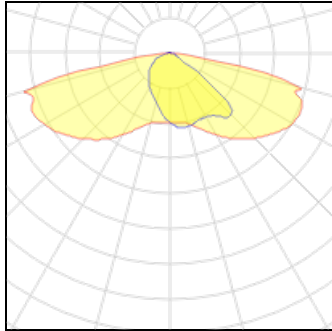

## Light output 1

1 x LED

Nominal lamp power	43.9 W	LOR	100%
Lamp flux	5800 lm	Total flux	5800 lm
Luminous efficacy	132 lm/W	Total power	43.9 W
CCT	4000 K		
CRI	80		

1 x LED

Nominal lamp power	46.4 W	LOR	100%
Lamp flux	5800 lm	Total flux	5800 lm
Luminous efficacy	125 lm/W	Total power	46.4 W
CCT	3000 K		
CRI	80		

1 x LED

Nominal lamp power	39.4 W	LOR	100%
Lamp flux	5200 lm	Total flux	5200 lm
Luminous efficacy	132 lm/W	Total power	39.4 W
CCT	4000 K		
CRI	80		

**1 x LED**

Nominal lamp power	41.6 W	LOR	100%
Lamp flux	5200 lm	Total flux	5200 lm
Luminous efficacy	125 lm/W	Total power	41.6 W
CCT	3000 K		
CRI	80		

**Mounting mode**

Ceiling mounted, Pole top mounted

**Shape and measurements**

Length: 22.87 in

Width: 12.09 in

Height: 4.25 in

**Electric**

System power: 30.3-46.4 W