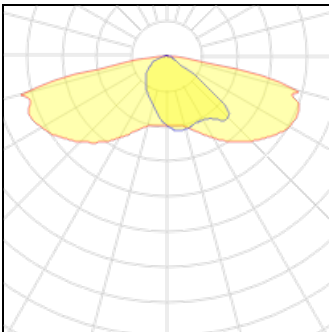

## Light output 1

1 x LED

Nominal lamp power	43.9 W	LOR	100%
Lamp flux	5800 lm	Total flux	5800 lm
Luminous efficacy	132 lm/W	Total power	43.9 W
CCT	4000 K		
CRI	80		

1 x LED

Nominal lamp power	46.4 W	LOR	100%
Lamp flux	5800 lm	Total flux	5800 lm
Luminous efficacy	125 lm/W	Total power	46.4 W
CCT	3000 K		
CRI	80		

1 x LED

Nominal lamp power	39.4 W	LOR	100%
Lamp flux	5200 lm	Total flux	5200 lm
Luminous efficacy	132 lm/W	Total power	39.4 W
CCT	4000 K		
CRI	80		

**1 x LED**

Nominal lamp power	41.6 W	LOR	100%
Lamp flux	5200 lm	Total flux	5200 lm
Luminous efficacy	125 lm/W	Total power	41.6 W
CCT	3000 K		
CRI	80		

**1 x LED**

Nominal lamp power	34.8 W	LOR	100%
Lamp flux	4600 lm	Total flux	4600 lm
Luminous efficacy	132 lm/W	Total power	34.8 W
CCT	4000 K		
CRI	80		

**1 x LED**

Nominal lamp power	36.8 W	LOR	100%
Lamp flux	4600 lm	Total flux	4600 lm
Luminous efficacy	125 lm/W	Total power	36.8 W
CCT	3000 K		
CRI	80		

**Mounting mode**

Ceiling mounted, Pole top mounted

**Shape and measurements**

Length: 22.87 in

Width: 12.09 in

Height: 4.25 in

**Electric**

System power: 30.3-46.4 W