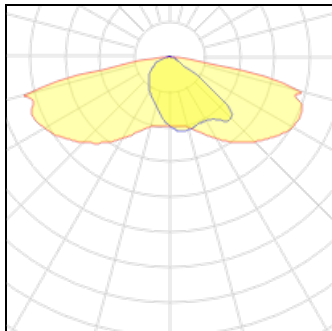

## Light output 1

1 x LED

Nominal lamp power	43.9 W	LOR	100%
Lamp flux	5800 lm	Total flux	5800 lm
Luminous efficacy	132 lm/W	Total power	43.9 W
CCT	4000 K		
CRI	80		

1 x LED

Nominal lamp power	46.4 W	LOR	100%
Lamp flux	5800 lm	Total flux	5800 lm
Luminous efficacy	125 lm/W	Total power	46.4 W
CCT	3000 K		
CRI	80		

1 x LED

Nominal lamp power	39.4 W	LOR	100%
Lamp flux	5200 lm	Total flux	5200 lm
Luminous efficacy	132 lm/W	Total power	39.4 W
CCT	4000 K		
CRI	80		

**1 x LED**

Nominal lamp power	41.6 W	LOR	100%
Lamp flux	5200 lm	Total flux	5200 lm
Luminous efficacy	125 lm/W	Total power	41.6 W
CCT	3000 K		
CRI	80		

**1 x LED**

Nominal lamp power	34.8 W	LOR	100%
Lamp flux	4600 lm	Total flux	4600 lm
Luminous efficacy	132 lm/W	Total power	34.8 W
CCT	4000 K		
CRI	80		

**1 x LED**

Nominal lamp power	36.8 W	LOR	100%
Lamp flux	4600 lm	Total flux	4600 lm
Luminous efficacy	125 lm/W	Total power	36.8 W
CCT	3000 K		
CRI	80		

**Mounting mode**

Ceiling mounted, Pole top mounted

**Shape and measurements**

Length: 22.87 in

Width: 12.09 in

Height: 4.25 in

**Electric**

System power: 30.3-46.4 W