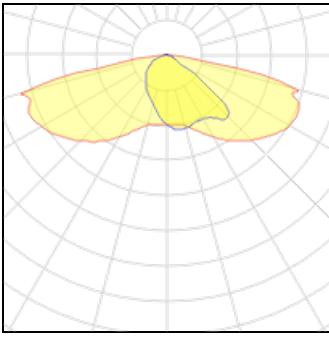

## Light output 1

1 x LED

Nominal lamp power	43.9 W	LOR	100%
Lamp flux	5800 lm	Total flux	5800 lm
Luminous efficacy	132 lm/W	Total power	43.9 W
CCT	4000 K		
CRI	80		

1 x LED

Nominal lamp power	46.4 W	LOR	100%
Lamp flux	5800 lm	Total flux	5800 lm
Luminous efficacy	125 lm/W	Total power	46.4 W
CCT	3000 K		
CRI	80		

1 x LED

Nominal lamp power	39.4 W	LOR	100%
Lamp flux	5200 lm	Total flux	5200 lm
Luminous efficacy	132 lm/W	Total power	39.4 W
CCT	4000 K		
CRI	80		

**1 x LED**

Nominal lamp power	41.6 W	LOR	100%
Lamp flux	5200 lm	Total flux	5200 lm
Luminous efficacy	125 lm/W	Total power	41.6 W
CCT	3000 K		
CRI	80		

**1 x LED**

Nominal lamp power	34.8 W	LOR	100%
Lamp flux	4600 lm	Total flux	4600 lm
Luminous efficacy	132 lm/W	Total power	34.8 W
CCT	4000 K		
CRI	80		

**1 x LED**

Nominal lamp power	36.8 W	LOR	100%
Lamp flux	4600 lm	Total flux	4600 lm
Luminous efficacy	125 lm/W	Total power	36.8 W
CCT	3000 K		
CRI	80		

**Mounting mode**

Ceiling mounted, Pole top mounted

**Shape and measurements**

Length: 22.87 in

Width: 12.09 in

Height: 4.25 in

**Electric**

System power: 30.3-46.4 W