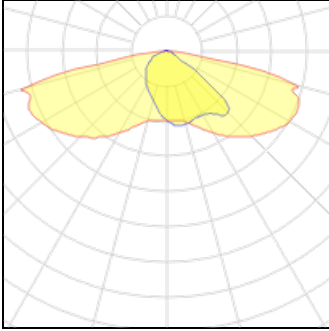

## Light output 1

1 x LED

Nominal lamp power	43.9 W	LOR	100%
Lamp flux	5800 lm	Total flux	5800 lm
Luminous efficacy	132 lm/W	Total power	43.9 W
CCT	4000 K		
CRI	80		

1 x LED

Nominal lamp power	46.4 W	LOR	100%
Lamp flux	5800 lm	Total flux	5800 lm
Luminous efficacy	125 lm/W	Total power	46.4 W
CCT	3000 K		
CRI	80		

1 x LED

Nominal lamp power	39.4 W	LOR	100%
Lamp flux	5200 lm	Total flux	5200 lm
Luminous efficacy	132 lm/W	Total power	39.4 W
CCT	4000 K		
CRI	80		

**1 x LED**

Nominal lamp power	41.6 W	LOR	100%
Lamp flux	5200 lm	Total flux	5200 lm
Luminous efficacy	125 lm/W	Total power	41.6 W
CCT	3000 K		
CRI	80		

**1 x LED**

Nominal lamp power	34.8 W	LOR	100%
Lamp flux	4600 lm	Total flux	4600 lm
Luminous efficacy	132 lm/W	Total power	34.8 W
CCT	4000 K		
CRI	80		

**1 x LED**

Nominal lamp power	36.8 W	LOR	100%
Lamp flux	4600 lm	Total flux	4600 lm
Luminous efficacy	125 lm/W	Total power	36.8 W
CCT	3000 K		
CRI	80		

**Mounting mode**

Ceiling mounted, Pole top mounted

**Shape and measurements**

Length: 22.87 in

Width: 12.09 in

Height: 4.25 in

**Electric**

System power: 30.3-46.4 W