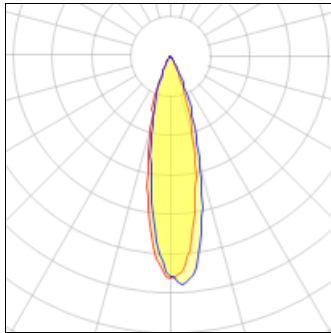

Product data sheet

LSL010007-LING ZHONG COB II-TRACK-10W-BK-24°-857

541001087500

OPPLE

IP
20

Housing:Aluminium; Mounting ring: black; Installation: Three line track; Dimensions:60*110*160; Power:10W; Power factor:0.5; Efficacy : 72Lm/w; Colour temperature:5700K; Colour rendering:RA80; Beam angle:24° Total luminous flux of luminaire:720Lm; Service life:>20,000h; Degree of protection:IP20;

Light output 1 (integrated)

Lamp type	LED	CCT	5700 K
Nominal lamp power	10 W	CRI	80
Total flux	720 lm	LOR	100%
Luminous efficacy	72 lm/W	Total power	10 W

Mounting mode

Ceiling recessed

Shape and measurements

Length: 1.57 in

Width: 4.29 in

Height: 3.54 in

Adjustability

Tiltable

Electric

System power: 10 W

Protection