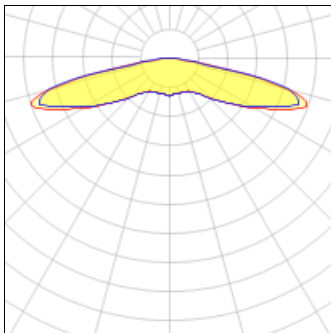

Product data sheet

ARCH ARCHEON LARGE COBRAHEAD ROADWAY LUMINAIRE
 ARCH-L-PA3-90-760-U-5WQ
 COOPER LIGHTING

IP
47

Die-cast aluminum construction; Single latch tool-less entry, Replaces up to 1000W equivalent HID; -40°C to 40°C operating range, Pole-mounted; Optional arm and offset adjustable arm mounting, 120-277V 50/60Hz, 347V 60Hz or 480V 60Hz operation; IP66 rated, Lumens: 14,000 to 37,000; 20 lumen packages; Up to 178 lm/W, 4000K standard; optional 2700K, 3000K, 5000K CCT; CRI: 70 standard, 5 high-efficiency, patented AccuLED optical distributions, 10kV/10kA surge protection options; 3G vibration rated; 7-pin, Greater than 98% lumen maintenance after 60,000 hours at 40°C

Light output 1 (integrated)

Lamp type	LED	CCT	5700 K
Nominal lamp power	93 W	CRI	70
Total flux	16019 lm	LOR	100%
Luminous efficacy	172 lm/W	Total power	93 W

Mounting mode

Pole top mounted

Shape and measurements

Length: 9.00 in

Width: 18.00 in

Height: 0.39 in

Adjustability

Fixed

Electric

System power: 93 W

Protection