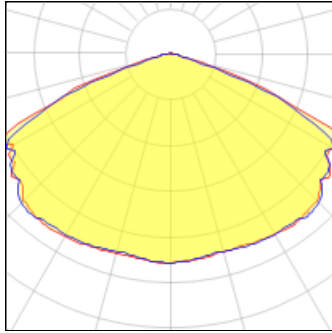

## Light output 1 (integrated)

Lamp type		CCT	3783 K
Nominal lamp power	56.7 W	CRI	80
Total flux	7425 lm	LOR	100%
Luminous efficacy	131 lm/W	Total power	56.7 W

## Shape and measurements

Height: 1.00 in

Diameter: 7.50 in