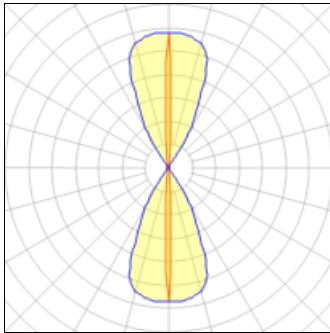

Product data sheet

VEDETTE_Q BLADE | LLG

97185W05

LINEA LIGHT GROUP

Vedette-Q Lama | Wall Lights | powerLED 12 W 630mA | CRI 80

Light output 1 (integrated)

Lamp type	LED	CCT	3000 K
Nominal lamp power	15 W	CRI	80
Total flux	1248 lm	LOR	100%
Luminous efficacy	83 lm/W	ULOR	50%
		Total power	15 W

Mounting mode

Wall mounted

Shape and measurements

Length: 2.91 in

Width: 5.31 in

Height: 2.91 in

Adjustability

Fixed