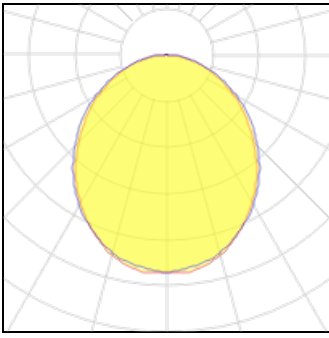

Light output 1 (emergency)

1 x LED

| | | | |
|--------------------|----------|-------------|--------|
| Nominal lamp power | 1 W | LOR | 100% |
| Lamp flux | 339 lm | Total flux | 339 lm |
| Luminous efficacy | 339 lm/W | Total power | 1 W |
| CCT | 3000 K | | |
| CRI | 80 | | |

1 x LED

| | | | |
|--------------------|----------|-------------|--------|
| Nominal lamp power | 1 W | LOR | 100% |
| Lamp flux | 359 lm | Total flux | 359 lm |
| Luminous efficacy | 359 lm/W | Total power | 1 W |
| CCT | 4000 K | | |
| CRI | 80 | | |

Light output 2

1 x LED

| | | | |
|--------------------|----------|-------------|---------|
| Nominal lamp power | 40 W | LOR | 100% |
| Lamp flux | 4089 lm | Total flux | 4089 lm |
| Luminous efficacy | 102 lm/W | Total power | 40 W |
| CCT | 3000 K | | |
| CRI | 80 | | |