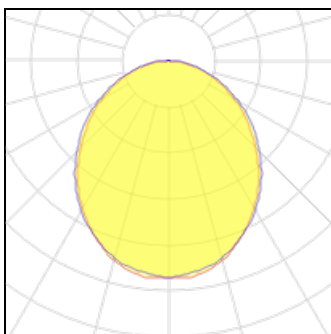

Light output 1 (emergency)

1 x LED

| | | | |
|--------------------|----------|-------------|--------|
| Nominal lamp power | 1 W | LOR | 100% |
| Lamp flux | 339 lm | Total flux | 339 lm |
| Luminous efficacy | 339 lm/W | Total power | 1 W |
| CCT | 3000 K | | |
| CRI | 80 | | |

1 x LED

| | | | |
|--------------------|----------|-------------|--------|
| Nominal lamp power | 1 W | LOR | 100% |
| Lamp flux | 359 lm | Total flux | 359 lm |
| Luminous efficacy | 359 lm/W | Total power | 1 W |
| CCT | 4000 K | | |
| CRI | 80 | | |

Light output 2

1 x LED

| | | | |
|--------------------|----------|-------------|---------|
| Nominal lamp power | 40 W | LOR | 100% |
| Lamp flux | 4089 lm | Total flux | 4089 lm |
| Luminous efficacy | 102 lm/W | Total power | 40 W |
| CCT | 3000 K | | |
| CRI | 80 | | |