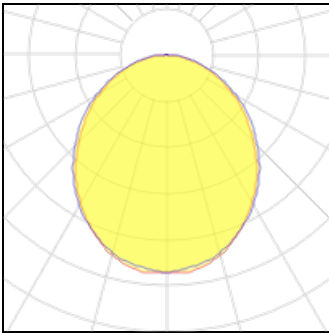

1 x LED			
Nominal lamp power	15 W	LOR	100%
Lamp flux	1865 lm	Total flux	1865 lm
Luminous efficacy	120 lm/W	Total power	15.5 W
CCT	4000 K		
CRI	80		

Mounting mode

Ceiling recessed

Shape and measurements

Length: 3.15 in

Width: 59.06 in

Height: 3.27 in

Adjustability

Fixed

Electric

System power: 16.5-41 W

Information regarding emergency functions

Supplementary emergency lighting

Emergency power supply: Single battery 3 h

Emergency sign: N/A

Protection

IP: 20