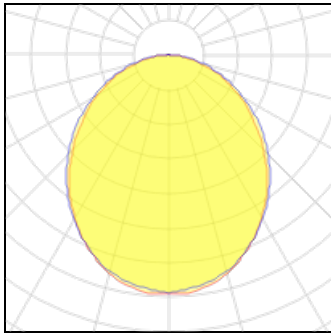

Product data sheet

AVENUE METRO RECESSED
 OPAL_1500MM_WHITE
 WHITECROFT

IP
20

1m - Modular linear LED system with a modern minimalist aesthetic for continuous or stand alone applications. Opal optics. Create long lines and angles of light with a seamless aesthetic – as Whitecroft Lighting AVENUE METRO. Emergency Lithium Output: 349lm

Light output 1 (emergency)

1 x LED

| | | | |
|--------------------|----------|-------------|--------|
| Nominal lamp power | 1 W | LOR | 100% |
| Lamp flux | 339 lm | Total flux | 339 lm |
| Luminous efficacy | 339 lm/W | Total power | 1 W |
| CCT | 3000 K | | |
| CRI | 80 | | |

1 x LED

| | | | |
|--------------------|----------|-------------|--------|
| Nominal lamp power | 1 W | LOR | 100% |
| Lamp flux | 359 lm | Total flux | 359 lm |
| Luminous efficacy | 359 lm/W | Total power | 1 W |
| CCT | 4000 K | | |
| CRI | 80 | | |