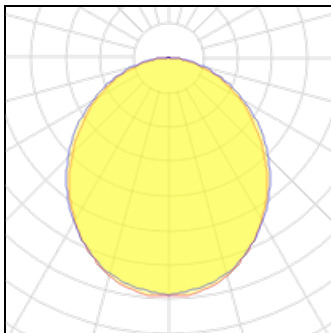

Product data sheet

AVENUE METRO RECESSED
 OPAL_1500MM_WHITE
 WHITECROFT

IP
20

1m - Modular linear LED system with a modern minimalist aesthetic for continuous or stand alone applications. Opal optics. Create long lines and angles of light with a seamless aesthetic – as Whitecroft Lighting AVENUE METRO. Emergency Lithium Output: 349lm

Light output 1 (emergency)

1 x LED

| | | | |
|--------------------|----------|-------------|--------|
| Nominal lamp power | 1 W | LOR | 100% |
| Lamp flux | 339 lm | Total flux | 339 lm |
| Luminous efficacy | 339 lm/W | Total power | 1 W |
| CCT | 3000 K | | |
| CRI | 80 | | |

1 x LED

| | | | |
|--------------------|----------|-------------|--------|
| Nominal lamp power | 1 W | LOR | 100% |
| Lamp flux | 359 lm | Total flux | 359 lm |
| Luminous efficacy | 359 lm/W | Total power | 1 W |
| CCT | 4000 K | | |
| CRI | 80 | | |