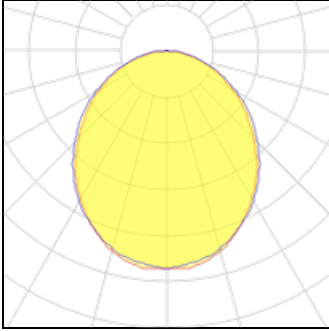

1 x LED

| | | | |
|--------------------|----------|-------------|--------|
| Nominal lamp power | 1 W | LOR | 100% |
| Lamp flux | 359 lm | Total flux | 359 lm |
| Luminous efficacy | 359 lm/W | Total power | 1 W |
| CCT | 4000 K | | |
| CRI | 80 | | |

Light output 2

1 x LED

| | | | |
|--------------------|----------|-------------|---------|
| Nominal lamp power | 40 W | LOR | 100% |
| Lamp flux | 4089 lm | Total flux | 4089 lm |
| Luminous efficacy | 102 lm/W | Total power | 40 W |
| CCT | 3000 K | | |
| CRI | 80 | | |

| | | | |
|--------------------|----------|-------------|---------|
| 1 x LED | | | |
| Nominal lamp power | 40 W | LOR | 100% |
| Lamp flux | 4254 lm | Total flux | 4254 lm |
| Luminous efficacy | 106 lm/W | Total power | 40 W |
| CCT | 4000 K | | |
| CRI | 80 | | |