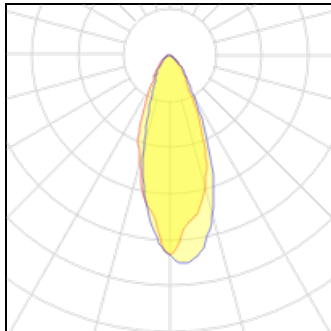

Product data sheet

TRACK48 TRACK LIGHT BLACK, 16W, 30°, UGR<19, 48V DC, 3000K, CRI90
116090
ISOLED

Track48 Track light black, 16W, 30°, 48V DC, 3000K, CRI90 LED lights for Track48 NV magnetic track - black matt, IP20, 16W, 30° beam angle, 3000K color temperature, CRI90, 1300 lm luminous flux, 50000 h useful life, 3-year guarantee | Dimensioned wattage: 16 W | Effective wattage: 16 W | Energy efficiency class: F (EU 2019/2015) | Nominal Voltage: 48 V DC | Protection class: 3 | Surface color: matt black | Protection rating: IP20 | Suitable for indoor use only | Allowable ambient Temperatures: -10° - 40° C | Diameter: 60 mm | Dispersion angle: 30° fixed | variably adjustable | Color temperature: 3000K | Color rendering index: 90 (Ra 1-8) | Luminous flux: 1300 lm | Useful life: 50000 h (L80|B50) | Warranty: 5 years || FABRICATION: ISOLED 116090

Light output 1

1 x LED

Nominal lamp power	16 W	LOR	100%
Lamp flux	1300 lm	Total flux	1300 lm
Luminous efficacy	81 lm/W	Total power	16 W
CCT	3000 K		
CRI	90		

Mounting mode

Ceiling mounted, Contact rail

Shape and measurements

Height: 5.00 in

Diameter: 2.36 in

Adjustability

Rotatable, Tilttable

Design

Material impression: Aluminum

Color of housing: Black

Electric