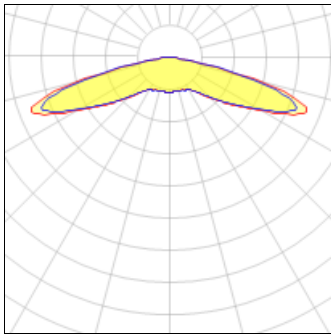

Product data sheet

GAN GALLEON AREA/ROADWAY LUMINAIRE
 GAN-SA3A-722-U-5WQ
 COOPER LIGHTING

IP
47

Choice of 16 high-efficiency, patented AccuLED Optics™, Lumen packages range from 4,200 – 80,800 (34W – 640W), Available in 2200K, 2700K, 3000K, 3500K, 4000K, 5000K or 5700K CCT, -40°C to 40°C operating range, optional 50°C high ambient, 120-277V 50/60Hz, 347V 60Hz or 480V 60Hz operation, IP66 rated housing and light square, 3G vibration rated, Pole, mast-arm or wall-mounted configurations, Five-year warranty

Light output 1 (integrated)

Lamp type	LED	CCT	2200 K
Nominal lamp power	96 W	CRI	70
Total flux	11016 lm	LOR	100%
Luminous efficacy	115 lm/W	Total power	96 W

Mounting mode

Pole top mounted

Shape and measurements

Length: 30.00 in

Width: 12.00 in

Height: 0.39 in

Adjustability

Fixed

Electric

System power: 96 W

Protection