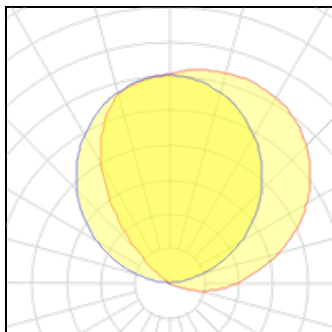

Product data sheet

DESIGN BASE LIGHT
ERK9961W_FAD622L
ENDO

Light output 1

1 x LED

Nominal lamp power	11.6 W	LOR	90%
Lamp flux	1385 lm	ULOR	86%
Luminous efficacy	119 lm/W	Total flux	1245 lm
CCT	3000 K	Total power	11.6 W
CRI	82		

Mounting mode

Wall mounted

Electric

System power: 11.6 W

Shape and measurements

Length: 23.82 in

Width: 3.15 in

Height: 3.15 in