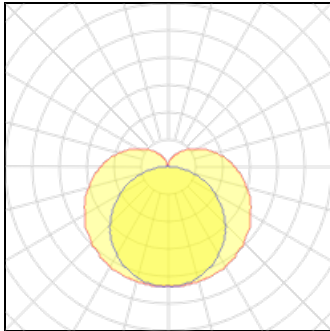

Light output 1 (integrated)

Lamp type	LED	CCT	3000 K
Nominal lamp power	20 W	CRI	89
Total flux	1790 lm	LOR	100%
Luminous efficacy	90 lm/W	ULOR	2%
		Total power	20 W

Mounting mode

Ceiling mounted

Shape and measurements

Length: 47.24 in

Width: 2.17 in

Height: 3.43 in

Adjustability

Fixed

Electric

System power: 20 W

Protection