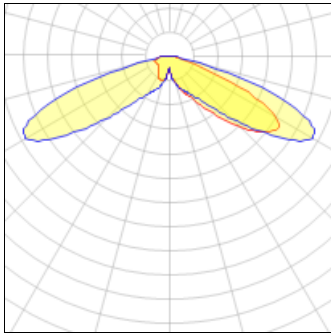

# Product data sheet

PMM MESA  
PMM-SA3A-740-U-T3  
COOPER LIGHTING

IP  
47

Die-cast aluminum housing and door, Lumens packages ranging from 3,000 - 29,000 lumens, Choice of 13 high-efficiency, patented AccuLED Optics™, Base casting slip fits over a standard 3" O.D. tenon, Wall, single and dual-mount configurations available, 10kV/10vKA surge protection standard, LED fixture features a five-year warranty

## Light output 1 (integrated)

Lamp type	LED	CCT	4000 K
Nominal lamp power	96 W	CRI	70
Total flux	11713 lm	LOR	100%
Luminous efficacy	122 lm/W	Total power	96 W

## Shape and measurements

Height: 0.39 in

Diameter: 6.00 in