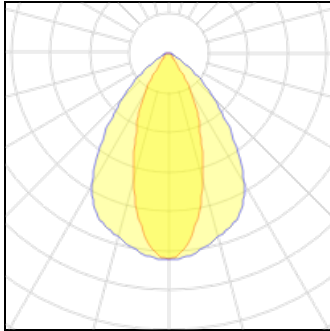

Product data sheet

MOVA M BASIC TRACK TRACK SPOTLIGHT WITH 3 PH ADAPTER

695-11451144955001

MOLTO LUCE

IP
20

MOVA M BASIC TRACK TRACK SPOTLIGHT WITH 3 PH ADAPTER made of aluminium, white, similar to RAL 9016, decor white,high-efficiently vacuum deposited aluminium reflector beam 40°, accessoire: horizontal spread lens, light output direct, swiveling 350°, tilting 90°, with converter, max. 350mA, dimmability: not dimmable, adapter/ceiling base white, IP20 vertical light projection

Light output 1

1 x LED

| | | | |
|--------------------|----------|-------------|---------|
| Nominal lamp power | 14 W | LOR | 100% |
| Lamp flux | 1490 lm | Total flux | 1490 lm |
| Luminous efficacy | 106 lm/W | Total power | 14 W |
| CCT | 3000 K | | |
| CRI | 90 | | |

Mounting mode

Ceiling mounted, Contact rail

Shape and measurements

Length: 8.82 in

Width: 1.26 in

Height: 4.88 in

Adjustability

Rotatable, Tilttable