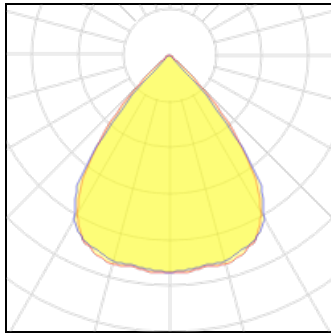

Product data sheet

ISA
3020
TEC-MAR

IP
40

Multi-installation LED fitting, suitable for recessed installation in false ceiling with visible structure 15/24mm, surface mounting or suspended (suspension kit needed). Steel sheet body, painted with embossed white anti-yellowing epoxypolyester powder, including phosphating and degreasing pre-treatment. Electronic driver 220-240V 50/60 Hz. Manufactured in accordance with EN / IEC 60598-1.

Light output 1 (integrated)

| | | | |
|--------------------|--------|-------------|--------|
| Lamp type | LED | CCT | 4000 K |
| Nominal lamp power | 18 W | CRI | 80 |
| Total flux | 105 lm | LOR | 100% |
| Luminous efficacy | 6 lm/W | Total power | 18 W |

Mounting mode

Ceiling recessed

Shape and measurements

Length: 23.43 in

Width: 23.43 in

Height: 1.38 in

Adjustability

Fixed