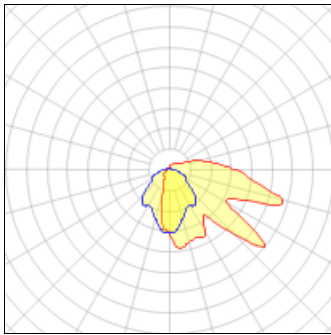

Light output 1 (integrated)

Lamp type	LED	CCT	4000 K
Nominal lamp power	46 W	CRI	70
Total flux	5828 lm	LOR	100%
Luminous efficacy	127 lm/W	ULOR	15%
		Total power	46 W

Mounting mode

Ceiling mounted

Shape and measurements

Length: 4.50 in

Width: 12.00 in

Height: 5.00 in

Adjustability

Fixed

Electric

System power: 46 W

Protection