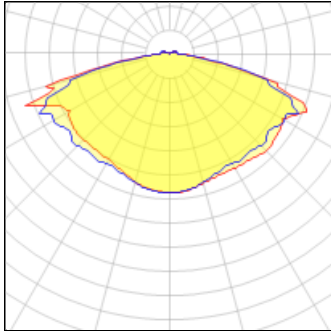

## Light output 1 (integrated)

Lamp type		CCT	3114 K
Nominal lamp power	31 W	CRI	80
Total flux	2844 lm	LOR	100%
Luminous efficacy	92 lm/W	ULOR	3%
		Total power	31 W

## Shape and measurements

Height: 1.00 in

Diameter: 7.50 in