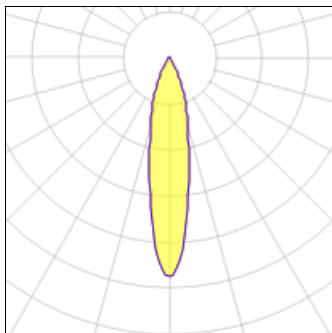

# Product data sheet

RASTAF 86 LED TONDO ORIENTABILE - SPOT - 3000K + PIASTRA INCASSO D'ACCIAIO PER 2 FARETTI RASTAF 86 M038505 + M017300

ARTEMIDE

Rastaf 86 LED tondo orientabile - spot - 3000K + Piastra incasso d'acciaio per 2 faretti Rastaf 86

## Light output 1 (integrated)

Lamp type	LED	CCT	3 K
Nominal lamp power	12.4 W	CRI	80
Total flux	355 lm	LOR	100%
Luminous efficacy	29 lm/W	Total power	12.4 W

## Light output 2 (integrated)

Lamp type	LED	CCT	3 K
Nominal lamp power	12.4 W	CRI	80
Total flux	355 lm	LOR	100%
Luminous efficacy	29 lm/W	Total power	12.4 W

## Shape and measurements

Length: 4.92 in

Width: 10.83 in

Height: 1.30 in