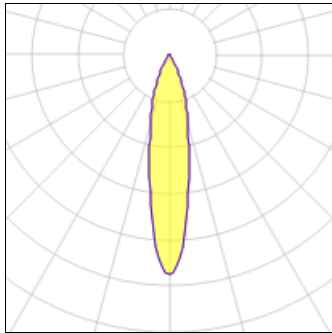

# Product data sheet

RASTAF 86 LED TONDO ORIENTABILE - SPOT - 3000K + PIASTRA INCASSO D'ACCIAIO PER 2 FARETTI RASTAF 86 M038505 + M017300

ARTEMIDE

Rastaf 86 LED tondo orientabile - spot - 3000K + Piastra incasso d'acciaio per 2 faretti Rastaf 86

## Light output 1 (integrated)

Lamp type	LED	CCT	3 K
Nominal lamp power	12.4 W	CRI	80
Total flux	355 lm	LOR	100%
Luminous efficacy	29 lm/W	Total power	12.4 W

## Light output 2 (integrated)

Lamp type	LED	CCT	3 K
Nominal lamp power	12.4 W	CRI	80
Total flux	355 lm	LOR	100%
Luminous efficacy	29 lm/W	Total power	12.4 W

## Shape and measurements

Length: 4.92 in

Width: 10.83 in

Height: 1.30 in