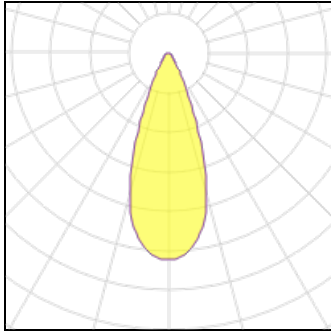

Product data sheet

LGD-GELIOS-4TR-R80-30W DAY4000 (WH, 20-60 DEG, 230V)

031221

ARLIGHT RUS LLC

IP
20

Hanging lamp for tracks/buses 4 wires, 30W. DAY Glow color 4000K, luminous flux 2700lm, adjustable angle 20-60°, CRI>90. Round housing, metal, white, IP20. Dimensions DxL Ø80x181mm. Input voltage AC220-240V, power 30W. Built-in driver (30-43V, 720mA).

Light output 1 (integrated)

Lamp type	LED	CCT	4000 K
Nominal lamp power	30 W	CRI	90
Total flux	2700 lm	LOR	100%
Luminous efficacy	90 lm/W	Total power	30 W

Mounting mode

Ceiling mounted, Contact rail

Shape and measurements

Height: 7.13 in

Diameter: 3.15 in

Adjustability

Rotatable, Tilttable, Free

Electric

System power: 30 W

Protection

IP: 20