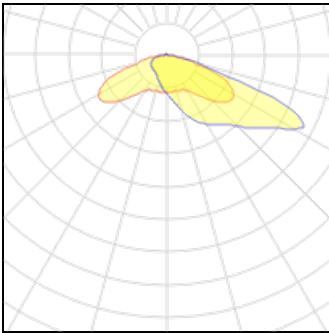

### 1 x LED

Nominal lamp power	70 W	LOR	100%
Lamp flux	5800 lm	Total flux	5800 lm
Luminous efficacy	83 lm/W	Total power	70 W
CCT	4000 K		
CRI	80		

### 1 x LED

Nominal lamp power	55 W	LOR	100%
Lamp flux	4800 lm	Total flux	4800 lm
Luminous efficacy	87 lm/W	Total power	55 W
CCT	4000 K		
CRI	80		

### 1 x LED

Nominal lamp power	70 W	LOR	100%
Lamp flux	5800 lm	Total flux	5800 lm
Luminous efficacy	83 lm/W	Total power	70 W
CCT	3000 K		
CRI	80		

**1 x LED**

Nominal lamp power	55 W
Lamp flux	4800 lm
Luminous efficacy	87 lm/W
CCT	3000 K
CRI	80

LOR	100%
Total flux	4800 lm
Total power	55 W

**1 x LED**

Nominal lamp power	47 W
Lamp flux	4200 lm
Luminous efficacy	89 lm/W
CCT	4000 K
CRI	80

LOR	100%
Total flux	4200 lm
Total power	47 W

**1 x LED**

Nominal lamp power	47 W
Lamp flux	4200 lm
Luminous efficacy	89 lm/W
CCT	3000 K
CRI	80