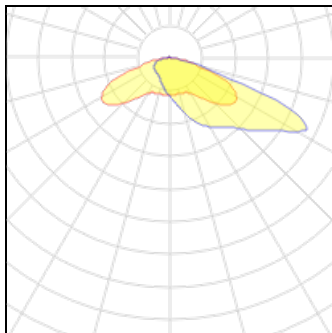

1 x LED

Nominal lamp power	55 W	LOR	100%
Lamp flux	4800 lm	Total flux	4800 lm
Luminous efficacy	87 lm/W	Total power	55 W
CCT	4000 K		
CRI	80