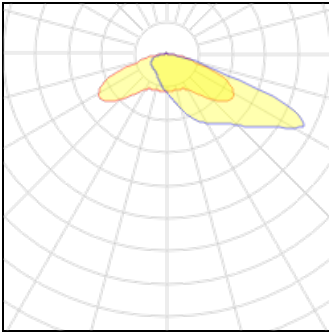

LOR	100%
Total flux	4800 lm
Total power	55 W

**1 x LED**

Nominal lamp power	47 W
Lamp flux	4200 lm
Luminous efficacy	89 lm/W
CCT	4000 K
CRI	80

LOR	100%
Total flux	4200 lm
Total power	47 W

**1 x LED**

Nominal lamp power	47 W
Lamp flux	4200 lm
Luminous efficacy	89 lm/W
CCT	3000 K
CRI	80

LOR	100%
Total flux	4200 lm
Total power	47 W

**1 x LED**

Nominal lamp power	42 W
Lamp flux	3800 lm
Luminous efficacy	90 lm/W
CCT	4000 K
CRI	80

LOR	100%
Total flux	3800 lm
Total power	42 W

**1 x LED**

Nominal lamp power	42 W
Lamp flux	3800 lm
Luminous efficacy	90 lm/W
CCT	3000 K
CRI	80

LOR	100%
Total flux	3800 lm
Total power	42 W

**1 x LED**

Nominal lamp power	34 W	LOR	100%
Lamp flux	3200 lm	Total flux	3200 lm
Luminous efficacy	94 lm/W	Total power	34 W
CCT	4000 K		
CRI	80		

**1 x LED**

Nominal lamp power	34 W	LOR	100%
Lamp flux	3200 lm	Total flux	3200 lm
Luminous efficacy	94 lm/W	Total power	34 W
CCT	3000 K		
CRI	80		

**Mounting mode**

Ceiling mounted, Pole top mounted

**Shape and measurements**