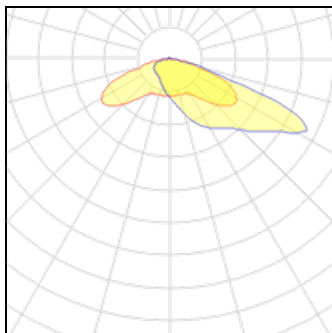

1 x LED

Nominal lamp power	70 W	LOR	100%
Lamp flux	5800 lm	Total flux	5800 lm
Luminous efficacy	83 lm/W	Total power	70 W
CCT	3000 K		
CRI	80