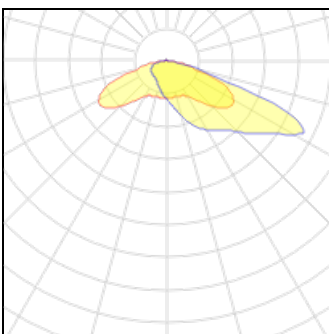

### 1 x LED

Nominal lamp power	70 W	LOR	100%
Lamp flux	5800 lm	Total flux	5800 lm
Luminous efficacy	83 lm/W	Total power	70 W
CCT	3000 K		
CRI	80		

**1 x LED**

Nominal lamp power	55 W
Lamp flux	4800 lm
Luminous efficacy	87 lm/W
CCT	3000 K
CRI	80

LOR	100%
Total flux	4800 lm
Total power	55 W

**1 x LED**

Nominal lamp power	47 W
Lamp flux	4200 lm
Luminous efficacy	89 lm/W
CCT	4000 K
CRI	80

LOR	100%
Total flux	4200 lm
Total power	47 W

**1 x LED**

Nominal lamp power	47 W
Lamp flux	4200 lm
Luminous efficacy	89 lm/W
CCT	3000 K
CRI	80

LOR	100%
Total flux	4200 lm
Total power	47 W

**1 x LED**

Nominal lamp power	42 W
Lamp flux	3800 lm
Luminous efficacy	90 lm/W
CCT	4000 K
CRI	80

LOR	100%
Total flux	3800 lm
Total power	42 W

**1 x LED**

Nominal lamp power	42 W
Lamp flux	3800 lm
Luminous efficacy	90 lm/W
CCT	3000 K
CRI	80