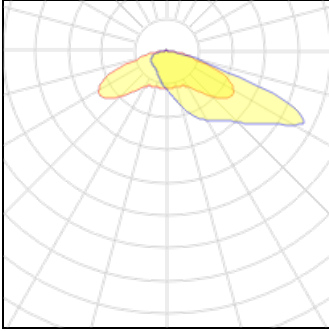

### 1 x LED

Nominal lamp power	70 W	LOR	100%
Lamp flux	5800 lm	Total flux	5800 lm
Luminous efficacy	83 lm/W	Total power	70 W
CCT	4000 K		
CRI	80		

### 1 x LED

Nominal lamp power	55 W	LOR	100%
Lamp flux	4800 lm	Total flux	4800 lm
Luminous efficacy	87 lm/W	Total power	55 W
CCT	4000 K		
CRI	80		

### 1 x LED

Nominal lamp power	70 W	LOR	100%
Lamp flux	5800 lm	Total flux	5800 lm
Luminous efficacy	83 lm/W	Total power	70 W
CCT	3000 K		
CRI	80		

**1 x LED**

Nominal lamp power	55 W
Lamp flux	4800 lm
Luminous efficacy	87 lm/W
CCT	3000 K
CRI	80

LOR	100%
Total flux	4800 lm
Total power	55 W

**1 x LED**

Nominal lamp power	47 W
Lamp flux	4200 lm
Luminous efficacy	89 lm/W
CCT	4000 K
CRI	80

LOR	100%
Total flux	4200 lm
Total power	47 W

**1 x LED**

Nominal lamp power	47 W
Lamp flux	4200 lm
Luminous efficacy	89 lm/W
CCT	3000 K
CRI	80