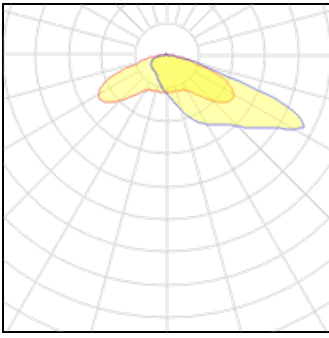

## Light output 1

### 1 x LED

Nominal lamp power	70 W	LOR	100%
Lamp flux	5800 lm	Total flux	5800 lm
Luminous efficacy	83 lm/W	Total power	70 W
CCT	4000 K		
CRI	80		

### 1 x LED

Nominal lamp power	55 W	LOR	100%
Lamp flux	4800 lm	Total flux	4800 lm
Luminous efficacy	87 lm/W	Total power	55 W
CCT	4000 K		
CRI	80		

### 1 x LED

Nominal lamp power	70 W	LOR	100%
Lamp flux	5800 lm	Total flux	5800 lm
Luminous efficacy	83 lm/W	Total power	70 W
CCT	3000 K		
CRI	80		

**1 x LED**

Nominal lamp power	55 W
Lamp flux	4800 lm
Luminous efficacy	87 lm/W
CCT	3000 K
CRI	80