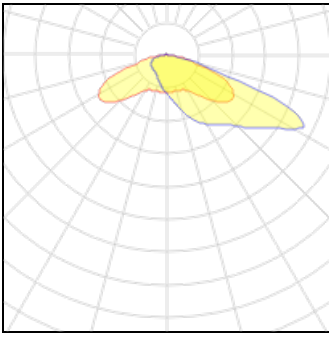

LOR	100%
Total flux	4800 lm
Total power	55 W

**1 x LED**

Nominal lamp power	47 W
Lamp flux	4200 lm
Luminous efficacy	89 lm/W
CCT	4000 K
CRI	80

LOR	100%
Total flux	4200 lm
Total power	47 W

**1 x LED**

Nominal lamp power	47 W
Lamp flux	4200 lm
Luminous efficacy	89 lm/W
CCT	3000 K
CRI	80

LOR	100%
Total flux	4200 lm
Total power	47 W

**1 x LED**

Nominal lamp power	42 W
Lamp flux	3800 lm
Luminous efficacy	90 lm/W
CCT	4000 K
CRI	80

LOR	100%
Total flux	3800 lm
Total power	42 W

**1 x LED**

Nominal lamp power	42 W
Lamp flux	3800 lm
Luminous efficacy	90 lm/W
CCT	3000 K
CRI	80

LOR	100%
Total flux	3800 lm
Total power	42 W

**1 x LED**

Nominal lamp power	34 W	LOR	100%
Lamp flux	3200 lm	Total flux	3200 lm
Luminous efficacy	94 lm/W	Total power	34 W
CCT	4000 K		
CRI	80		

**1 x LED**

Nominal lamp power	34 W	LOR	100%
Lamp flux	3200 lm	Total flux	3200 lm
Luminous efficacy	94 lm/W	Total power	34 W
CCT	3000 K		
CRI	80		

**Mounting mode**

Ceiling mounted, Pole top mounted

**Shape and measurements**