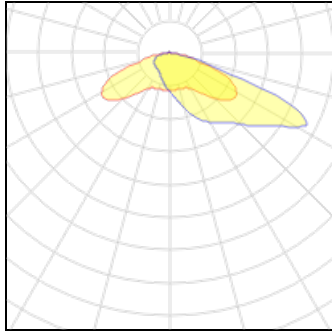

# Product data sheet

ICON 44 LED HELDER F4T1  
4481X4XX  
PROLUMIA

Light Source: Philips LumiLEDs Luxeon TX Color temperature: 3000K / 4000K Color rendering index: Ra ≥ 75 Operating temperature: -30°C ~ +50°C Rated life hours: L90 > 100.000 hours LED driver (included): Meanwell / Philips Xitanium Input: 220-240V AC 50/60Hz Power factor: > 0,95

## Light output 1

### 1 x LED

Nominal lamp power	70 W	LOR	100%
Lamp flux	5800 lm	Total flux	5800 lm
Luminous efficacy	83 lm/W	Total power	70 W
CCT	4000 K		
CRI	80		