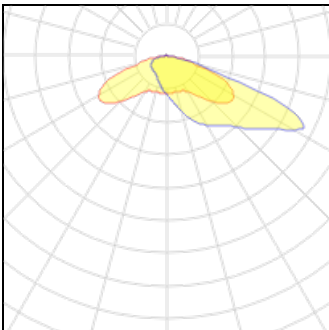

### 1 x LED

Nominal lamp power	70 W	LOR	100%
Lamp flux	5800 lm	Total flux	5800 lm
Luminous efficacy	83 lm/W	Total power	70 W
CCT	3000 K		
CRI	80		

**1 x LED**

Nominal lamp power	55 W
Lamp flux	4800 lm
Luminous efficacy	87 lm/W
CCT	3000 K
CRI	80

LOR	100%
Total flux	4800 lm
Total power	55 W

**1 x LED**

Nominal lamp power	47 W
Lamp flux	4200 lm
Luminous efficacy	89 lm/W
CCT	4000 K
CRI	80

LOR	100%
Total flux	4200 lm
Total power	47 W

**1 x LED**

Nominal lamp power	47 W
Lamp flux	4200 lm
Luminous efficacy	89 lm/W
CCT	3000 K
CRI	80

LOR	100%
Total flux	4200 lm
Total power	47 W

**1 x LED**

Nominal lamp power	42 W
Lamp flux	3800 lm
Luminous efficacy	90 lm/W
CCT	4000 K
CRI	80

LOR	100%
Total flux	3800 lm
Total power	42 W

**1 x LED**

Nominal lamp power	42 W
Lamp flux	3800 lm
Luminous efficacy	90 lm/W
CCT	3000 K
CRI	80