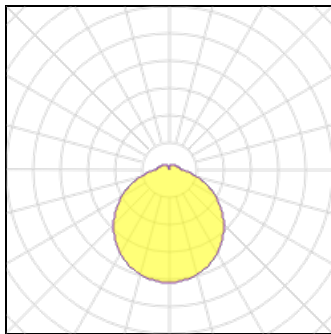

Product data sheet

CEILING LIGHT CEX24-10 24W 6400K

31010905240

CDN

IP
20

Seville ceiling light has a simple appearance. High CRI (Ra \geq 90) LEDs and PMMA diffuser is used to produce soft, uniform light without any dark areas. It is ideal for use in corridors, staircases, storage rooms, etc.

Light output 1 (integrated)

Lamp type	LED	CCT	6800 K
Nominal lamp power	22.62 W	CRI	90
Total flux	1460 lm	LOR	100%
Luminous efficacy	65 lm/W	Total power	22.62 W

Mounting mode

Ceiling mounted

Shape and measurements

Height: 3.94 in

Diameter: 13.78 in

Adjustability

Fixed

Electric

System power: 22.62 W

Protection

IP: 20