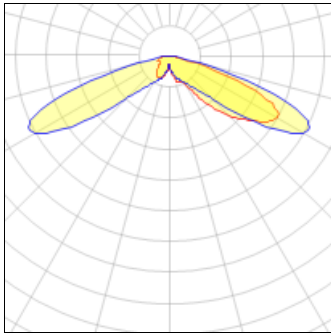

# Product data sheet

PMM MESA  
PMM-SA1A-830-U-T4W  
COOPER LIGHTING

IP  
47

Die-cast aluminum housing and door, Lumens packages ranging from 3,000 - 29,000 lumens, Choice of 13 high-efficiency, patented AccuLED Optics™, Base casting slip fits over a standard 3" O.D. tenon, Wall, single and dual-mount configurations available, 10kV/10vKA surge protection standard, LED fixture features a five-year warranty

## Light output 1 (integrated)

Lamp type	LED	CCT	3000 K
Nominal lamp power	34 W	CRI	80
Total flux	3256 lm	LOR	100%
Luminous efficacy	96 lm/W	Total power	34 W

## Shape and measurements

Height: 0.39 in

Diameter: 6.00 in