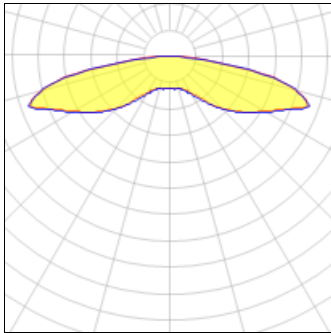

Product data sheet

PMM MESA
PMM-F05-LED-E-U-5XQ-7030
COOPER LIGHTING

IP
47

Die-cast aluminum housing and door, Lumens packages ranging from 3,000 - 29,000 lumens, Choice of 13 high-efficiency, patented AccuLED Optics™, Base casting slip fits over a standard 3" O.D. tenon, Wall, single and dual-mount configurations available, 10kV/10vKA surge protection standard, LED fixture features a five-year warranty

Light output 1 (integrated)

Lamp type	LED	CCT	3000 K
Nominal lamp power	133.3 W	CRI	70
Total flux	9813 lm	LOR	100%
Luminous efficacy	74 lm/W	Total power	133.3 W

Mounting mode

Wall mounted

Shape and measurements

Length: 2.04 in

Width: 12.00 in

Height: 0.39 in

Adjustability

Fixed

Electric

System power: 133.3 W

Protection