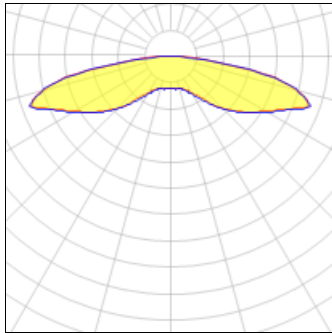

Product data sheet

PMM MESA
PMM-F05-LED-E-U-5XQ-7030
COOPER LIGHTING

IP
47

Die-cast aluminum housing and door, Lumens packages ranging from 3,000 - 29,000 lumens, Choice of 13 high-efficiency, patented AccuLED Optics™, Base casting slip fits over a standard 3" O.D. tenon, Wall, single and dual-mount configurations available, 10kV/10vKA surge protection standard, LED fixture features a five-year warranty

Light output 1 (integrated)

Lamp type	LED	CCT	3000 K
Nominal lamp power	133.3 W	CRI	70
Total flux	9813 lm	LOR	100%
Luminous efficacy	74 lm/W	Total power	133.3 W

Mounting mode

Wall mounted

Shape and measurements

Length: 2.04 in

Width: 12.00 in

Height: 0.39 in

Adjustability

Fixed

Electric

System power: 133.3 W

Protection