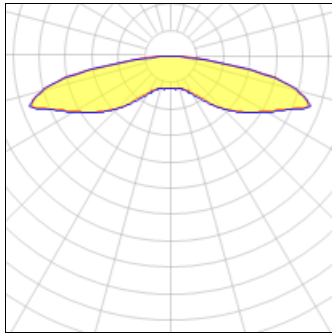

Product data sheet

PMM MESA

PMM-F05-LED-E-U-5XQ-7030

COOPER LIGHTING

IP
47

Die-cast aluminum housing and door, Lumens packages ranging from 3,000 - 29,000 lumens, Choice of 13 high-efficiency, patented AccuLED Optics™, Base casting slip fits over a standard 3" O.D. tenon, Wall, single and dual-mount configurations available, 10kV/10vKA surge protection standard, LED fixture features a five-year warranty

Light output 1 (integrated)

Lamp type	LED	CCT	3000 K
Nominal lamp power	133.3 W	CRI	70
Total flux	9813 lm	LOR	100%
Luminous efficacy	74 lm/W	Total power	133.3 W

Mounting mode

Wall mounted

Shape and measurements

Length: 2.04 in

Width: 12.00 in

Height: 0.39 in

Adjustability

Fixed

Electric

System power: 133.3 W

Protection