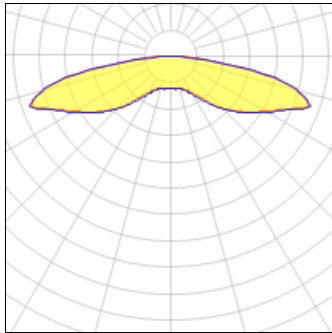

# Product data sheet

PMM MESA  
 PMM-F05-LED-E-U-5XQ-7030  
 COOPER LIGHTING

IP  
47

Die-cast aluminum housing and door, Lumens packages ranging from 3,000 - 29,000 lumens, Choice of 13 high-efficiency, patented AccuLED Optics™, Base casting slip fits over a standard 3" O.D. tenon, Wall, single and dual-mount configurations available, 10kV/10vKA surge protection standard, LED fixture features a five-year warranty

## Light output 1 (integrated)

Lamp type	LED	CCT	3000 K
Nominal lamp power	133.3 W	CRI	70
Total flux	9813 lm	LOR	100%
Luminous efficacy	74 lm/W	Total power	133.3 W

## Shape and measurements

Length: 2.04 in

Width: 12.00 in

Height: 0.39 in