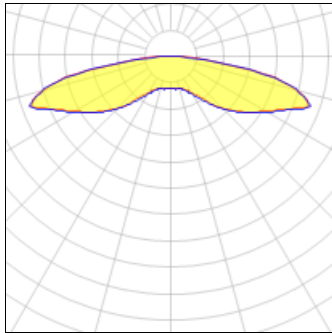

Product data sheet

PMM MESA
 PMM-F05-LED-E-U-5XQ-7030
 COOPER LIGHTING

IP
47

Die-cast aluminum housing and door, Lumens packages ranging from 3,000 - 29,000 lumens, Choice of 13 high-efficiency, patented AccuLED Optics™, Base casting slip fits over a standard 3" O.D. tenon, Wall, single and dual-mount configurations available, 10kV/10vKA surge protection standard, LED fixture features a five-year warranty

Light output 1 (integrated)

Lamp type	LED	CCT	3000 K
Nominal lamp power	133.3 W	CRI	70
Total flux	9813 lm	LOR	100%
Luminous efficacy	74 lm/W	Total power	133.3 W

Mounting mode

Wall mounted

Shape and measurements

Length: 2.04 in

Width: 12.00 in

Height: 0.39 in

Adjustability

Fixed

Electric

System power: 133.3 W

Protection