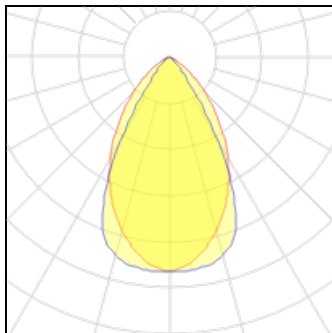

# Product data sheet

INFINITE PRO 1136MM SUSPENDED HEXA-CELL

AK15-34W8HCD360

LEDSC4

LedsC4 Infinite Pro 1136mm Suspended Hexa-Cell AK15-34W8HCD360V3 Lineal lighting system for indoor use. For downlighting. Structure finish: Black. Diffuser material: Polycarbonate. Diffuser finish: Hexa-Cell. Warranty: 5 Years. Product net weight (Kg): 2.96 Product length (mm): 1136 Product width or diameter (mm): 52 Product height (mm): 90 Class 1. IP: IP20. LED. No. of lampholders or LEDs: 1. Driver brand: TCI. Maximum power of light source: 31.1W. Colour temperature: 3000K. Colour rendering index: 80. MacAdam Steps: 3. Hours of life: 80.000h L80B20. UGR: 10.8. Photobiological risk: RG1. % de Flickering: <5%. Real flux (lm): 1492. Real lm/W: 46. Voltage / frequency range: 220-240/50-60Hz. Voltage: 96. Equipment included: Yes. Total power: 32.6. Power factor: 0.95. Dimmable equipment included: DALI-2/PUSH.

### 1 x LED

Nominal lamp power	3.8 W	LOR	100%
Lamp flux	65 lm	Total flux	65 lm
Luminous efficacy	17 lm/W	Total power	3.8 W
CCT	3000 K		
CRI	80		

## Shape and measurements

Length: 2.05 in

Width: 44.72 in

Height: 3.54 in