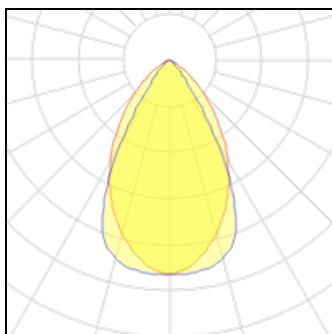

# Product data sheet

INFINITE PRO 1136MM SUSPENDED HEXA-CELL

AK15-34W8HCD360

LEDSC4

LedsC4 Infinite Pro 1136mm Suspended Hexa-Cell AK15-34W8HCD360V3 Lineal lighting system for indoor use. For downlighting. Structure finish: Black. Diffuser material: Polycarbonate. Diffuser finish: Hexa-Cell. Warranty: 5 Years. Product net weight (Kg): 2.96 Product length (mm): 1136 Product width or diameter (mm): 52 Product height (mm): 90 Class 1. IP: IP20. LED. No. of lampholders or LEDs: 1. Driver brand: TCI. Maximum power of light source: 31.1W. Colour temperature: 3000K. Colour rendering index: 80. MacAdam Steps: 3. Hours of life: 80.000h L80B20. UGR: 10.8. Photobiological risk: RG1. % de Flickering: <5%. Real flux (lm): 1492. Real lm/W: 46. Voltage / frequency range: 220-240/50-60Hz. Voltage: 96. Equipment included: Yes. Total power: 32.6. Power factor: 0.95. Dimmable equipment included: DALI-2/PUSH.

### 1 x LED

Nominal lamp power	3.8 W	LOR	100%
Lamp flux	65 lm	Total flux	65 lm
Luminous efficacy	17 lm/W	Total power	3.8 W
CCT	3000 K		
CRI	80		

## Shape and measurements

Length: 2.05 in

Width: 44.72 in

Height: 3.54 in