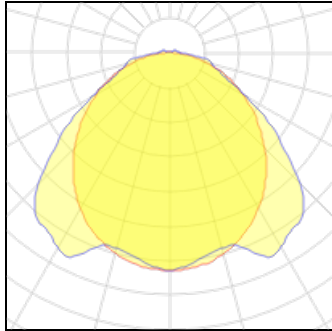

Product data sheet

PRO-AQUA III, 60CM
40281600
PROLUMIA

Light source: LED SMD2835 Beam angle: 120° Color temperature: 4000K Light output: Switchable (4 positions) Color rendering index: Ra >80
Operating temperature: -25°C – +40°C Rated life hours: L70 > 50.000 (L70 > 50,000) LED driver (included): CE (Osram) Input: 220 - 240V AC
50-60Hz Power factor: >0,90 (>0.90) Safety class: Class II

Light output 1

1 x LED

Nominal lamp power	18 W	LOR	100%
Lamp flux	2700 lm	Total flux	2700 lm
Luminous efficacy	150 lm/W	Total power	18 W
CCT	4500 K		
CRI	80		

1 x LED

Nominal lamp power	15 W	LOR	100%
Lamp flux	2250 lm	Total flux	2250 lm
Luminous efficacy	150 lm/W	Total power	15 W
CCT	4500 K		
CRI	80		

1 x LED

Nominal lamp power	12 W	LOR	100%
Lamp flux	1800 lm	Total flux	1800 lm
Luminous efficacy	150 lm/W	Total power	12 W
CCT	4500 K		
CRI	80		

1 x LED

Nominal lamp power
 Lamp flux
 Luminous efficacy
 CCT
 CRI

10 W
 1500 lm
 150 lm/W
 4500 K
 80

LOR
 Total flux
 Total power

100%
 1500 lm
 10 W

Mounting mode

Ceiling recessed, Wall mounted

Shape and measurements

Length: 2.95 in
 Width: 23.90 in
 Height: 2.76 in

Electric