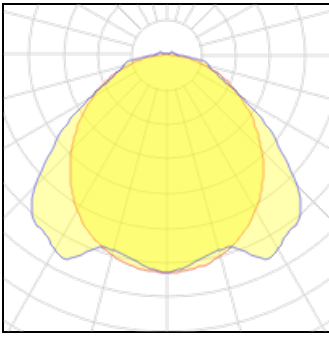

Product data sheet

PRO-AQUA III, 60CM
40281600
PROLUMIA

Light source: LED SMD2835 Beam angle: 120° Color temperature: 4000K Light output: Switchable (4 positions) Color rendering index: Ra >80
Operating temperature: -25°C – +40°C Rated life hours: L70 > 50.000 (L70 > 50,000) LED driver (included): CE (Osram) Input: 220 - 240V AC
50-60Hz Power factor: >0,90 (>0.90) Safety class: Class II

Light output 1

1 x LED

Nominal lamp power	18 W	LOR	100%
Lamp flux	2700 lm	Total flux	2700 lm
Luminous efficacy	150 lm/W	Total power	18 W
CCT	4500 K		
CRI	80		

1 x LED

Nominal lamp power	15 W	LOR	100%
Lamp flux	2250 lm	Total flux	2250 lm
Luminous efficacy	150 lm/W	Total power	15 W
CCT	4500 K		
CRI	80		

1 x LED

Nominal lamp power	12 W	LOR	100%
Lamp flux	1800 lm	Total flux	1800 lm
Luminous efficacy	150 lm/W	Total power	12 W
CCT	4500 K		
CRI	80		

1 x LED

Nominal lamp power
 Lamp flux
 Luminous efficacy
 CCT
 CRI

10 W
 1500 lm
 150 lm/W
 4500 K
 80

LOR
 Total flux
 Total power

100%
 1500 lm
 10 W

Mounting mode

Ceiling recessed, Wall mounted

Shape and measurements

Length: 2.95 in
 Width: 23.90 in
 Height: 2.76 in

Electric