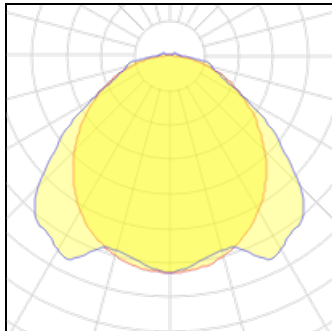

Product data sheet

PRO-AQUA III, 60CM
40281600
PROLUMIA

Light source: LED SMD2835 Beam angle: 120° Color temperature: 4000K Light output: Switchable (4 positions) Color rendering index: Ra >80
Operating temperature: -25°C – +40°C Rated life hours: L70 > 50.000 (L70 > 50,000) LED driver (included): CE (Osram) Input: 220 - 240V AC
50-60Hz Power factor: >0,90 (>0.90) Safety class: Class II

Light output 1

1 x LED

Nominal lamp power	18 W	LOR	100%
Lamp flux	2700 lm	Total flux	2700 lm
Luminous efficacy	150 lm/W	Total power	18 W
CCT	4500 K		
CRI	80		

1 x LED

Nominal lamp power	15 W	LOR	100%
Lamp flux	2250 lm	Total flux	2250 lm
Luminous efficacy	150 lm/W	Total power	15 W
CCT	4500 K		
CRI	80		

1 x LED

Nominal lamp power	12 W	LOR	100%
Lamp flux	1800 lm	Total flux	1800 lm
Luminous efficacy	150 lm/W	Total power	12 W
CCT	4500 K		
CRI	80		

1 x LED

Nominal lamp power
 Lamp flux
 Luminous efficacy
 CCT
 CRI

10 W
 1500 lm
 150 lm/W
 4500 K
 80

LOR
 Total flux
 Total power

100%
 1500 lm
 10 W

Mounting mode

Ceiling recessed, Wall mounted

Shape and measurements

Length: 2.95 in
 Width: 23.90 in
 Height: 2.76 in

Electric