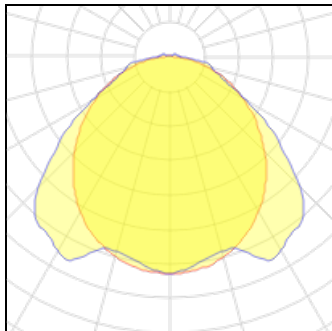

Product data sheet

PRO-AQUA III, 60CM
40281600
PROLUMIA

Light source: LED SMD2835 Beam angle: 120° Color temperature: 4000K Light output: Switchable (4 positions) Color rendering index: Ra >80
Operating temperature: -25°C – +40°C Rated life hours: L70 > 50.000 (L70 > 50,000) LED driver (included): CE (Osram) Input: 220 - 240V AC
50-60Hz Power factor: >0,90 (>0.90) Safety class: Class II

Light output 1

1 x LED

Nominal lamp power	18 W	LOR	100%
Lamp flux	2700 lm	Total flux	2700 lm
Luminous efficacy	150 lm/W	Total power	18 W
CCT	4500 K		
CRI	80		

1 x LED

Nominal lamp power	15 W	LOR	100%
Lamp flux	2250 lm	Total flux	2250 lm
Luminous efficacy	150 lm/W	Total power	15 W
CCT	4500 K		
CRI	80		

1 x LED

Nominal lamp power	12 W	LOR	100%
Lamp flux	1800 lm	Total flux	1800 lm
Luminous efficacy	150 lm/W	Total power	12 W
CCT	4500 K		
CRI	80		

1 x LED

Nominal lamp power
 Lamp flux
 Luminous efficacy
 CCT
 CRI

10 W
 1500 lm
 150 lm/W
 4500 K
 80

LOR
 Total flux
 Total power

100%
 1500 lm
 10 W

Mounting mode

Ceiling recessed, Wall mounted

Shape and measurements

Length: 2.95 in
 Width: 23.90 in
 Height: 2.76 in

Electric