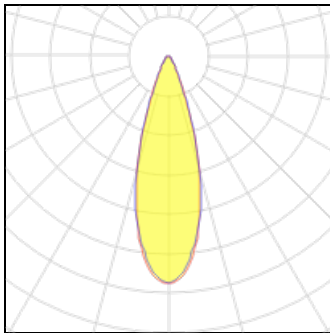

# Product data sheet

GUIDELED SL 13042 CG-S

40071353482

EATON EMERGENCY LIGHTING

• Safety luminaire in LED technology for surface mounting • Low profile of only 30 mm • Unobtrusive appearance ensured by optics integrated in the luminaire • Suitable for mounting heights up to 28 m by narrow beam optics and exceptionally efficient HighPower LEDs • Spacing up to 24 m from luminaire to luminaire with optics for escape route illumination • Up to 15 m from luminaire to luminaire with optics for open area illumination • Minimum service requirement due to high service life of the LEDs (50 000 hours)

## Light output 1 (integrated, emergency)

Lamp type	LED	CCT	6500 K
Nominal lamp power	5 W	CRI	70
Total flux	168 lm	LOR	100%
Luminous efficacy	34 lm/W	Total power	5 W

## Shape and measurements

Length: 5.51 in

Width: 5.51 in

Height: 1.18 in