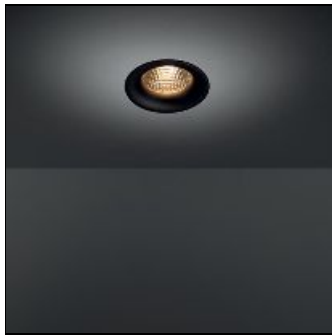

Product data sheet

SMART CAKE 115 LED GE 4000K WIDE FLOOD GOLD

12740246

MODULAR

Smart lighting family Smart Cake, Smart Lotis and Smart Kup form a new generation of spotlights which combine technical ingenuity with timeless design. This family's styling is based on our most popular designs. In concrete terms, the fittings consist of a module which can be combined with one of three trims to suit your requirements. The new spotlights can be combined with Smart Mask or Smart surface box to form the perfect solution for any interior. What you get is a LED module with a different finish. The light flows over the edges of the Smart Cake like its bigger sister.

Light output 1

1 x LED

Nominal lamp power	11 W	LOR	63%
Lamp flux	1470 lm	Total flux	928 lm
Luminous efficacy	84 lm/W	Total power	11 W
CCT	4000 K		
CRI	90		

1 x LED

Nominal lamp power	23.4 W	LOR	63%
Lamp flux	2523 lm	Total flux	1593 lm
Luminous efficacy	68 lm/W	Total power	23.4 W
CCT	4000 K		
CRI	90		

1 x LED

Nominal lamp power	16.2 W	LOR	63%
Lamp flux	1941 lm	Total flux	1225 lm
Luminous efficacy	76 lm/W	Total power	16.2 W
CCT	4000 K		
CRI	90		

Mounting mode

Ceiling recessed

Shape and measurements

Height: 2.87 in

Diameter: 4.53 in

Weight: 0.52 kg

Adjustability

Fixed

Electric

System power: 11-23.4 W

Appliance Class: II

Protection