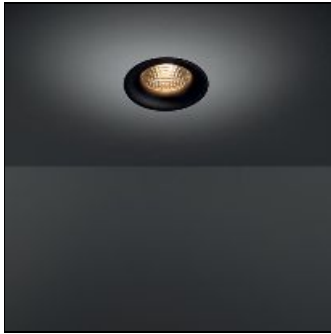

# Product data sheet

SMART CAKE 115 LED GE 4000K WIDE FLOOD GOLD

12740246

MODULAR

Smart lighting family Smart Cake, Smart Lotis and Smart Kup form a new generation of spotlights which combine technical ingenuity with timeless design. This family's styling is based on our most popular designs. In concrete terms, the fittings consist of a module which can be combined with one of three trims to suit your requirements. The new spotlights can be combined with Smart Mask or Smart surface box to form the perfect solution for any interior. What you get is a LED module with a different finish. The light flows over the edges of the Smart Cake like its bigger sister.

## Light output 1

1 x LED

Nominal lamp power	11 W	LOR	63%
Lamp flux	1470 lm	Total flux	928 lm
Luminous efficacy	84 lm/W	Total power	11 W
CCT	4000 K		
CRI	90		

1 x LED

Nominal lamp power	23.4 W	LOR	63%
Lamp flux	2523 lm	Total flux	1593 lm
Luminous efficacy	68 lm/W	Total power	23.4 W
CCT	4000 K		
CRI	90		

## Mounting mode

Ceiling recessed

**Shape and measurements**

Height: 2.87 in

Diameter: 4.53 in

Weight: 0.52 kg

**Adjustability**

Fixed