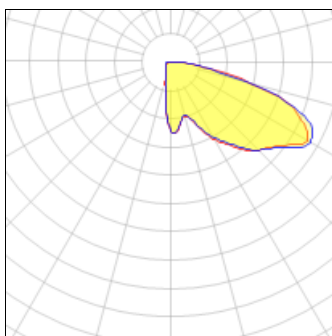

Product data sheet

GLEON GALLEON LED
GLEON-SA1A-722-U-SLL
COOPER LIGHTING

IP
47

Choice of 16 high-efficiency, patented AccuLED Optics™, Lumen packages range from 4,200 – 80,800 (34W – 640W), Available in 2200K, 2700K, 3000K, 3500K, 4000K, 5000K or 5700K CCT, -40°C to 40°C operating range, optional 50°C high ambient, 120-277V 50/60Hz, 347V 60Hz or 480V 60Hz operation, IP66 rated housing and light square, 3G vibration rated, Pole, mast-arm or wall-mounted configurations, Five-year warranty

Light output 1 (integrated)

Lamp type	LED	CCT	2200 K
Nominal lamp power	34 W	CRI	70
Total flux	3153 lm	LOR	100%
Luminous efficacy	93 lm/W	Total power	34 W

Mounting mode

Pole top mounted

Shape and measurements

Length: 30.00 in

Width: 12.00 in

Height: 0.39 in

Adjustability

Fixed

Electric

System power: 34 W

Protection