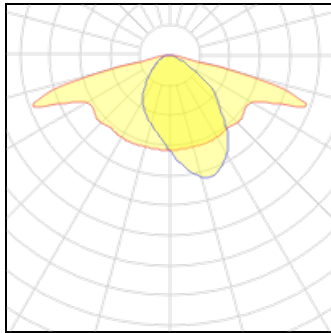

Light output 1

1 x LED

Nominal lamp power	27.1 W	LOR	90%
Lamp flux	4000 lm	Total flux	3617 lm
Luminous efficacy	148 lm/W	Total power	27.1 W
CCT	2700 K		
CRI	70		

Mounting mode

Pole top mounted

Shape and measurements

Height: 4.45 in

Diameter: 19.29 in

Adjustability

Fixed

Design

Material impression: Matt

Electric

System power: 27.1 W