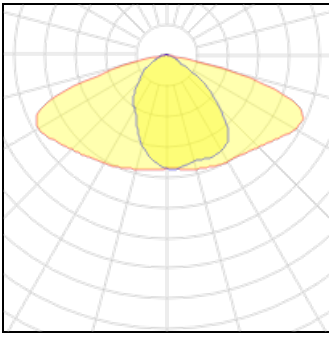

Light output 1

1 x LED

Nominal lamp power	48.3 W	LOR	100%
Lamp flux	6400 lm	Total flux	6400 lm
Luminous efficacy	133 lm/W	Total power	48.3 W
CCT	4000 K		
CRI	80		

1 x LED

Nominal lamp power	43.8 W	LOR	100%
Lamp flux	5800 lm	Total flux	5800 lm
Luminous efficacy	132 lm/W	Total power	43.8 W
CCT	4000 K		
CRI	80		

1 x LED

Nominal lamp power	46.2 W	LOR	100%
Lamp flux	5800 lm	Total flux	5800 lm
Luminous efficacy	126 lm/W	Total power	46.2 W
CCT	3000 K		
CRI	80		

1 x LED

Nominal lamp power	54.2 W	LOR	100%
Lamp flux	6800 lm	Total flux	6800 lm
Luminous efficacy	125 lm/W	Total power	54.2 W
CCT	3000 K		
CRI	80		

1 x LED

Nominal lamp power	51 W	LOR	100%
Lamp flux	6400 lm	Total flux	6400 lm
Luminous efficacy	125 lm/W	Total power	51 W
CCT	3000 K		
CRI	80		

1 x LED

Nominal lamp power	54.4 W	LOR	100%
Lamp flux	7200 lm	Total flux	7200 lm
Luminous efficacy	132 lm/W	Total power	54.4 W
CCT	4000 K		
CRI	80		