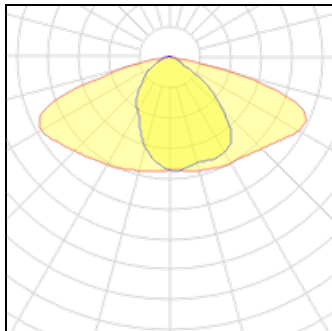

Light output 1

1 x LED

Nominal lamp power	48.3 W	LOR	100%
Lamp flux	6400 lm	Total flux	6400 lm
Luminous efficacy	133 lm/W	Total power	48.3 W
CCT	4000 K		
CRI	80		

1 x LED

Nominal lamp power	43.8 W	LOR	100%
Lamp flux	5800 lm	Total flux	5800 lm
Luminous efficacy	132 lm/W	Total power	43.8 W
CCT	4000 K		
CRI	80		

1 x LED

Nominal lamp power	46.2 W	LOR	100%
Lamp flux	5800 lm	Total flux	5800 lm
Luminous efficacy	126 lm/W	Total power	46.2 W
CCT	3000 K		
CRI	80		

1 x LED

Nominal lamp power	54.2 W	LOR	100%
Lamp flux	6800 lm	Total flux	6800 lm
Luminous efficacy	125 lm/W	Total power	54.2 W
CCT	3000 K		
CRI	80		