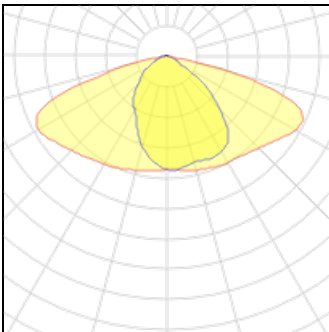

Light output 1

1 x LED

Nominal lamp power	48.3 W	LOR	100%
Lamp flux	6400 lm	Total flux	6400 lm
Luminous efficacy	133 lm/W	Total power	48.3 W
CCT	4000 K		
CRI	80		

1 x LED

Nominal lamp power	43.8 W	LOR	100%
Lamp flux	5800 lm	Total flux	5800 lm
Luminous efficacy	132 lm/W	Total power	43.8 W
CCT	4000 K		
CRI	80		

1 x LED

Nominal lamp power	46.2 W	LOR	100%
Lamp flux	5800 lm	Total flux	5800 lm
Luminous efficacy	126 lm/W	Total power	46.2 W
CCT	3000 K		
CRI	80		

1 x LED

Nominal lamp power	54.2 W	LOR	100%
Lamp flux	6800 lm	Total flux	6800 lm
Luminous efficacy	125 lm/W	Total power	54.2 W
CCT	3000 K		
CRI	80		

1 x LED

Nominal lamp power	51 W	LOR	100%
Lamp flux	6400 lm	Total flux	6400 lm
Luminous efficacy	125 lm/W	Total power	51 W
CCT	3000 K		
CRI	80		

1 x LED

Nominal lamp power	54.4 W	LOR	100%
Lamp flux	7200 lm	Total flux	7200 lm
Luminous efficacy	132 lm/W	Total power	54.4 W
CCT	4000 K		
CRI	80		