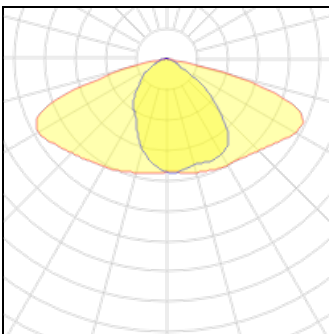

Light output 1

1 x LED

Nominal lamp power	48.3 W	LOR	100%
Lamp flux	6400 lm	Total flux	6400 lm
Luminous efficacy	133 lm/W	Total power	48.3 W
CCT	4000 K		
CRI	80		

1 x LED

Nominal lamp power	43.8 W	LOR	100%
Lamp flux	5800 lm	Total flux	5800 lm
Luminous efficacy	132 lm/W	Total power	43.8 W
CCT	4000 K		
CRI	80		

1 x LED

Nominal lamp power	46.2 W	LOR	100%
Lamp flux	5800 lm	Total flux	5800 lm
Luminous efficacy	126 lm/W	Total power	46.2 W
CCT	3000 K		
CRI	80		

1 x LED

Nominal lamp power	54.2 W	LOR	100%
Lamp flux	6800 lm	Total flux	6800 lm
Luminous efficacy	125 lm/W	Total power	54.2 W
CCT	3000 K		
CRI	80		

1 x LED

Nominal lamp power	51 W	LOR	100%
Lamp flux	6400 lm	Total flux	6400 lm
Luminous efficacy	125 lm/W	Total power	51 W
CCT	3000 K		
CRI	80		

1 x LED

Nominal lamp power	54.4 W	LOR	100%
Lamp flux	7200 lm	Total flux	7200 lm
Luminous efficacy	132 lm/W	Total power	54.4 W
CCT	4000 K		
CRI	80		

1 x LED

Nominal lamp power	57.4 W	LOR	100%
Lamp flux	7200 lm	Total flux	7200 lm
Luminous efficacy	125 lm/W	Total power	57.4 W
CCT	3000 K		
CRI	80		

1 x LED

Nominal lamp power	51.3 W	LOR	100%
Lamp flux	6800 lm	Total flux	6800 lm
Luminous efficacy	133 lm/W	Total power	51.3 W
CCT	4000 K		
CRI	80		