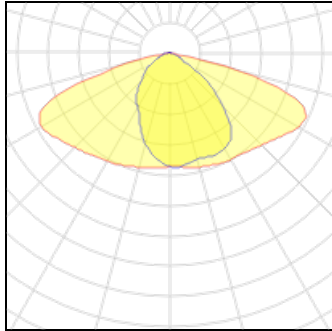

Light output 1

1 x LED

Nominal lamp power	48.3 W	LOR	100%
Lamp flux	6400 lm	Total flux	6400 lm
Luminous efficacy	133 lm/W	Total power	48.3 W
CCT	4000 K		
CRI	80		

1 x LED

Nominal lamp power	43.8 W	LOR	100%
Lamp flux	5800 lm	Total flux	5800 lm
Luminous efficacy	132 lm/W	Total power	43.8 W
CCT	4000 K		
CRI	80		

1 x LED

Nominal lamp power	46.2 W	LOR	100%
Lamp flux	5800 lm	Total flux	5800 lm
Luminous efficacy	126 lm/W	Total power	46.2 W
CCT	3000 K		
CRI	80		

1 x LED

Nominal lamp power	54.2 W	LOR	100%
Lamp flux	6800 lm	Total flux	6800 lm
Luminous efficacy	125 lm/W	Total power	54.2 W
CCT	3000 K		
CRI	80		