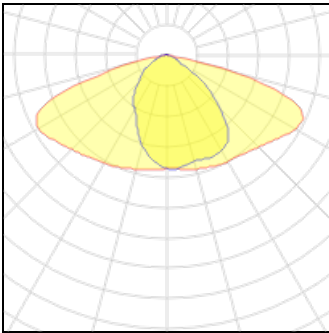

Light output 1

1 x LED

Nominal lamp power	48.3 W	LOR	100%
Lamp flux	6400 lm	Total flux	6400 lm
Luminous efficacy	133 lm/W	Total power	48.3 W
CCT	4000 K		
CRI	80		

1 x LED

Nominal lamp power	43.8 W	LOR	100%
Lamp flux	5800 lm	Total flux	5800 lm
Luminous efficacy	132 lm/W	Total power	43.8 W
CCT	4000 K		
CRI	80		

1 x LED

Nominal lamp power	46.2 W	LOR	100%
Lamp flux	5800 lm	Total flux	5800 lm
Luminous efficacy	126 lm/W	Total power	46.2 W
CCT	3000 K		
CRI	80		

1 x LED

Nominal lamp power	54.2 W	LOR	100%
Lamp flux	6800 lm	Total flux	6800 lm
Luminous efficacy	125 lm/W	Total power	54.2 W
CCT	3000 K		
CRI	80		

1 x LED

Nominal lamp power	51 W	LOR	100%
Lamp flux	6400 lm	Total flux	6400 lm
Luminous efficacy	125 lm/W	Total power	51 W
CCT	3000 K		
CRI	80		

1 x LED

Nominal lamp power	54.4 W	LOR	100%
Lamp flux	7200 lm	Total flux	7200 lm
Luminous efficacy	132 lm/W	Total power	54.4 W
CCT	4000 K		
CRI	80		