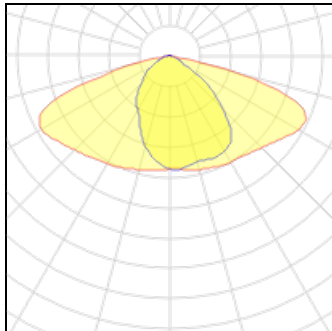

Light output 1

1 x LED

Nominal lamp power	48.3 W	LOR	100%
Lamp flux	6400 lm	Total flux	6400 lm
Luminous efficacy	133 lm/W	Total power	48.3 W
CCT	4000 K		
CRI	80		

1 x LED

Nominal lamp power	43.8 W	LOR	100%
Lamp flux	5800 lm	Total flux	5800 lm
Luminous efficacy	132 lm/W	Total power	43.8 W
CCT	4000 K		
CRI	80		

1 x LED

Nominal lamp power	46.2 W	LOR	100%
Lamp flux	5800 lm	Total flux	5800 lm
Luminous efficacy	126 lm/W	Total power	46.2 W
CCT	3000 K		
CRI	80		

1 x LED

Nominal lamp power	54.2 W	LOR	100%
Lamp flux	6800 lm	Total flux	6800 lm
Luminous efficacy	125 lm/W	Total power	54.2 W
CCT	3000 K		
CRI	80		