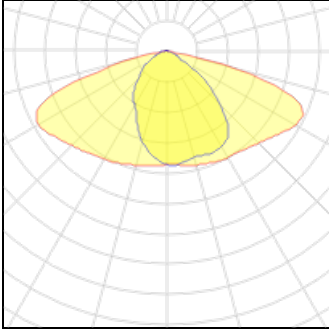

Light output 1

1 x LED

Nominal lamp power	48.3 W	LOR	100%
Lamp flux	6400 lm	Total flux	6400 lm
Luminous efficacy	133 lm/W	Total power	48.3 W
CCT	4000 K		
CRI	80		

1 x LED

Nominal lamp power	43.8 W	LOR	100%
Lamp flux	5800 lm	Total flux	5800 lm
Luminous efficacy	132 lm/W	Total power	43.8 W
CCT	4000 K		
CRI	80		

1 x LED

Nominal lamp power	46.2 W	LOR	100%
Lamp flux	5800 lm	Total flux	5800 lm
Luminous efficacy	126 lm/W	Total power	46.2 W
CCT	3000 K		
CRI	80		

1 x LED

Nominal lamp power	54.2 W	LOR	100%
Lamp flux	6800 lm	Total flux	6800 lm
Luminous efficacy	125 lm/W	Total power	54.2 W
CCT	3000 K		
CRI	80		

1 x LED

Nominal lamp power	51 W	LOR	100%
Lamp flux	6400 lm	Total flux	6400 lm
Luminous efficacy	125 lm/W	Total power	51 W
CCT	3000 K		
CRI	80		

1 x LED

Nominal lamp power	54.4 W	LOR	100%
Lamp flux	7200 lm	Total flux	7200 lm
Luminous efficacy	132 lm/W	Total power	54.4 W
CCT	4000 K		
CRI	80		