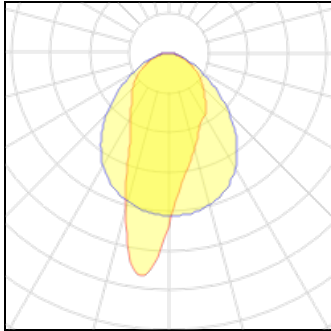

Product data sheet

L.FUSION50SEAL
LXS50E-099401-LXXXA
LUX-IT

recessed mounted direct LED luminaire;

Light output 1 (integrated)

Lamp type	LED	CCT	4000 K
Nominal lamp power	13 W	CRI	90
Total flux	1295 lm	LOR	100%
Luminous efficacy	100 lm/W	Total power	13 W

Mounting mode

Ceiling recessed

Shape and measurements

Length: 39.06 in

Width: 2.48 in

Height: 3.03 in

Adjustability

Fixed