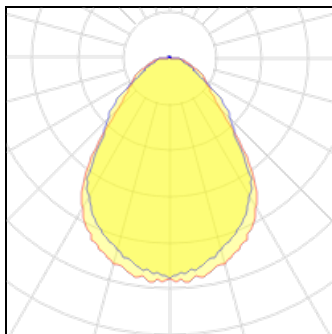

Light output 1 (integrated)

Lamp type	LED	CCT	4000 K
Nominal lamp power	3000 W	CRI	80
Total flux	3600 lm	LOR	100%
Luminous efficacy	1 lm/W	Total power	3000 W

Mounting mode

Ceiling mounted, Pendant

Shape and measurements

Length: 4,704.72 in

Width: 1,161.42 in

Height: 35.43 in

Weight: 1700 kg

Adjustability

Fixed

Design

Material impression: Aluminum