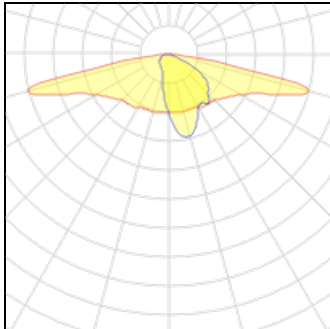

Light output 1

1 x LED

Nominal lamp power	68 W	LOR	82%
Lamp flux	9000 lm	Total flux	7386 lm
Luminous efficacy	109 lm/W	Total power	68 W
CCT	3000 K		
CRI	80		

Mounting mode

Pole top mounted

Electric

System power: 68 W

Shape and measurements

Length: 27.00 in

Width: 14.05 in

Height: 6.73 in