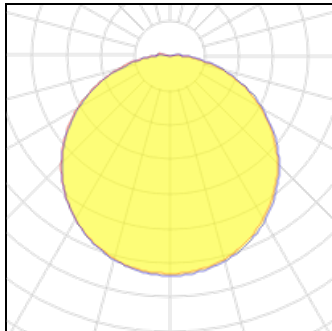

Product data sheet

PRO-SPACE R 75MM
4000420X
PROLUMIA

Light source: SMD LED Beam angle: 120° Color rendering: Ra >80 Operating temperature: -25°C - +50°C Rated life hours: > 50,000 LED driver (included): CE Input: 220 - 240V AC 50Hz Safety class: Class II

Light output 1

1 x LED

Nominal lamp power	6 W	LOR	100%
Lamp flux	380 lm	Total flux	380 lm
Luminous efficacy	63 lm/W	Total power	6 W
CCT	2700 K		
CRI	80		

1 x LED

Nominal lamp power	6 W	LOR	100%
Lamp flux	420 lm	Total flux	420 lm
Luminous efficacy	70 lm/W	Total power	6 W
CCT	4000 K		
CRI	80		

Shape and measurements

Length: 11.81 in

Width: 11.81 in

Height: 3.54 in

Protection

IP: 66

IK: 08