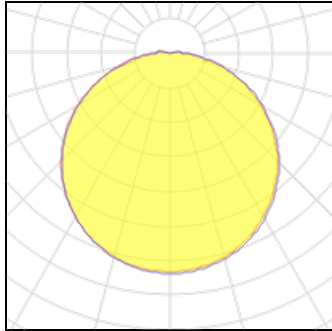

Product data sheet

PRO-SPACE R 75MM
4000420X
PROLUMIA

Light source: SMD LED Beam angle: 120° Color rendering: Ra >80 Operating temperature: -25°C - +50°C Rated life hours: > 50,000 LED driver (included): CE Input: 220 - 240V AC 50Hz Safety class: Class II

Light output 1

1 x LED

Nominal lamp power	6 W	LOR	100%
Lamp flux	380 lm	Total flux	380 lm
Luminous efficacy	63 lm/W	Total power	6 W
CCT	2700 K		
CRI	80		

1 x LED

Nominal lamp power	6 W	LOR	100%
Lamp flux	420 lm	Total flux	420 lm
Luminous efficacy	70 lm/W	Total power	6 W
CCT	4000 K		
CRI	80		

Shape and measurements

Length: 11.81 in

Width: 11.81 in

Height: 3.54 in

Protection

IP: 66

IK: 08