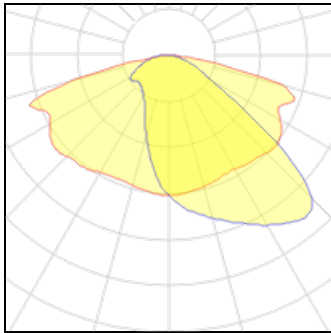

Light output 1

24 x LED

Nominal lamp power	1.667 W	LOR	87%
Lamp flux	250 lm	Total flux	5204 lm
Luminous efficacy	150 lm/W	Total power	40 W
CCT	4000 K		
CRI	70		

Mounting mode

Pole integrated, Pole top mounted

Electric

System power: 40 W

Shape and measurements

Length: 23.62 in

Width: 9.45 in

Height: 5.12 in

Protection

IP: 66

IK: 10

Adjustability

Fixed

Design

Material impression: Aluminum

Color of housing: Black, Anthracite / graphite, Silver gray