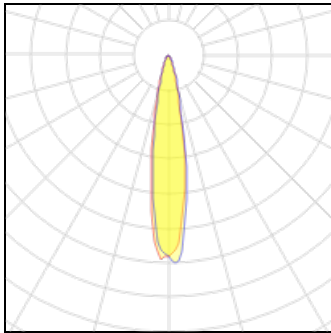

Product data sheet

TRACK LIGHT

EFS6383B

ENDO

Light output 1 (integrated)

Lamp type	LED	CCT	5000 K
Nominal lamp power	10 W	CRI	85
Total flux	950 lm	LOR	100%
Luminous efficacy	95 lm/W	Total power	10 W

Mounting mode

Ceiling mounted, Contact rail

Electric

System power: 10 W

Shape and measurements

Height: 4.21 in

Diameter: 3.07 in

Adjustability

Free