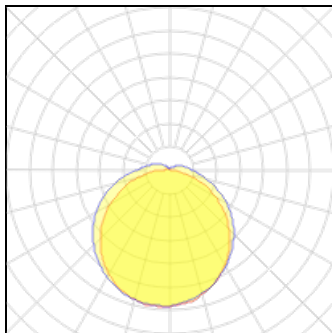

Product data sheet

PRO-AQUA II, 157CM HO
40281501
PROLUMIA

Light source: SMD 2835 LED Beam angle: 120° Color temperature: 4000K (Pure white) Operating temperature: standard -25°C - +50°C, emergency -10°C - +50°C, sensor -25°C - +40°C Rated life hours: > 50,000 LED driver (included): CE Input: 180-265V AC 50/60Hz, 180-230V DC Power factor: > 0.90

Light output 1

1 x LED

Nominal lamp power	57.5 W	LOR	100%
Lamp flux	350 lm	Total flux	350 lm
Luminous efficacy	6 lm/W	Total power	57.5 W
CCT	4500 K		
CRI	80		

1 x LED

Nominal lamp power	56 W	LOR	100%
Lamp flux	7417 lm	Total flux	7417 lm
Luminous efficacy	132 lm/W	Total power	56 W
CCT	4500 K		
CRI	80		

Mounting mode

Ceiling mounted, Wall mounted

Shape and measurements

Length: 90.63 in

Width: 2.48 in

Height: 2.64 in

Design

Color of housing: White