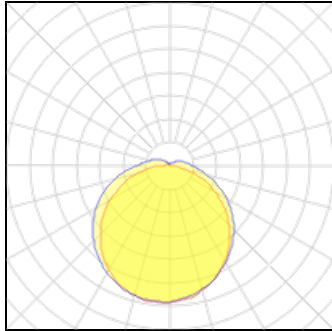

Product data sheet

PRO-AQUA II, 157CM HO
40281501
PROLUMIA

Light source: SMD 2835 LED Beam angle: 120° Color temperature: 4000K (Pure white) Operating temperature: standard -25°C - +50°C, emergency -10°C - +50°C, sensor -25°C - +40°C Rated life hours: > 50,000 LED driver (included): CE Input: 180-265V AC 50/60Hz, 180-230V DC Power factor: > 0.90

Light output 1

1 x LED

Nominal lamp power	57.5 W	LOR	100%
Lamp flux	350 lm	Total flux	350 lm
Luminous efficacy	6 lm/W	Total power	57.5 W
CCT	4500 K		
CRI	80		

1 x LED

Nominal lamp power	56 W	LOR	100%
Lamp flux	7417 lm	Total flux	7417 lm
Luminous efficacy	132 lm/W	Total power	56 W
CCT	4500 K		
CRI	80		

Mounting mode

Ceiling mounted, Wall mounted

Shape and measurements

Length: 90.63 in

Width: 2.48 in

Height: 2.64 in

Design

Color of housing: White